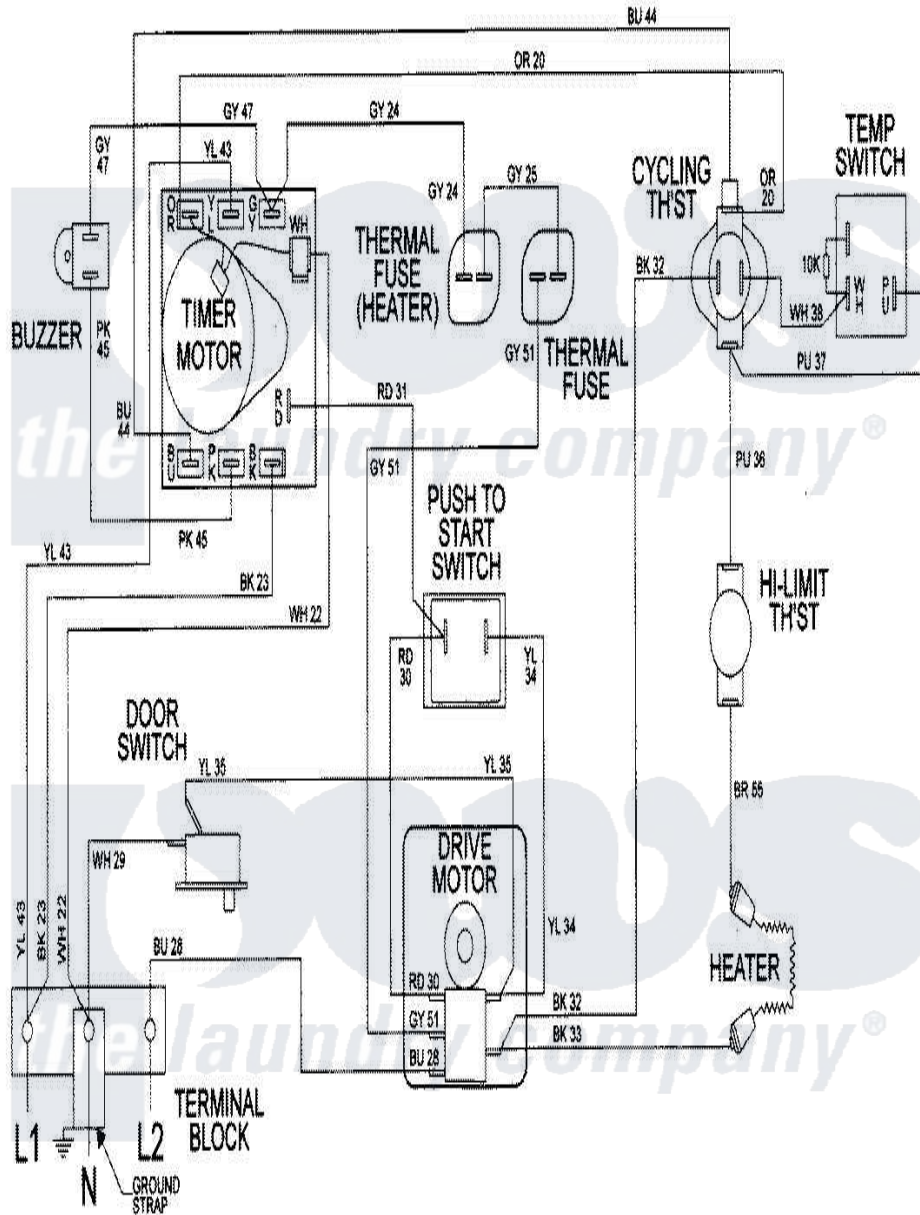

# Maytag LDE9306AEE 09 - WIRING INFORMATION

Maytag Residential Maytag LDE9306AEE Dryer Parts Parts Diagram 09 - WIRING INFORMATION  
 Click on the part number to view part

Item	Original Part Number	Replaced By	Status	Part Description
NI	15001953		Not Available	WIRING INFORMATION