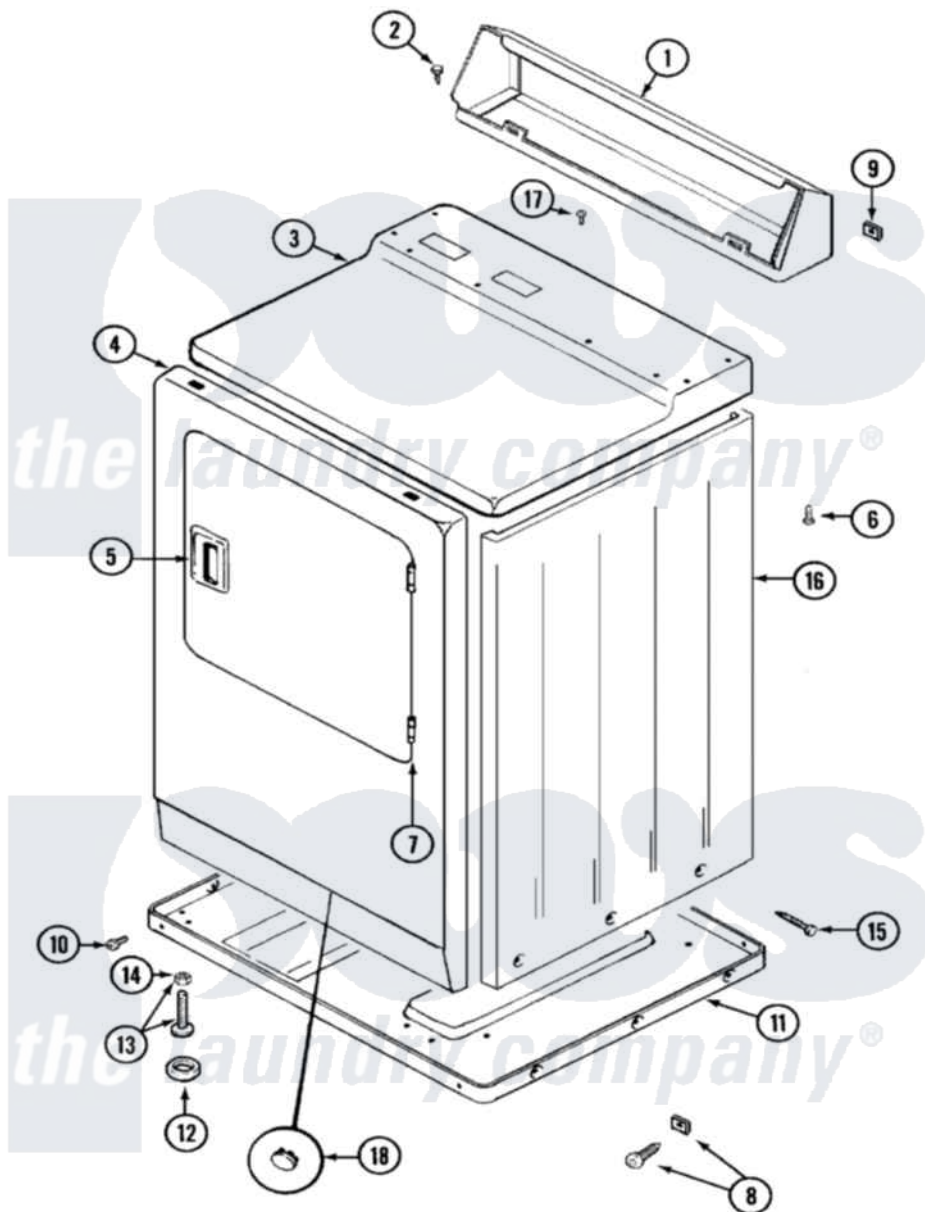

# Maytag LDE9314ACE 01 - CABINET-FRONT

Maytag Residential Maytag LDE9314ACE Dryer Parts Parts Diagram 01 - CABINET-FRONT  
 Click on the part number to view part

Item	Original Part Number	Replaced By	Status	Part Description
1	<a href="#">Y305193</a>			Console
2	216423	<a href="#">3370225</a>		Screw
3	<a href="#">33001165</a>			Top Cover Assembly
4	33001221	<a href="#">22001817</a>		Sheet, Sound Damper
"	<a href="#">33001242</a>			Panel, Front
5	<a href="#">33001241</a>			Handle, Door
6	<a href="#">214354</a>			Screw, Top Cover To Cabnt.
7	<a href="#">33001230</a>			Hinge, Door
8	<a href="#">204439</a>			Screw And Fstner Assembly
9	<a href="#">215075</a>			Fastener, Control Panel To Console
10	<a href="#">Y313561</a>			Screw----NA
"	Y310632	<a href="#">1163839</a>		Screw
11	Y303361		Not Available	BASE ASSY. (UPPER & LOWER)
12	<a href="#">Y314137</a>			Foot, Rubber
13	<a href="#">Y305086</a>			Adjustable Leg And Nut

14	Y052740	<a href="#">62739</a>	Nut, Lock
15	<a href="#">213007</a>		Xfor Cabinet See Cabinet, Back
16	33001159	<a href="#">33001327</a>	Cabinet
17	210186	<a href="#">3370225</a>	Screw
18	33001132	<a href="#">33002342</a>	Plug, Sifht Hole