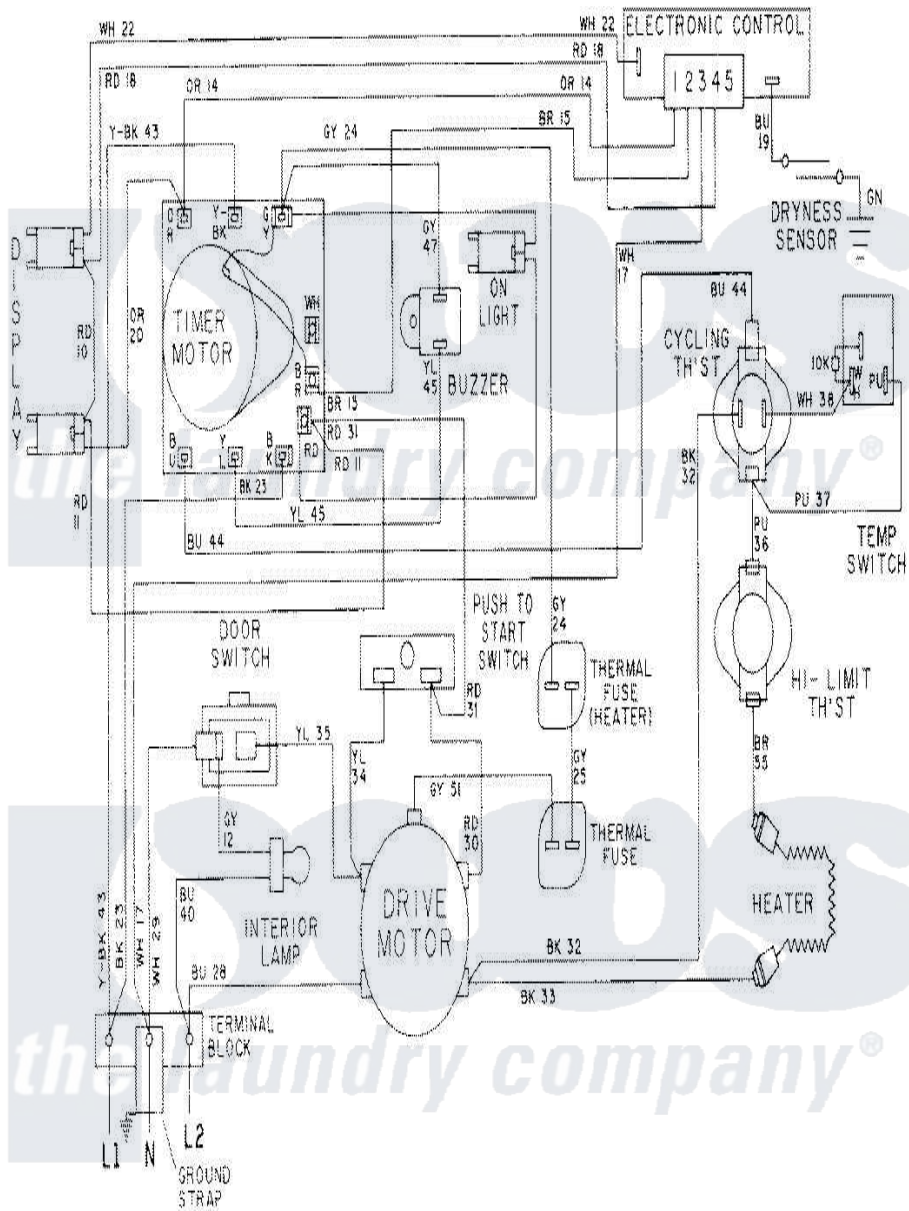

Maytag LDE9314ACE 09 - WIRING INFORMATION-LDE9314ACx

Maytag Residential Maytag LDE9314ACE Dryer Parts Parts Diagram 09 - WIRING INFORMATION-LDE9314ACx
 Click on the part number to view part

| Item | Original Part Number | Replaced By | Status | Part Description |
|------|----------------------|-------------|---------------|--------------------|
| NI | 15001591 | | Not Available | WIRING INFORMATION |
| " | 15001058 | | Not Available | WIRING INFORMATION |