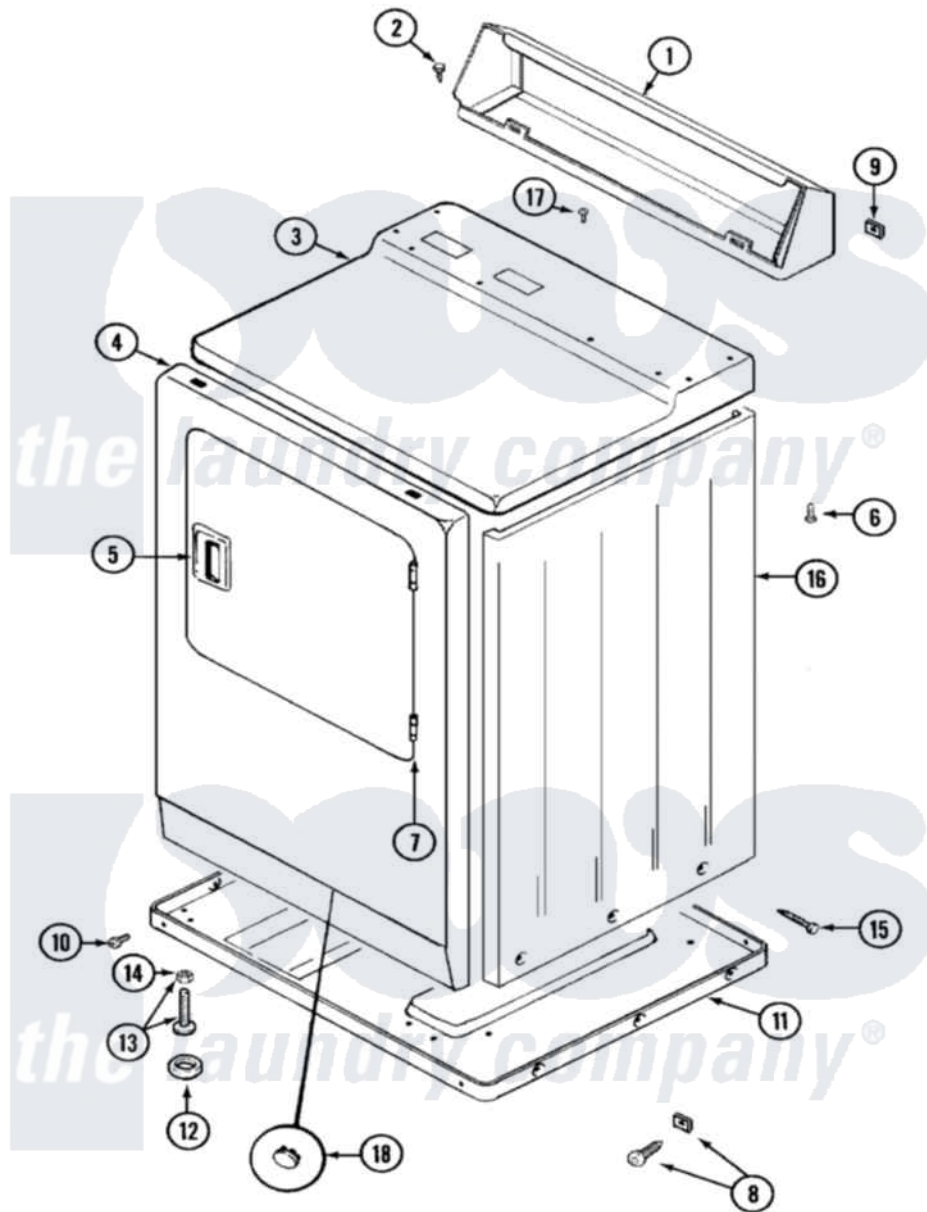

# Maytag LDE9314ACL 01 - CABINET-FRONT

Maytag [Residential Maytag LDE9314ACL Dryer Parts](#) Parts Diagram 01 - CABINET-FRONT  
 Click on the part number to view part

Item	Original Part Number	Replaced By	Status	Part Description
1	<a href="#">305193L</a>			Console
2	216423	<a href="#">3370225</a>		Screw
3	33001166		Not Available	COVER, TOP (ALM)---NA
4	33001221	<a href="#">22001817</a>		Sheet, Sound Damper
"	33001258	<a href="#">33001242</a>		Panel, Front
5	33001254	<a href="#">37001047</a>		Handle, Door
6	<a href="#">214354</a>			Screw, Top Cover To Cabnt.
7	<a href="#">33001230</a>			Hinge, Door
8	<a href="#">204439</a>			Screw And Fstner Assembly
9	<a href="#">215075</a>			Fastener, Control Panel To Console
10	<a href="#">Y313561</a>			Screw---NA
"	Y310632	<a href="#">1163839</a>		Screw
11	Y303361		Not Available	BASE ASSY. (UPPER & LOWER)
12	<a href="#">Y314137</a>			Foot, Rubber
13	<a href="#">Y305086</a>			Adjustable Leg And Nut

14	Y052740	<a href="#">62739</a>	Nut, Lock
15	<a href="#">213007</a>		Xfor Cabinet See Cabinet, Back
16	33001160	Not Available	CABINET (ALM)
17	210186	<a href="#">3370225</a>	Screw
18	33001168	Not Available	PLUG, SIGHT HOLE (ALM)