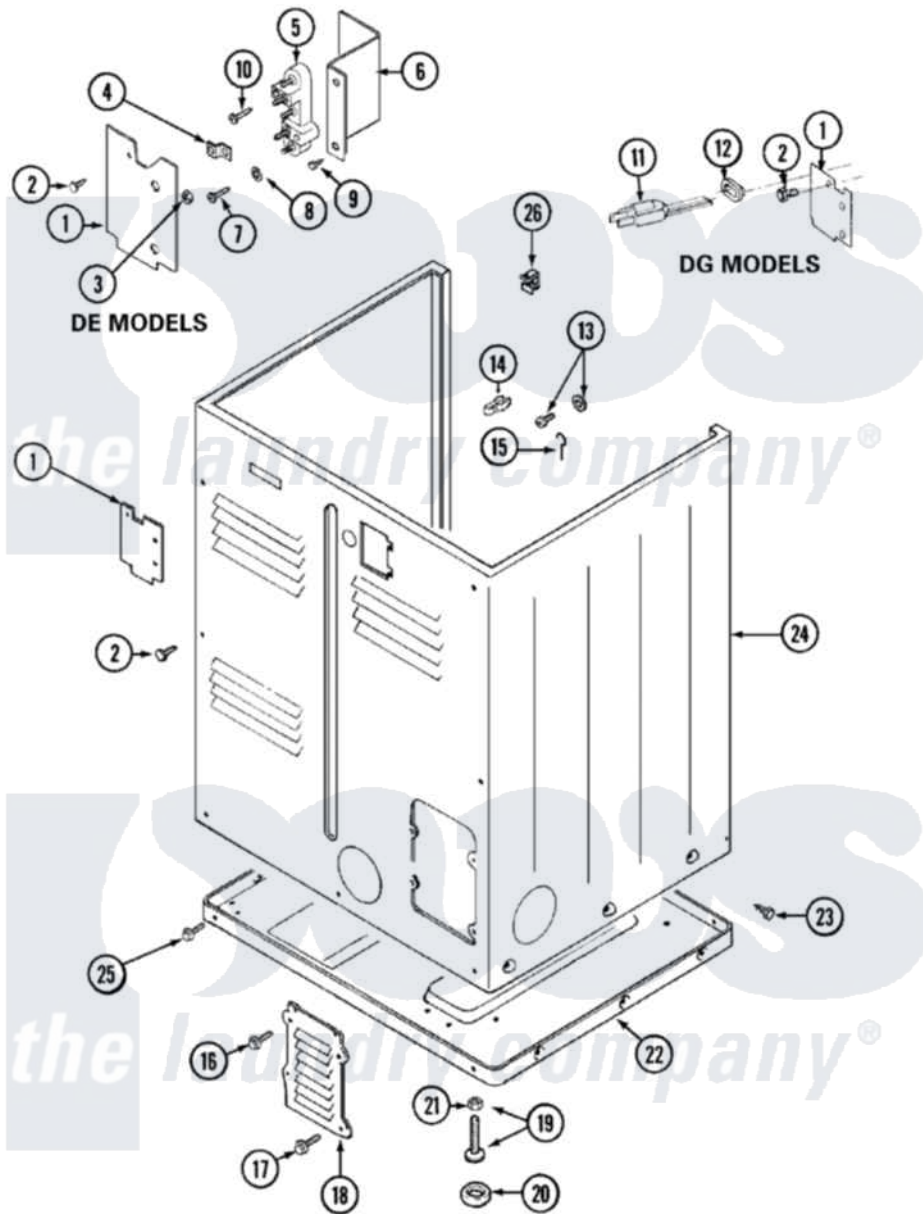

Maytag LDE9314ACL 02 - CABINET-REAR

Maytag [Residential Maytag LDE9314ACL Dryer Parts](#) Parts Diagram 02 - CABINET-REAR
 Click on the part number to view part

Item	Original Part Number	Replaced By	Status	Part Description
1	Y312905		Not Available	COVER, TERMINAL
2	Y313561			Screw----NA
3	311484	112432		Nut
4	Y312184			Strap, Grounding
5	400008			Block, Terminal
6	Y312904			Bracket, Terminal Block
7	Y312209	W10001200		Screw
8	Y311270			Washer, Terminal Block
9	Y310632	1163839		Screw
10	33001245			Screw----NA
13	303846	22003781		Screw, Ground Strap
14	301548			Clamp, Ground Wire
15	204807			Ground Wire, Supp. Plte To Top Cover
16	Y313559			Screw
17	211294	90767		Screw, 8A X 3/8 HeX Washer Head Tapping

18	Y312951	Not Available	ACCESS COVER, BACK
19	Y305086		Adjustable Leg And Nut
20	Y314137		Foot, Rubber
21	Y052740	62739	Nut, Lock
22	Y303361	Not Available	BASE ASSY. (UPPER & LOWER)
23	213007		Xfor Cabinet See Cabinet, Back
24	33001160	Not Available	CABINET (ALM)
25	Y310632	1163839	Screw
"	Y313561		Screw----NA