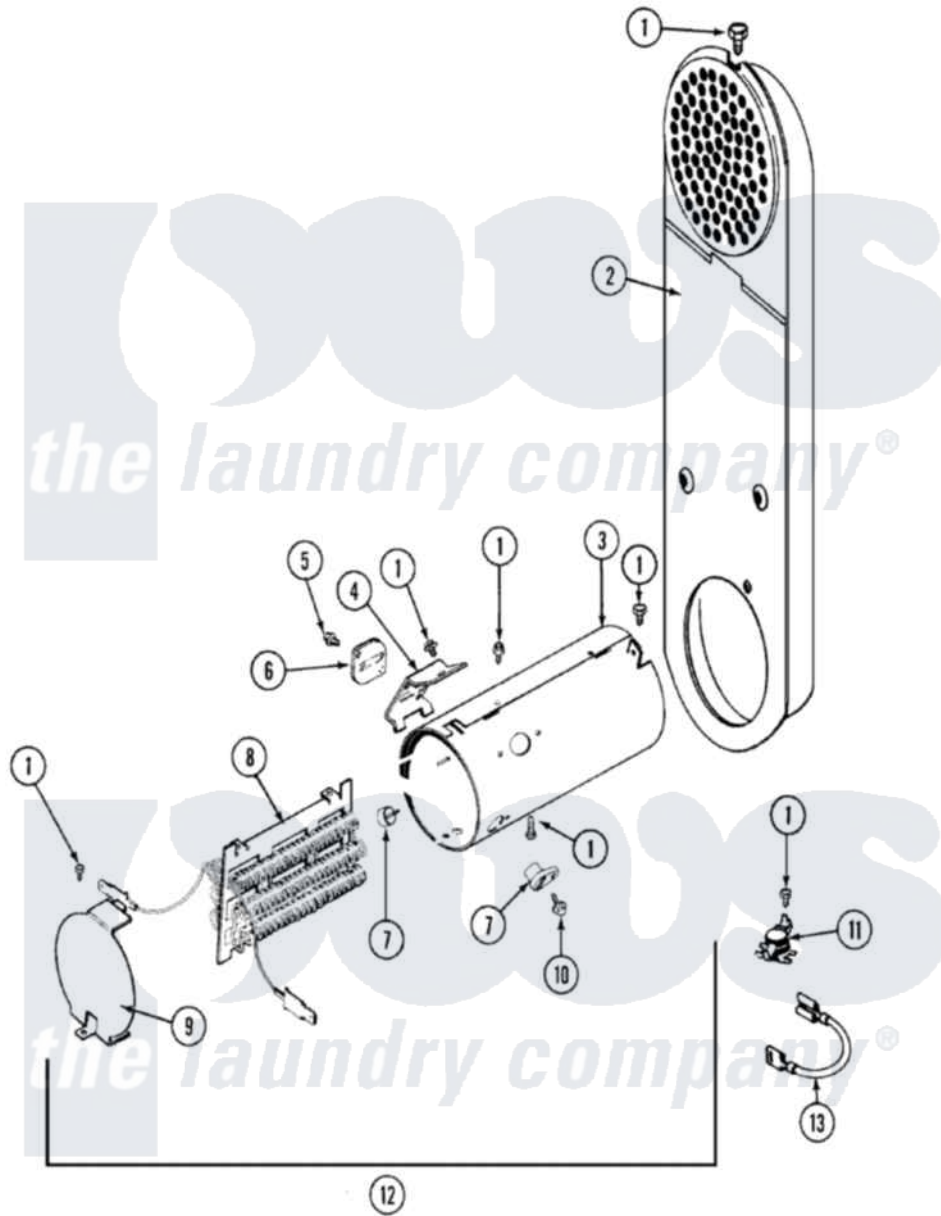

# Maytag LDE9314ACL 06 - HEATER

Maytag [Residential Maytag LDE9314ACL Dryer Parts](#) Parts Diagram 06 - HEATER  
 Click on the part number to view part

Item	Original Part Number	Replaced By	Status	Part Description
1	211294	<a href="#">90767</a>		Screw, 8A X 3/8 HeX Washer Head Tapping
2	308503		Not Available	INLET DUCT ASSEMBLY
3	<a href="#">314995</a>			Enclosure, Heater
4	<a href="#">315346</a>			Bracket, Thermal Fuse
5	314848	<a href="#">W10116760</a>		Screw
6	<a href="#">307473</a>			Fuse, Thermal
7	<a href="#">314998</a>			Insulator, Terminal
8	<a href="#">Y308612</a>			Heater Sub-Assembly
9	<a href="#">314999</a>			Shield, Radiant
10	314554		Not Available	SCREW
11	<a href="#">303396</a>			Thermostat, Hi-Limit
12	<a href="#">307178</a>			Heater Assembly
13	Y308613	<a href="#">W10116747</a>		Heater
"	Y308590	<a href="#">W10116795</a>		Heater