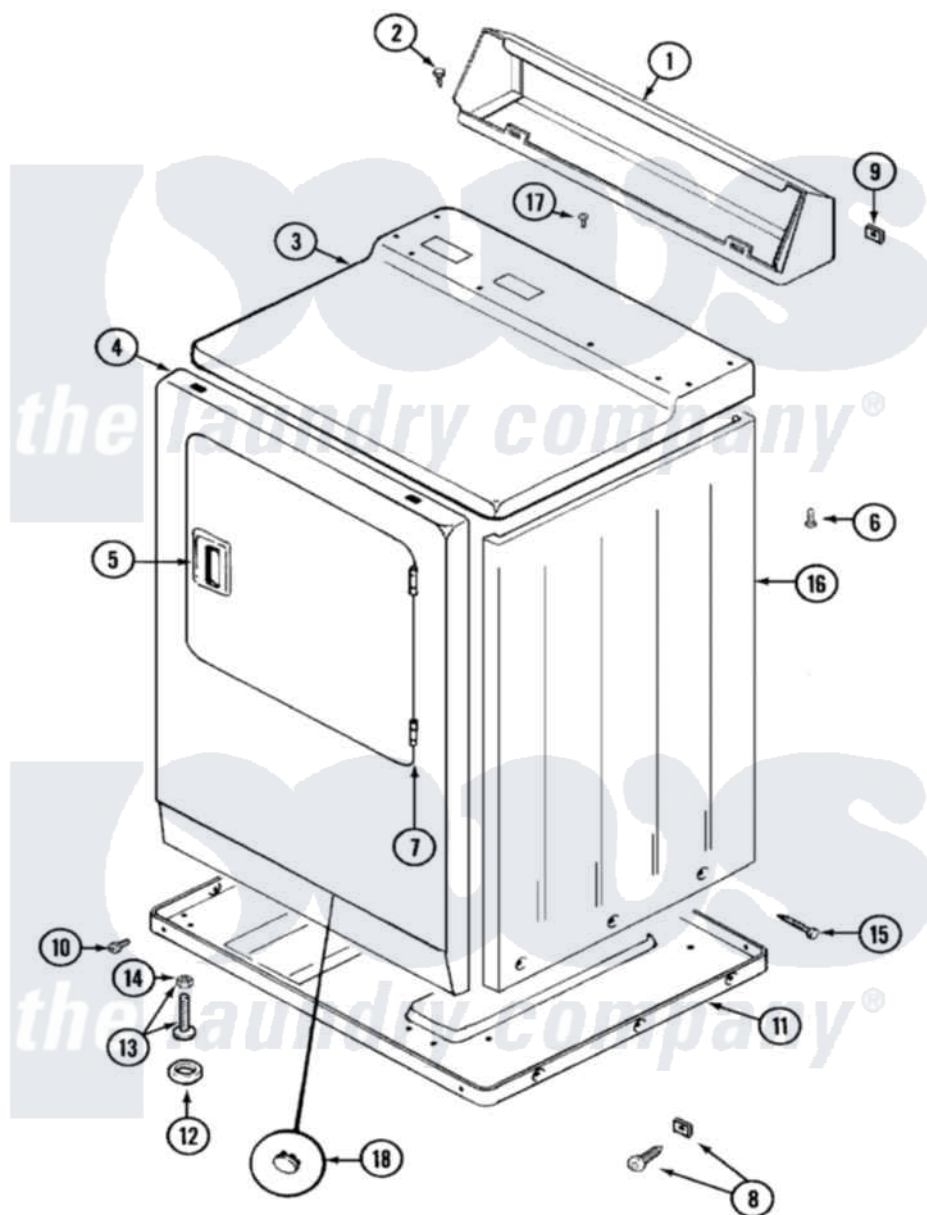

Maytag LDE9314ACM 01 - CABINET-FRONT (LDE9314ACM & LDG9314AAM)

Maytag Residential Maytag LDE9314ACM Dryer Parts Parts Diagram 01 - CABINET-FRONT (LDE9314ACM & LDG9314AAM)

Click on the part number to view part

Item	Original Part Number	Replaced By	Status	Part Description
1	<a href="#">305193L</a>			Console
2	216423	<a href="#">3370225</a>		Screw
3	33001166		Not Available	COVER, TOP (ALM)---NA
4	33001221	<a href="#">22001817</a>		Sheet, Sound Damper
"	33001258	<a href="#">33001242</a>		Panel, Front
5	33001254	<a href="#">37001047</a>		Handle, Door
6	<a href="#">214354</a>			Screw, Top Cover To Cabnt.
7	<a href="#">33001230</a>			Hinge, Door
8	<a href="#">204439</a>			Screw And Fstner Assembly
9	<a href="#">215075</a>			Fastener, Control Panel To Console
10	<a href="#">Y313561</a>			Screw---NA
"	Y310632	<a href="#">1163839</a>		Screw
11	Y303361		Not Available	BASE ASSY. (UPPER & LOWER)

12	<a href="#">Y314137</a>		Foot, Rubber
13	<a href="#">Y305086</a>		Adjustable Leg And Nut
14	Y052740	<a href="#">62739</a>	Nut, Lock
15	<a href="#">213007</a>		Xfor Cabinet See Cabinet, Back
16	33001160	Not Available	CABINET (ALM)
17	210186	<a href="#">3370225</a>	Screw
18	33001168	Not Available	PLUG, SIGHT HOLE (ALM)