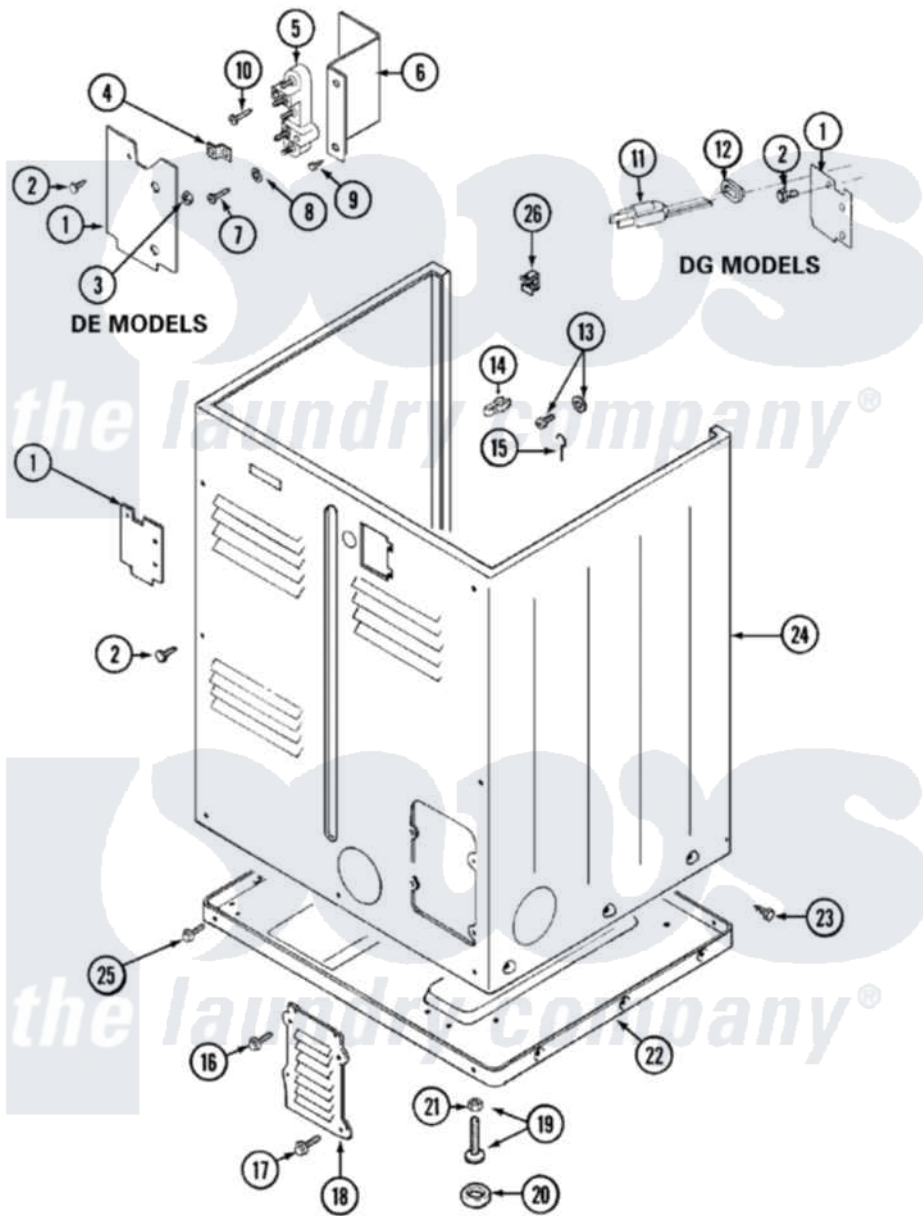

Maytag LDE9314ACM 02 - CABINET-REAR (LDE9314ACM & LDG9314AAM)

Maytag Residential Maytag LDE9314ACM Dryer Parts Parts Diagram 02 - CABINET-REAR (LDE9314ACM & LDG9314AAM)

Click on the part number to view part

Item	Original Part Number	Replaced By	Status	Part Description
1	Y312905		Not Available	COVER, TERMINAL
2	Y313561			Screw---NA
3	311484	112432		Nut
4	Y312184			Strap, Grounding
5	400008			Block, Terminal
6	Y312904			Bracket, Terminal Block
7	Y312209	W10001200		Screw
8	Y311270			Washer, Terminal Block
9	Y310632	1163839		Screw
10	33001245			Screw---NA
13	303846	22003781		Screw, Ground Strap
14	301548			Clamp, Ground Wire
15	204807			Ground Wire, Supp. Plte To Top Cover
16	Y313559			Screw

17	211294	90767	Screw, 8A X 3/8 HeX Washer Head Tapping
18	Y312951	Not Available	ACCESS COVER, BACK
19	Y305086		Adjustable Leg And Nut
20	Y314137		Foot, Rubber
21	Y052740	62739	Nut, Lock
22	Y303361	Not Available	BASE ASSY. (UPPER & LOWER)
23	213007		Xfor Cabinet See Cabinet, Back
24	33001160	Not Available	CABINET (ALM)
25	Y310632	1163839	Screw
"	Y313561		Screw----NA