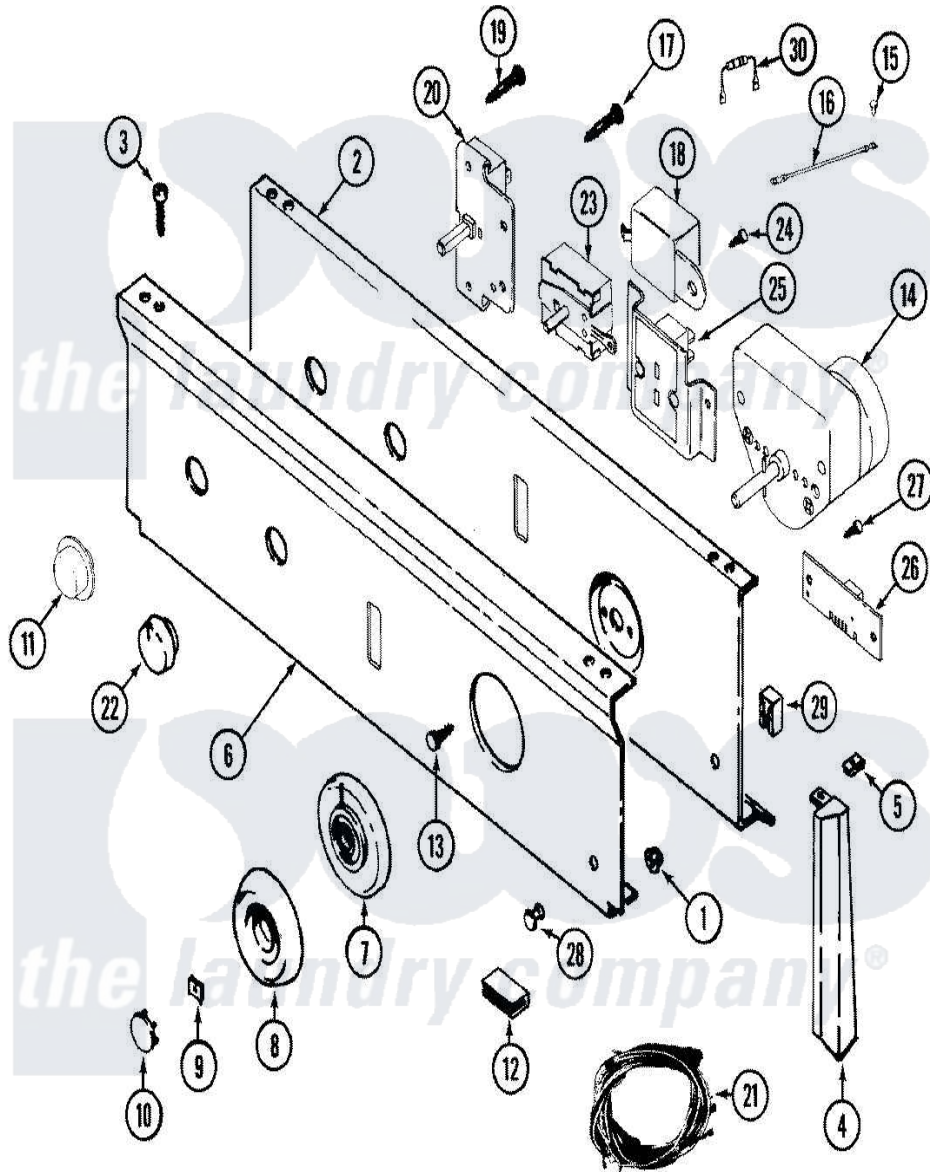

**Maytag LDE9314ACM 03 - CONTROL PANEL (LDE9314ACM & LDG9314AAM)**

Maytag Residential Maytag LDE9314ACM Dryer Parts Parts Diagram 03 - CONTROL PANEL (LDE9314ACM & LDG9314AAM)

[Click on the part number to view part](#)

Item	Original Part Number	Replaced By	Status	Part Description
1	<a href="#">214872</a>			Palnut, End Cap Note: Nut, Lamp Holder
2	33001237		Not Available	PLATE, SUPPORT
3	<a href="#">210932</a>			Screw, No.8 X 9/16 Ctsk Note: Screw, Inlet Duct
4	<a href="#">22001567</a>			Cap, End
"	22001566	<a href="#">22001293</a>		End Cap, Control Panel
"	<a href="#">22001293</a>			End Cap, Control Panel
"	22001292	<a href="#">22001567</a>		Cap, End
5	<a href="#">214894</a>			Fastener, End Cap
6	33001459		Not Available	PANEL, CONTROL (ALM)
7	33001372		Not Available	SKIRT, TIMER DIAL (ALM)
8	33001282	<a href="#">33002325</a>		Knob Assembly
9	<a href="#">312273</a>			Nut, Control Knob
10	216424		Not Available	CAP, KNOB (ALM)