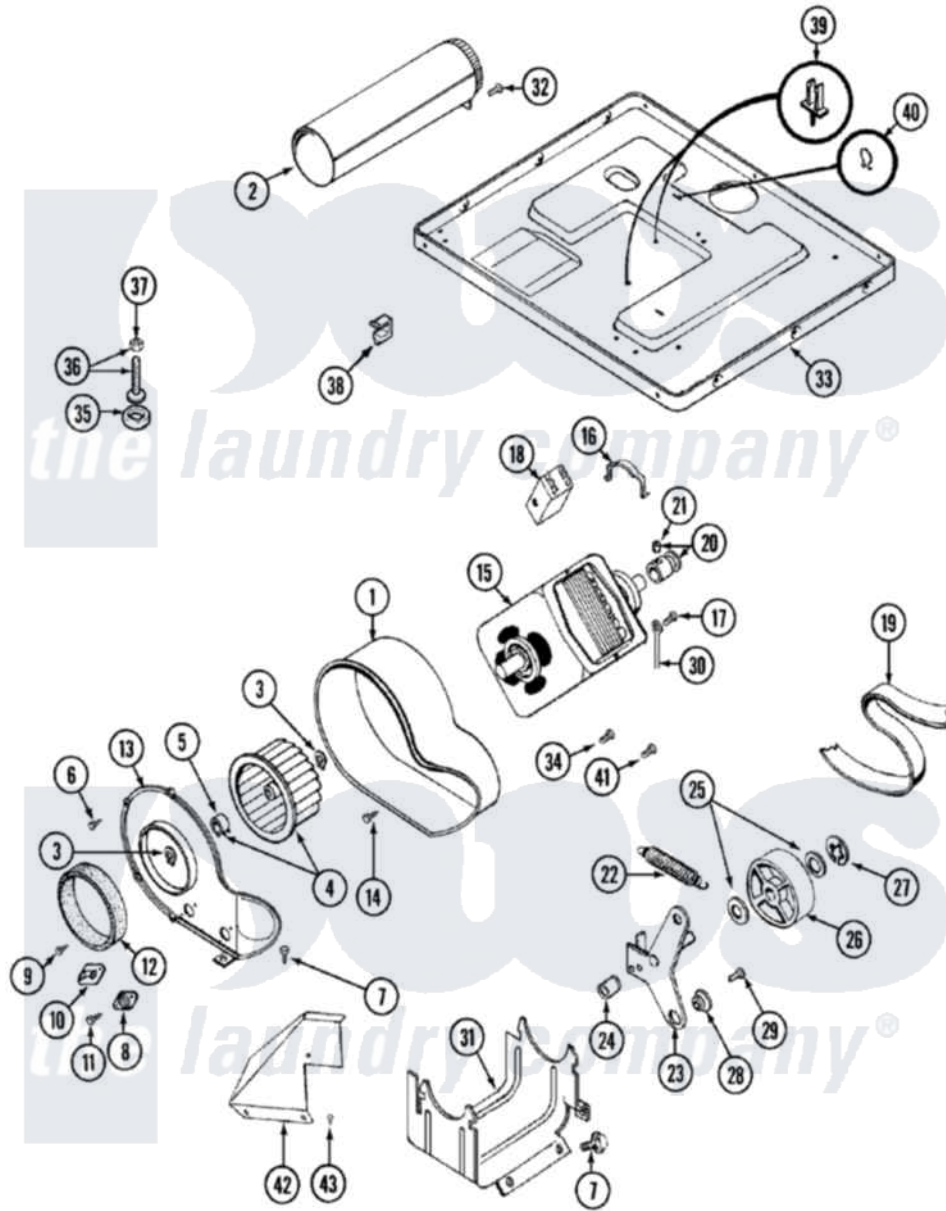

Maytag LDE9314ACM 06 - MOTOR DRIVE (LDE9314ACM & LDG9314AAM)

Maytag [Residential Maytag LDE9314ACM Dryer Parts](#) Parts Diagram 06 - MOTOR DRIVE (LDE9314ACM & LDG9314AAM)

[Click on the part number to view part](#)

| Item | Original Part Number | Replaced By | Status | Part Description |
|------|-------------------------|---------------------------|--------|---|
| 1 | Y312893 | | | Housing, Blower |
| 2 | Y303442 | | | EXHAUST DUCT ASSEMBLY |
| 3 | 410233 | 9703438 | | Ring-Retrn |
| 4 | Y303836 | | | Blower Wheel Assembly And Clamp |
| 5 | 312967 | | | Clamp, Blower Housing |
| 6 | Y312961 | W10116751 | | Screw |
| 7 | Y313561 | | | Screw---NA |
| 8 | 306911 | | | Thermostat, Multi-Temp |
| 9 | 211294 | 90767 | | Screw, 8A X 3/8 HeX Washer Head Tapping |
| 10 | 306604 | | | Cut-Off, Thermal Part Not Used |
| 11 | 314848 | W10116760 | | Screw |
| 12 | Y312901 | | | Seal, Housing Cover |
| 13 | 314846 | | | Cover, Blower Housing |
| 14 | Y310632 | 1163839 | | Screw |