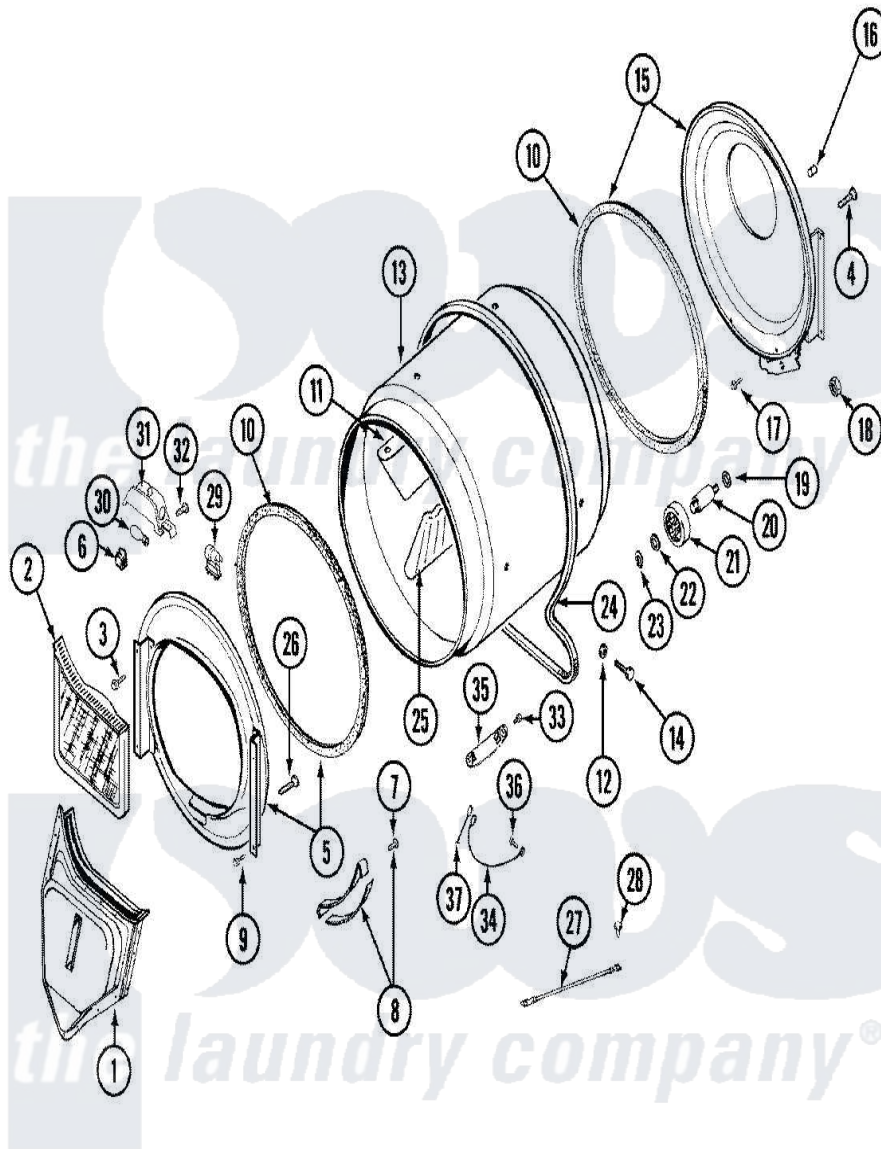

Maytag LDE9314ACM 07 - TUMBLER (LDE9314ACM & LDG9314AAM)

Maytag [Residential Maytag LDE9314ACM Dryer Parts](#) Parts Diagram 07 - TUMBLER (LDE9314ACM & LDG9314AAM)
 Click on the part number to view part

Item	Original Part Number	Replaced By	Status	Part Description
1	33001016			Outlet Duct Assembly
2	33001171	33002970		Lint Filte
3	313764		Not Available	SCREW
4	Y313561			Screw----NA
5	33001423			Front Assembly, Tumbler
6	Y310376			Clip, Door Switch Harness
7	210720			Rivet, Bearing To Tumbler Frmt
8	306508			Tumbler Bearing Kit ----W
9	Y310632	1163839		Screw
10	314820			Seal, Tumbler
11	33001012			Baffle
12	314158			Washer, Baffle To Tumbler
13	33001108		Not Available	DRYER TUMBLER, W/O BAFLES
14	Y310759			Screw, Tumbler Baffles
15	33001178			Back, Tumbler
16	313915	31-3915		Tech Sheet

17	Y310632	1163839	Screw
18	312538	33001443	Nut, Hex
19	Y313347	312535	Washer, Vault Mounting Brk.
20	Y312948	6-3129480	Shaft- Tumbler
21	Y303373	12001541	Drum Roller/Washer Assembly--W
22	312535		Washer, Vault Mounting Brk.
23	410233	9703438	Ring-Retrn
24	Y312959		Poly "V" Belt For Tumbler
25	33001004		Baffle, Tall
26	Y314110	33002917	Screw, No.10-16
27	901220		Ground Wire
28	910343	488234	Screw 8-32 X 1/4
29	307097	33001496	Lamp- Hold
30	Y307100	67001316	Bulb, Light
31	314955	33001496	Lamp- Hold
32	214872		Palnut, End Cap Note: Nut, Lamp Holder
33	Y251119	3177991	Screw
34	Y303711		Sensor Ground Wire
35	Y303389	304997	Sensor Assembly With Screws
36	211294	90767	Screw, 8A X 3/8 HeX Washer Head Tapping
37	Y312658		Receptacle, Sensor Ground Wire