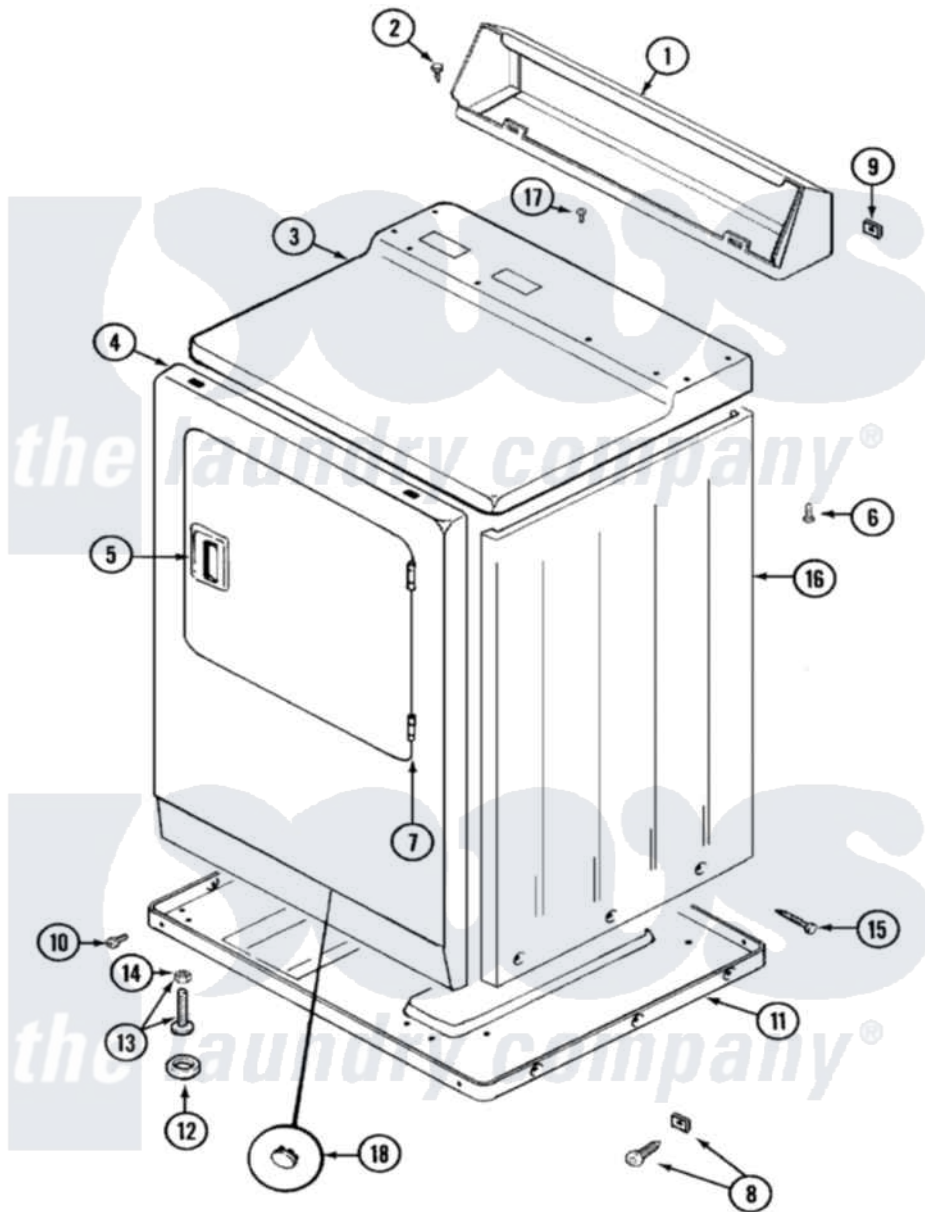

Maytag LDE9314ADE 01 - CABINET-FRONT

Maytag Residential Maytag LDE9314ADE Dryer Parts Parts Diagram 01 - CABINET-FRONT
 Click on the part number to view part

Item	Original Part Number	Replaced By	Status	Part Description
1	Y305193			Console
2	216423	3370225		Screw
3	33001165			Top Cover Assembly
4	33001221	22001817		Sheet, Sound Damper
"	33001242			Panel, Front
5	33001241			Handle, Door
6	214354			Screw, Top Cover To Cabnt.
7	33001230			Hinge, Door
8	204439			Screw And Fstner Assembly
9	215075			Fastener, Control Panel To Console
10	Y313561			Screw----NA
"	Y310632	1163839		Screw
11	Y303361		Not Available	BASE ASSY. (UPPER & LOWER)
12	Y314137			Foot, Rubber
13	Y305086			Adjustable Leg And Nut

14	Y052740	62739	Nut, Lock
15	213007		Xfor Cabinet See Cabinet, Back
16	33001159	33001327	Cabinet
17	210186	3370225	Screw
18	33001132	33002342	Plug, Sifht Hole