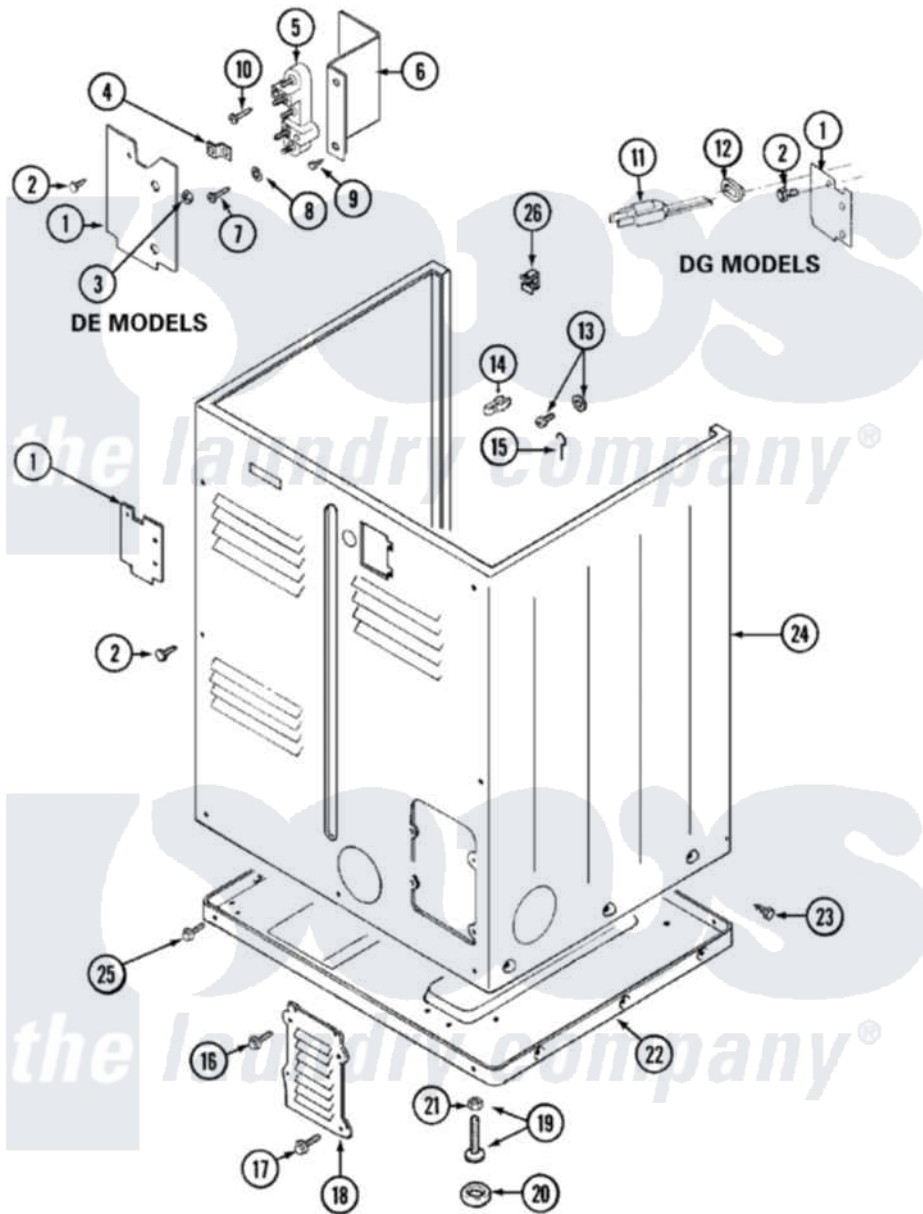

Maytag LDE9314ADE 02 - CABINET-REAR

Maytag [Residential Maytag LDE9314ADE Dryer Parts](#) Parts Diagram 02 - CABINET-REAR
 Click on the part number to view part

Item	Original Part Number	Replaced By	Status	Part Description
1	Y312905		Not Available	COVER, TERMINAL
2	Y313561			Screw----NA
3	311484	112432		Nut
5	400008			Block, Terminal
6	Y312904			Bracket, Terminal Block
7	Y312209	W10001200		Screw
11	305168	33002916		Power Cord, Canadian 240V
"	33001425			Locknut, Eared For Canadian
14	301548			Clamp, Ground Wire
15	204807			Ground Wire, Supp. Plite To Top Cover
16	Y313559			Screw
17	211294	90767		Screw, 8A X 3/8 HeX Washer Head Tapping
18	Y312951		Not Available	ACCESS COVER, BACK
19	Y305086			Adjustable Leg And Nut
20	Y314137			Foot, Rubber

21	Y052740	62739	Nut, Lock
22	Y303361		Not Available
23	213007		BASE ASSY. (UPPER & LOWER)
24	33001159	33001327	Xfor Cabinet See Cabinet, Back
25	Y313561		Cabinet
"	Y310632	1163839	Screw----NA
"			Screw