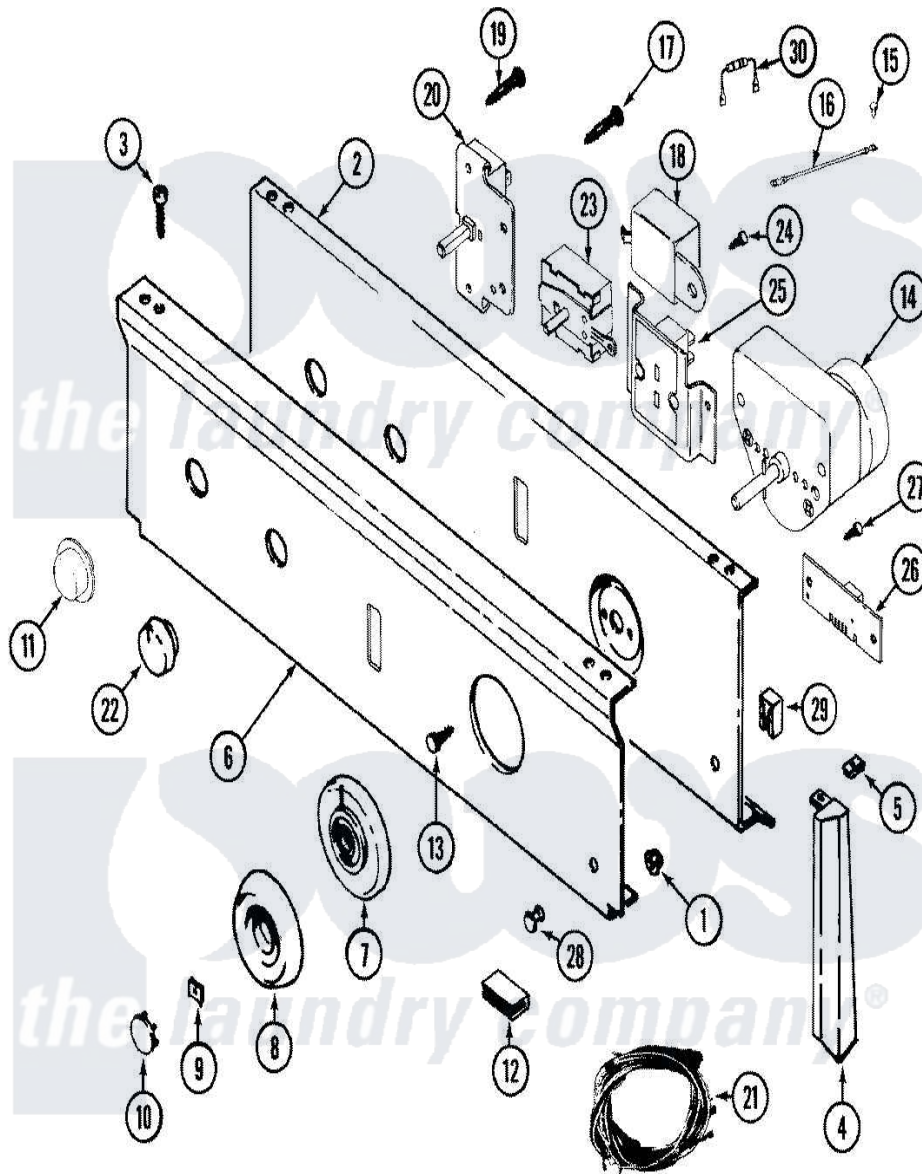

Maytag LDE9314ADE 03 - CONTROL PANEL

Maytag Residential Maytag LDE9314ADE Dryer Parts Parts Diagram 03 - CONTROL PANEL
 Click on the part number to view part

Item	Original Part Number	Replaced By	Status	Part Description
1	214872			Palnut, End Cap Note: Nut, Lamp Holder
2	33001237		Not Available	PLATE, SUPPORT
3	210932			Screw, No.8 X 9/16 Ctsk Note: Screw, Inlet Duct
4	22001289		Not Available	END CAP, CTRL. PNL. (LT-WHT)
"	22001565		Not Available	CAP, END (LT-WHT)
"	22001564			Cap, End
"	22001291			End Cap, Control Panel
5	214894			Fastener, End Cap
6	33001074		Not Available	PANEL, CONTROL (WHT)
7	33001183			Skirt, Timer Dial
8	33001255			Knob, Timer
9	312273			Nut, Control Knob
10	216250	22001446		Cap, Knob
11	33001185	33001187		Button

12	214897		Pad, Control Panel
13	315317	488234	Screw 8-32 X 1/4
14	33001036		Timer
15	210186	3370225	Screw
16	204807		Ground Wire, Supp. Plte To Top Cover
17	315317	488234	Screw 8-32 X 1/4
18	Y308205	33001623	Buzzer, Non-Adjustable
19	315317	488234	Screw 8-32 X 1/4
20	33001232	Not Available	SWITCH, PUSH TO START
21	33001365	Not Available	WIRE HARNESS, MAIN (CANADA)
"	33001153		Wire Harness, Main
"	33001345	Not Available	WIRE HARNESS, MAIN
22	22001268	Not Available	KNOB ASSY. (WHT)
23	33001229	Not Available	SWITCH, ROTARY (3 POSITION)
24	315317	488234	Screw 8-32 X 1/4
25	33001047		Display, Dryness Assembly
26	33001212		Board, Control-Moisture Sensor
27	315317	488234	Screw 8-32 X 1/4
28	22001215	7730P011-60	Lens, Indicator Light
29	33001224		Light, Indicator
30	33001102		Resistor
31	33001270	Not Available	MANUAL, USE & CARE (FRENCH)