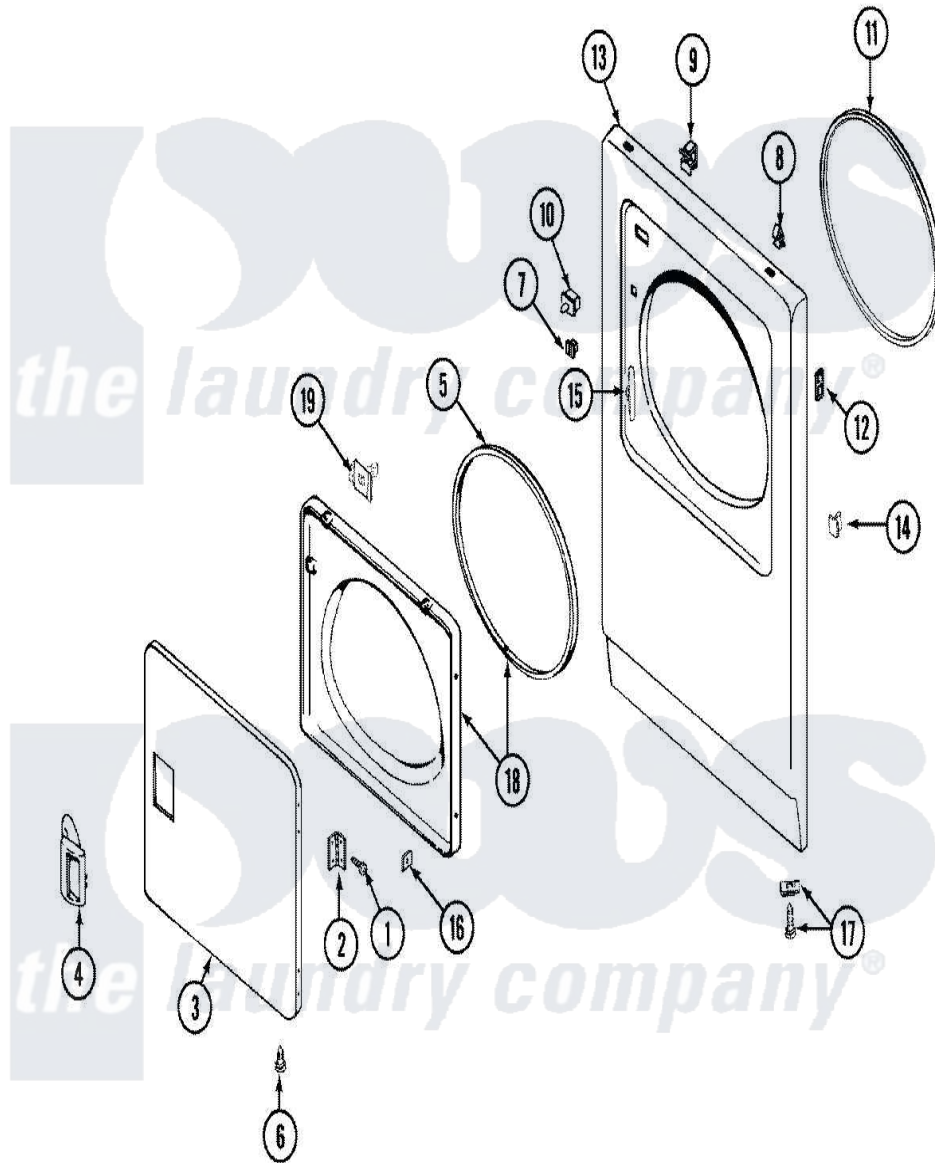

# Maytag LDE9314ADE 04 - DOOR

Maytag [Residential Maytag LDE9314ADE Dryer Parts](#) Parts Diagram 04 - DOOR  
 Click on the part number to view part

Item	Original Part Number	Replaced By	Status	Part Description
1	<a href="#">Y314062</a>			Screw, Door Hinge And Panel
2	<a href="#">33001230</a>			Hinge, Door
3	<a href="#">33001240</a>			Door
"	33001221	<a href="#">22001817</a>		Sheet, Sound Damper
4	<a href="#">33001241</a>			Handle, Door
5	<a href="#">33001131</a>			Seal, Door
6	33001132	<a href="#">33002342</a>		Plug, Sifht Hole
7	Y304578	<a href="#">LA-1003</a>		Door Catch Kit
8	212982	<a href="#">22001650</a>		Fastener, Spring
9	<a href="#">Y310376</a>			Clip, Door Switch Harness
10	Y305754	<a href="#">W10169313</a>		Switch-Dor
11	<a href="#">314937</a>			Seal, Front Panel
12	33001173		Not Available	NUT, SPEED
"	33001172		Not Available	SCREW, PLASTIC
13	33001221	<a href="#">22001817</a>		Sheet, Sound Damper
"	<a href="#">33001242</a>			Panel, Front

14	33001174	<a href="#">LA-1003</a>	Door Catch Kit
15	<a href="#">33001175</a>		Cover, Hinge Hole
16	<a href="#">Y313910</a>		Clip, Door Liner To Outer Panel
17	<a href="#">204439</a>		Screw And Fstner Assembly
18	33001243	Not Available	PANEL, INNER DOOR (W/SEAL)
19	<a href="#">33001305</a>		Strike, Door