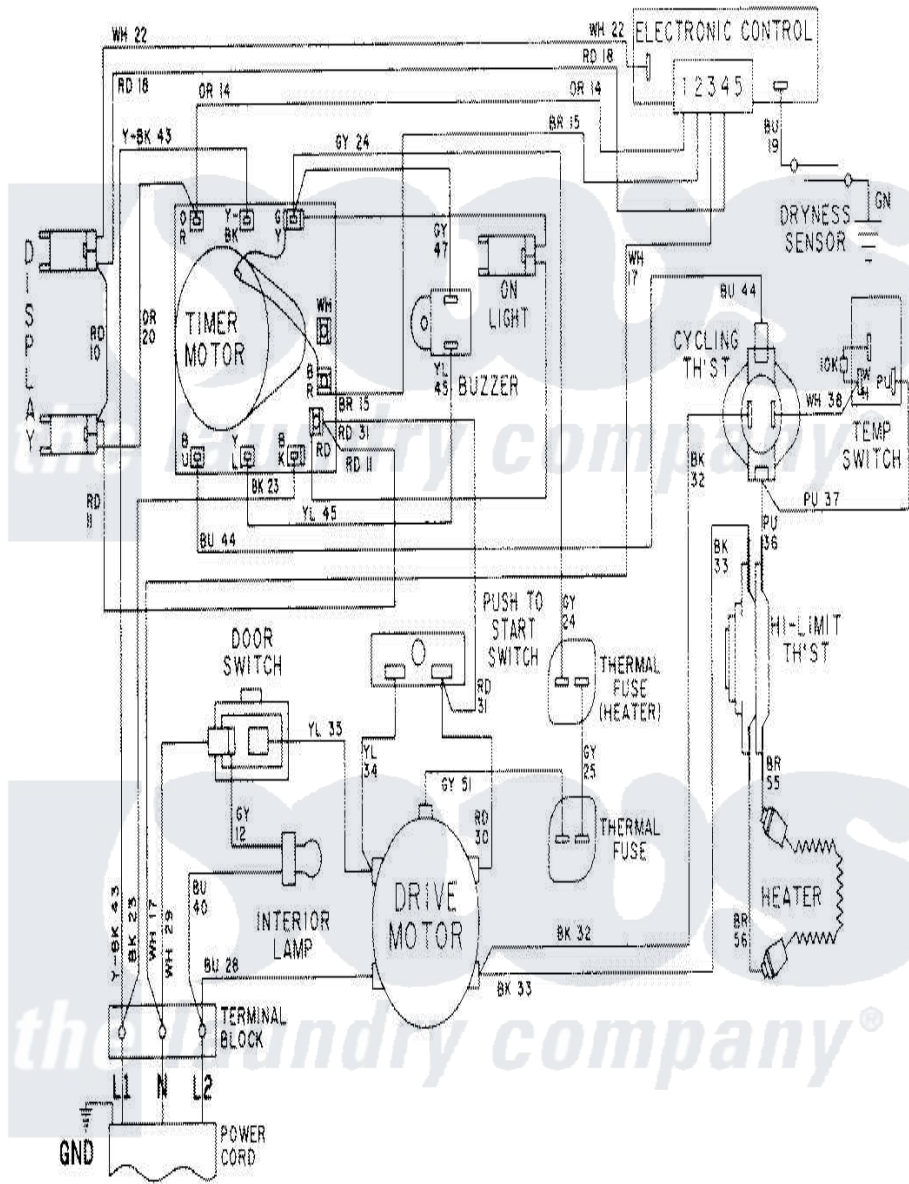

Maytag LDE9314ADE 09 - WIRING INFORMATION-LDE9314ADE

Maytag Residential Maytag LDE9314ADE Dryer Parts Parts Diagram 09 - WIRING INFORMATION-LDE9314ADE
 Click on the part number to view part

Item	Original Part Number	Replaced By	Status	Part Description
NI	15001626		Not Available	WIRING INFORMATION
"	15001612		Not Available	WIRING INFORMATION
"	15001057		Not Available	WIRING INFORMATION