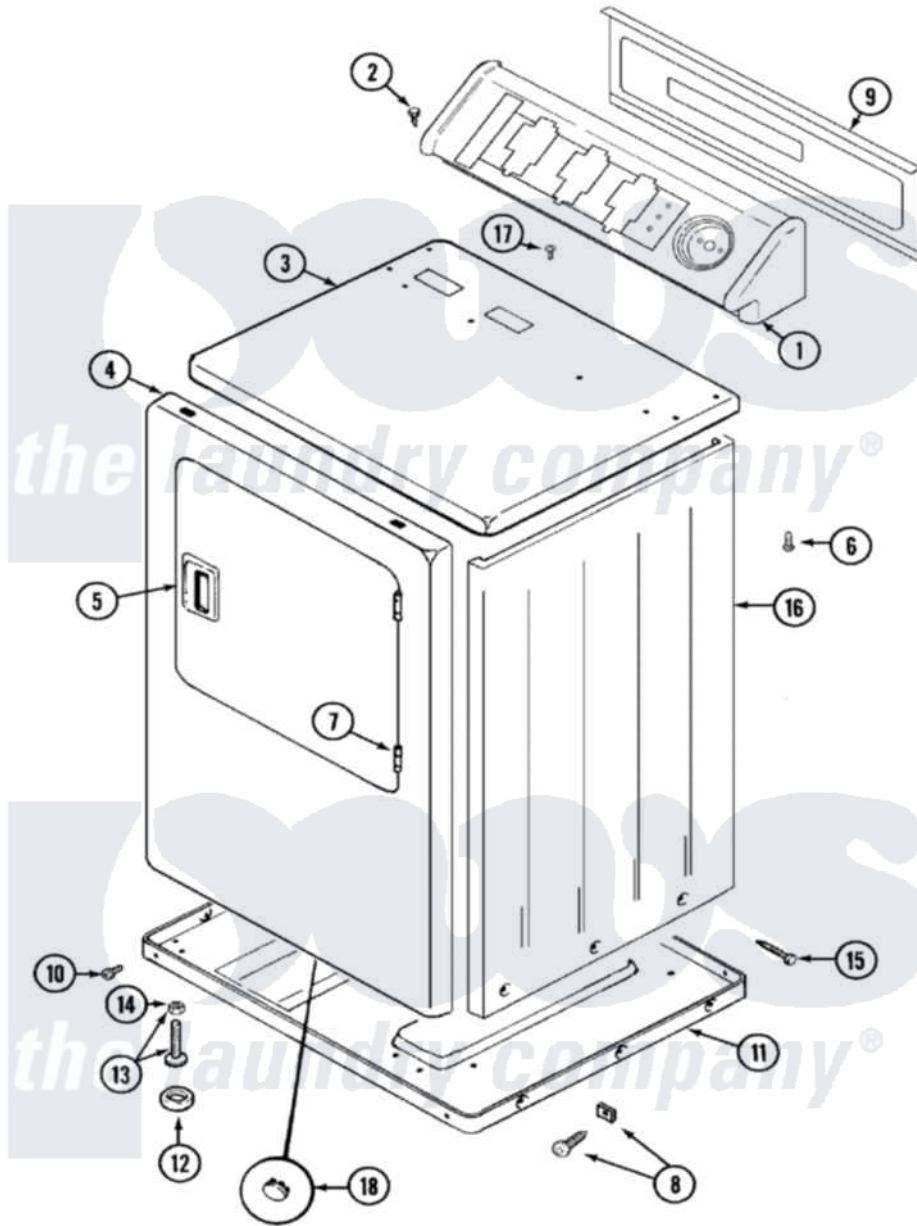

Maytag LDE9316ACM 01 - CABINET-FRONT

Maytag Residential Maytag LDE9316ACM Dryer Parts Parts Diagram 01 - CABINET-FRONT
 Click on the part number to view part

Item	Original Part Number	Replaced By	Status	Part Description
1	33001613			Console
2	216423	3370225		Screw
3	33001609			Cover, Top ----NA
4	33001611			Panel, Front ----NA
"	33001486	98008544		Screw
5	33001254	37001047		Handle, Door
6	214354			Screw, Top Cover To Cabnt.
7	33001230			Hinge, Door
8	12001340	204439		Screw And Fstner Assembly
9	33001625		Not Available	PANEL, BACK----NA
10	Y313561			Screw----NA
"	Y310632	1163839		Screw
11	Y303361		Not Available	BASE ASSY. (UPPER & LOWER)
12	Y314137			Foot, Rubber
13	Y305086			Adjustable Leg And Nut
14	Y052740	62739		Nut, Lock

15	213007		Xfor Cabinet See Cabinet, Back
16	33001160	Not Available	CABINET (ALM)
17	210186	3370225	Screw
18	33001615	Not Available	PLUG, FRONT PANEL (ALM)