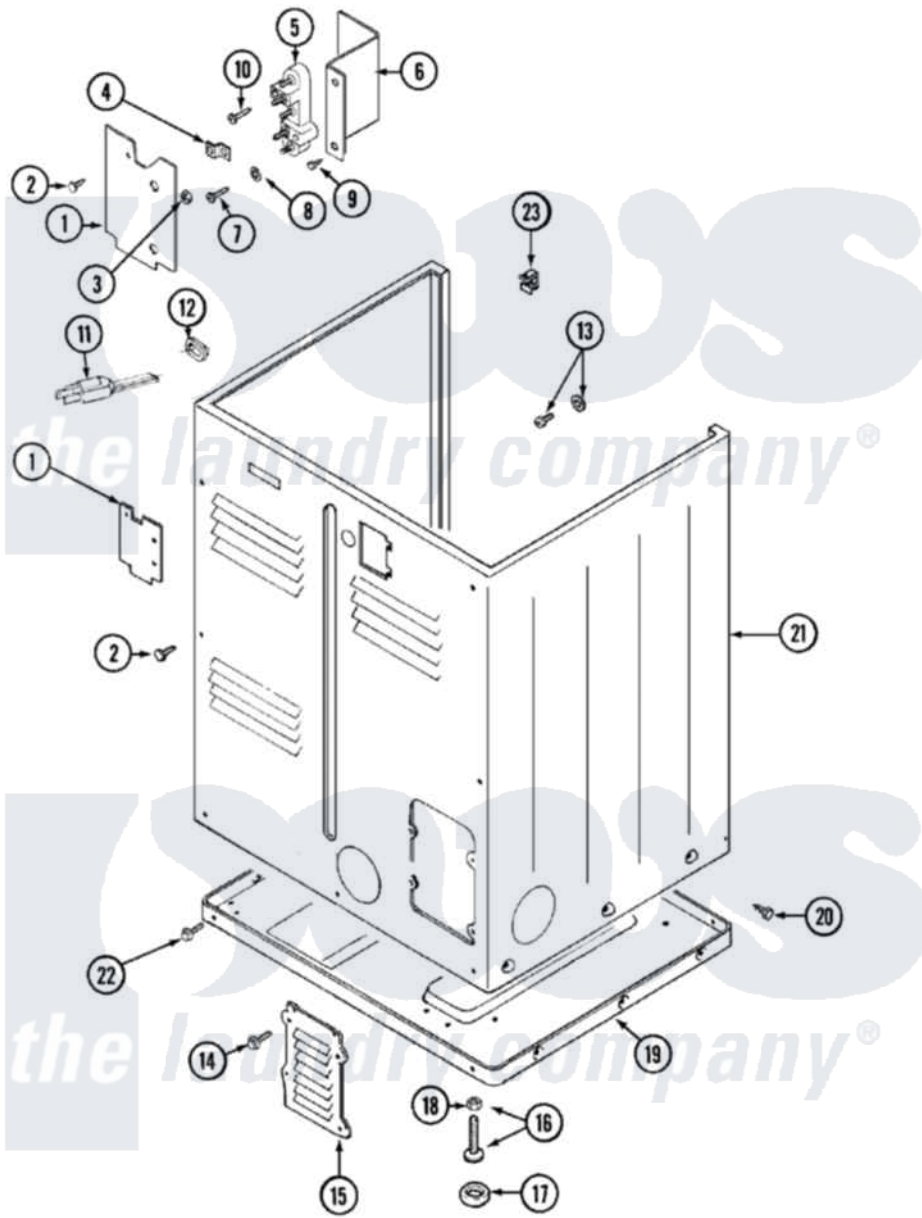

Maytag LDE9316ACM 02 - CABINET-REAR

Maytag [Residential Maytag LDE9316ACM Dryer Parts](#) Parts Diagram 02 - CABINET-REAR
 Click on the part number to view part

Item	Original Part Number	Replaced By	Status	Part Description
1	Y312905		Not Available	COVER, TERMINAL
2	Y313561			Screw----NA
3	311484	112432		Nut
4	Y312184			Strap, Grounding
5	33001244			Block, Terminal
6	Y312904			Bracket, Terminal Block
7	Y312209	W10001200		Screw
8	Y311270			Washer, Terminal Block
9	Y310632	1163839		Screw
10	33001245			Screw----NA
13	303846	22003781		Screw, Ground Strap
14	216423	3370225		Screw
15	Y312951		Not Available	ACCESS COVER, BACK
16	Y305086			Adjustable Leg And Nut
17	Y314137			Foot, Rubber
18	Y052740	62739		Nut, Lock