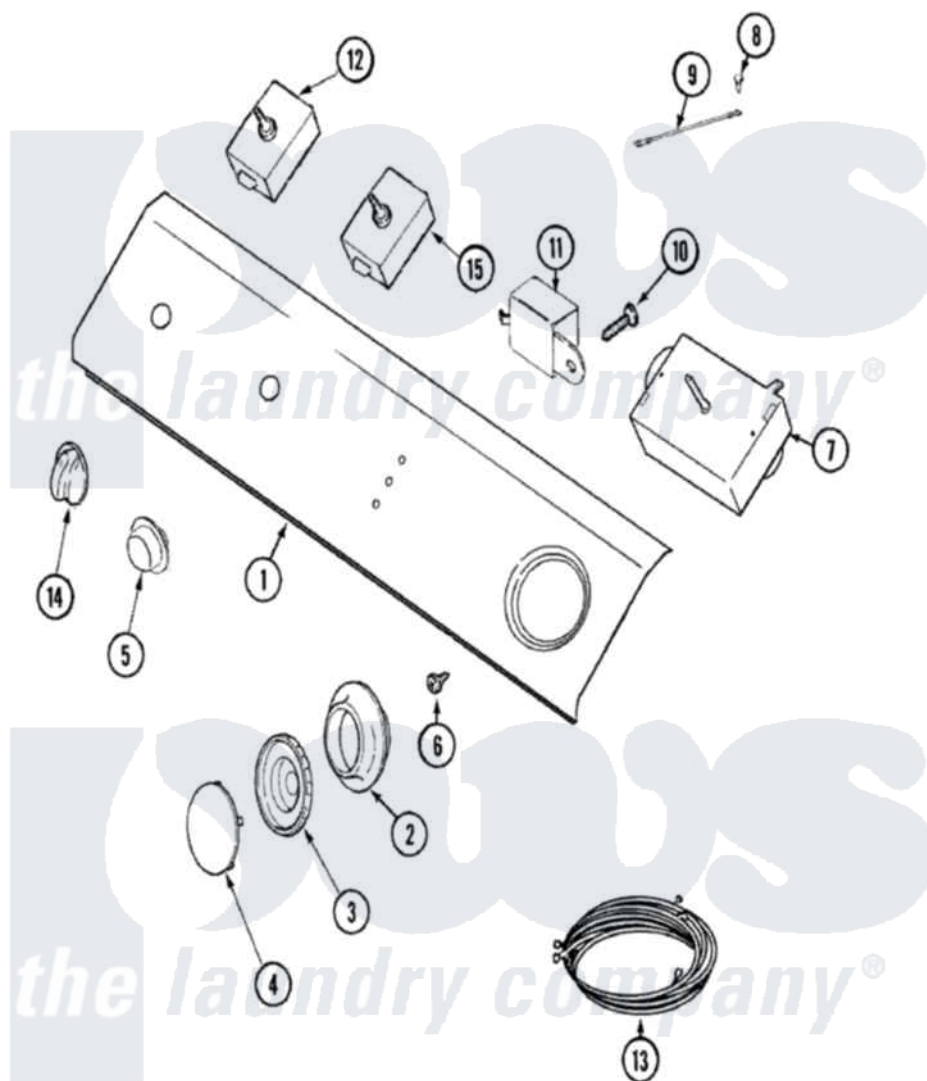

Maytag LDE9316ACM 03 - CONTROL PANEL

Maytag [Residential Maytag LDE9316ACM Dryer Parts](#) Parts Diagram 03 - CONTROL PANEL
 Click on the part number to view part

Item	Original Part Number	Replaced By	Status	Part Description
1	33001587			Panel, Control
"	22001662	8534058		Screw
2	33001622	33002346		Skirt, Timer Dial
3	22001659			Timer Knob - Grey
4	22001665			Insert, Timer Knob
5	33001620	33002435		Button, Push-To-Start
6	33001690	90767		Screw, 8A X 3/8 HeX Washer Head Tapping
7	33001631			Timer
8	210186	3370225		Screw
9	22001654			Wire, Ground
10	216423	3370225		Screw
11	33001623			Buzzer, Non-Adjustable
12	33001727	33001618		Switch- PU
13	33001665			Wire Harness, Main
14	22001667	22002589		Knob, Selector
15	33001638			Switch, Temperature