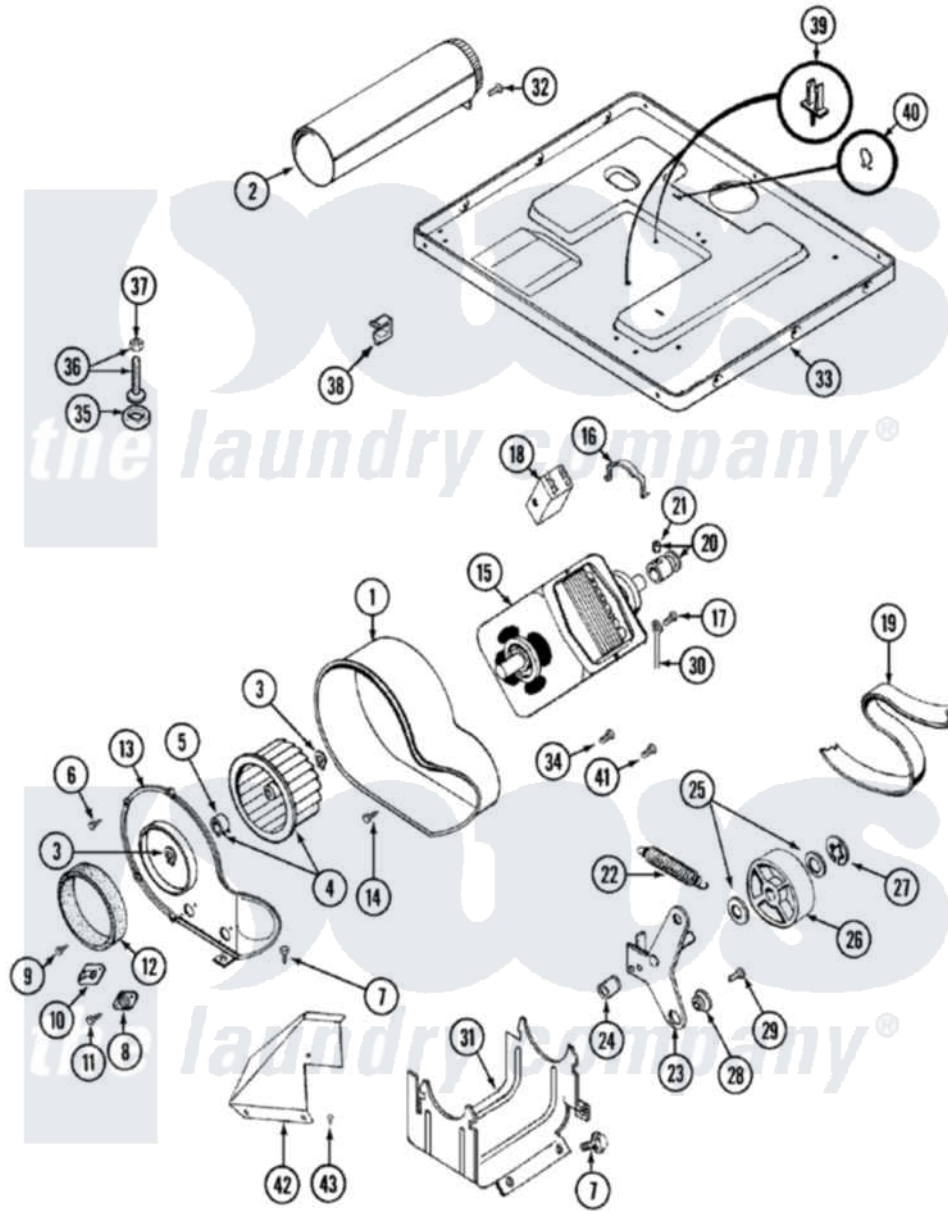

Maytag LDE9316ACM 07 - MOTOR DRIVE

Maytag [Residential Maytag LDE9316ACM Dryer Parts](#) Parts Diagram 07 - MOTOR DRIVE
 Click on the part number to view part

Item	Original Part Number	Replaced By	Status	Part Description
1	Y312893			Housing, Blower
2	Y303442			EXHAUST DUCT ASSEMBLY
3	410233	9703438		Ring-Retrn
4	Y303836			Blower Wheel Assembly And Clamp
5	312967			Clamp, Blower Housing
6	Y312961	W10116751		Screw
7	Y313561			Screw----NA
8	307249			Thermostat, Multi-Temp
9	211294	90767		Screw, 8A X 3/8 HeX Washer Head Tapping
10	306604			Cut-Off, Thermal Part Not Used
11	314848	W10116760		Screw
12	Y312901			Seal, Housing Cover
13	314846			Cover, Blower Housing
14	314818	1163839		Screw

15	Y303358	W10410999	Motor-Drive
16	Y015825		Clip, Motor To Motor Support
17	910343	488234	Screw 8-32 X 1/4
18	Y303879		Switch, Motor External Start
"	Y303877		Not Available SWITCH, MOTOR EXTERNAL START No.303358-2, No.303358-4, 303358-7
"	306207		Not Available (PROD. No.303358-8 & No.303358-9)
19	Y312959		Poly "V" Belt For Tumbler
20	Y305185	6-3051850	Pulley- MO
21	Y053241		Set Screw, Motor Pulley
22	Y303945		IDLER SPRING ASSY. W/PLUG
23	Y303363	6-3033630	Idler Arm
24	Y313582	W10116756	Spacer
25	Y312527		Washer, Idler Shaft
26	Y303705	6-3037050	Pulley- ID
27	312958	354987	Ring, Retaining
28	Y312894	315772	Sleeve, Idler Arm
29	Y014874		Screw, Idler Arm And Sleeve
30	901220		Ground Wire
31	312897		Not Available SUPPORT, MOTOR
32	Y310632	1163839	Screw
33	Y305084		Base Assembly
34	211294	90767	Screw, 8A X 3/8 HeX Washer Head Tapping
35	Y314137		Foot, Rubber
36	Y305086		Adjustable Leg And Nut
37	Y052740	62739	Nut, Lock
38	Y310376		Clip, Door Switch Harness
39	315471	22003298	Retainer, Wire
40	410490		Spring, Retainer Wire Harness
41	Y312961	W10116751	Screw
42	315122		Not Available COVER, THERMOSTAT PART NOT USED (MDE ONLY)
43	Y310632	1163839	Screw