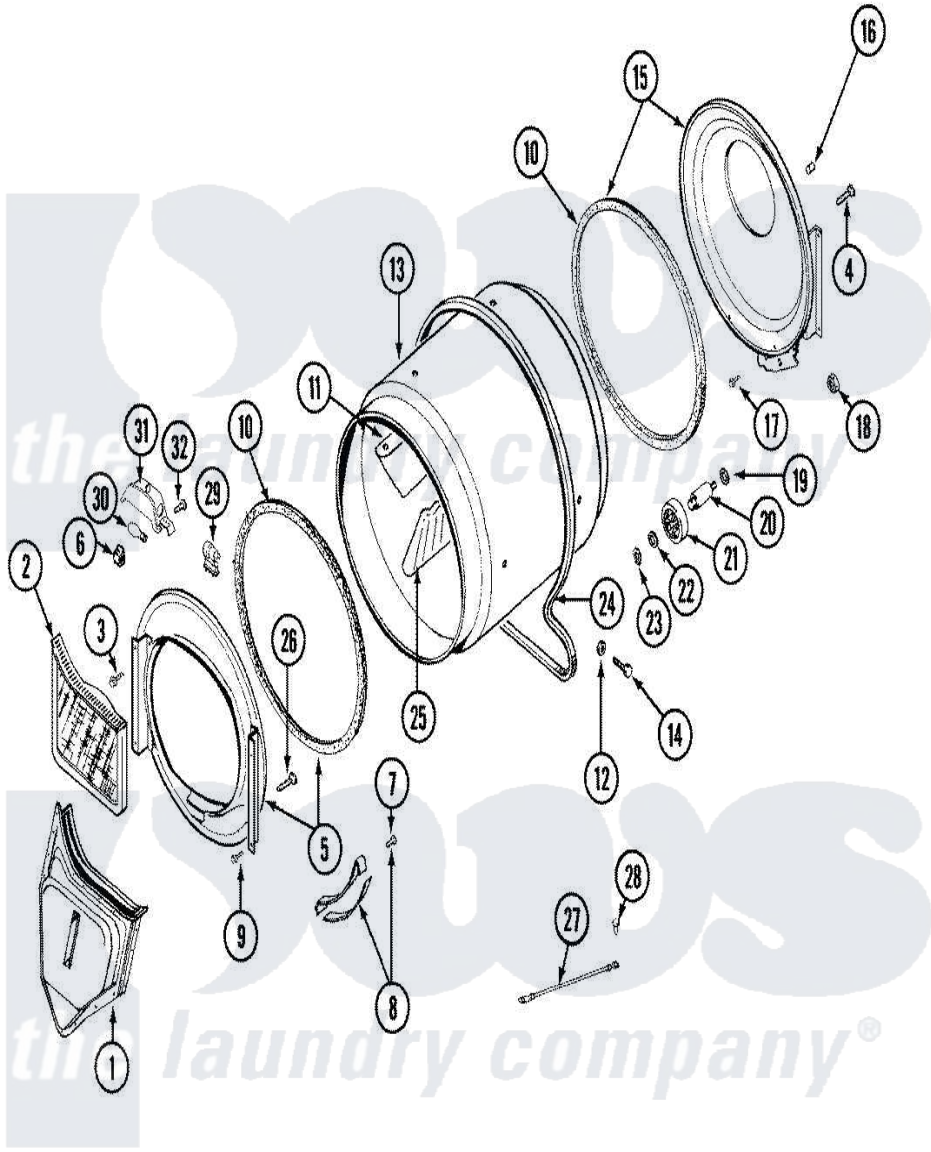

# Maytag LDE9316ACM 08 - TUMBLER

Maytag Residential Maytag LDE9316ACM Dryer Parts Parts Diagram 08 - TUMBLER  
 Click on the part number to view part

Item	Original Part Number	Replaced By	Status	Part Description
1	<a href="#">33001016</a>			Outlet Duct Assembly
2	33001171	<a href="#">33002970</a>		Lint Filte
3	313764		Not Available	SCREW
4	<a href="#">Y313561</a>			Screw----NA
5	<a href="#">33001421</a>			Front Assembly, Tumbler
6	<a href="#">Y310376</a>			Clip, Door Switch Harness
7	<a href="#">210720</a>			Rivet, Bearing To Tumbler Frmt
8	<a href="#">306508</a>			Tumbler Bearing Kit ---W
9	Y310632	<a href="#">1163839</a>		Screw
10	<a href="#">314820</a>			Seal, Tumbler
11	<a href="#">33001012</a>			Baffle
12	<a href="#">314158</a>			Washer, Baffle To Tumbler
13	33001108		Not Available	DRYER TUMBLER, W/O BAFLES
14	<a href="#">Y310759</a>			Screw, Tumbler Baffles
15	<a href="#">33001178</a>			Back, Tumbler
16	313915	<a href="#">31-3915</a>		Tech Sheet

17	Y310632	<a href="#">1163839</a>	Screw
18	312538	<a href="#">33001443</a>	Nut, Hex
19	Y313347	<a href="#">312535</a>	Washer, Vault Mounting Brk.
20	Y312948	<a href="#">6-3129480</a>	Shaft- Tumbler
21	Y303373	<a href="#">12001541</a>	Drum Roller/Washer Assembly--W
22	<a href="#">312535</a>		Washer, Vault Mounting Brk.
23	410233	<a href="#">9703438</a>	Ring-Retrn
24	<a href="#">Y312959</a>		Poly "V" Belt For Tumbler
25	<a href="#">33001004</a>		Baffle, Tall
26	Y314110	<a href="#">33002917</a>	Screw, No.10-16
27	<a href="#">901220</a>		Ground Wire
28	910343	<a href="#">488234</a>	Screw 8-32 X 1/4
29	307097	<a href="#">33001496</a>	Lamp- Hold
30	Y307100	<a href="#">67001316</a>	Bulb, Light
31	314955	<a href="#">33001496</a>	Lamp- Hold
32	<a href="#">214872</a>		Palnut, End Cap Note: Nut, Lamp Holder