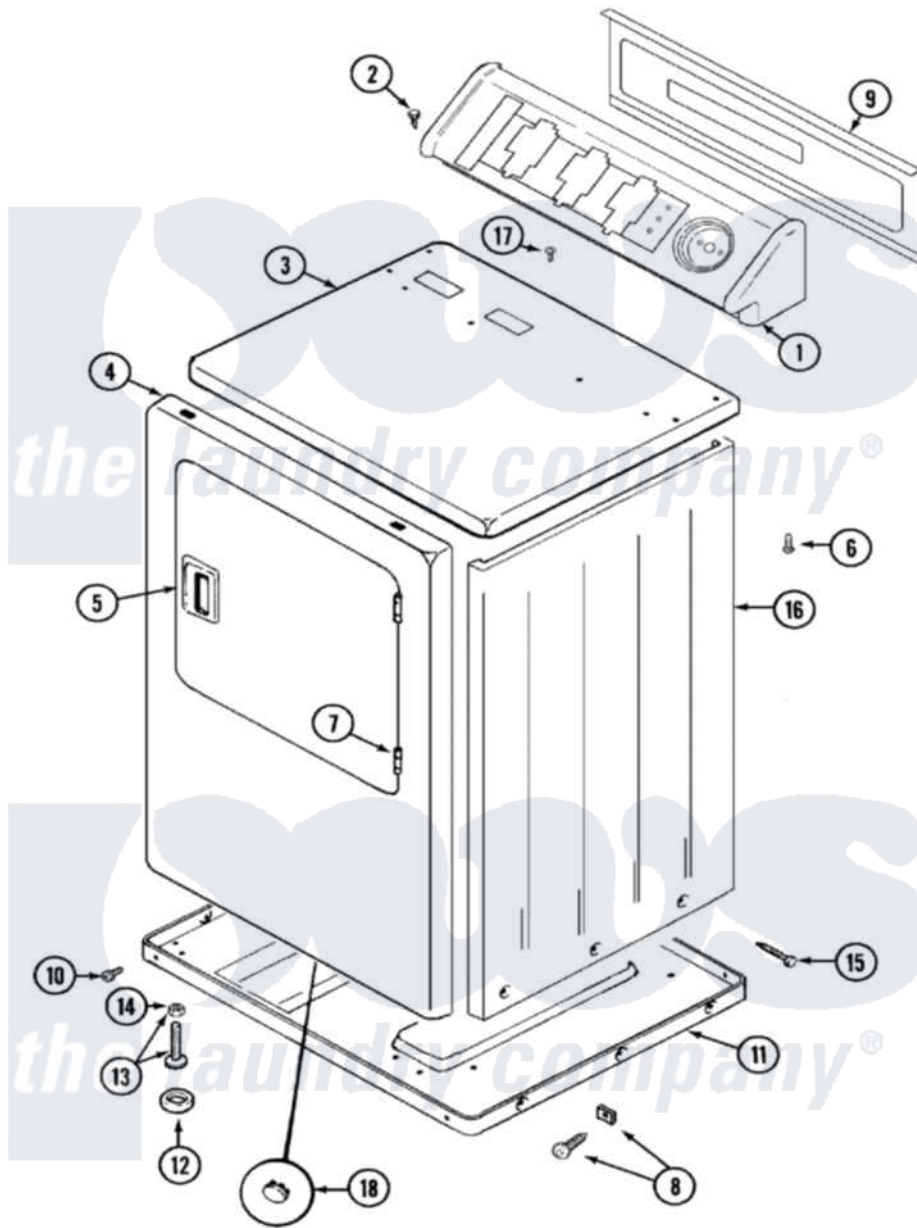

# Maytag LDE9316ADE 01 - CABINET-FRONT

Maytag Residential Maytag LDE9316ADE Dryer Parts Parts Diagram 01 - CABINET-FRONT  
 Click on the part number to view part

Item	Original Part Number	Replaced By	Status	Part Description
1	33001612		Not Available	CONSOLE (WHT)
2	216423	<a href="#">3370225</a>		Screw
3	<a href="#">33001608</a>			Cover, Top
4	<a href="#">33001610</a>			Panel, Front
"	33001486	<a href="#">98008544</a>		Screw
5	<a href="#">33001241</a>			Handle, Door
6	<a href="#">214354</a>			Screw, Top Cover To Cabnt.
7	<a href="#">33001230</a>			Hinge, Door
8	<a href="#">12001341</a>			Screw And Fastener Kit
9	33001625		Not Available	PANEL, BACK----NA
10	<a href="#">Y313561</a>			Screw----NA
"	Y310632	<a href="#">1163839</a>		Screw
11	Y303361		Not Available	BASE ASSY. (UPPER & LOWER)
12	<a href="#">Y314137</a>			Foot, Rubber
13	<a href="#">Y305086</a>			Adjustable Leg And Nut
14	Y052740	<a href="#">62739</a>		Nut, Lock

15	<a href="#">213007</a>		Xfor Cabinet See Cabinet, Back
16	33001159	<a href="#">33001327</a>	Cabinet
17	210186	<a href="#">3370225</a>	Screw
18	33001614	Not Available	PLUG, FRONT PANEL (WHT)