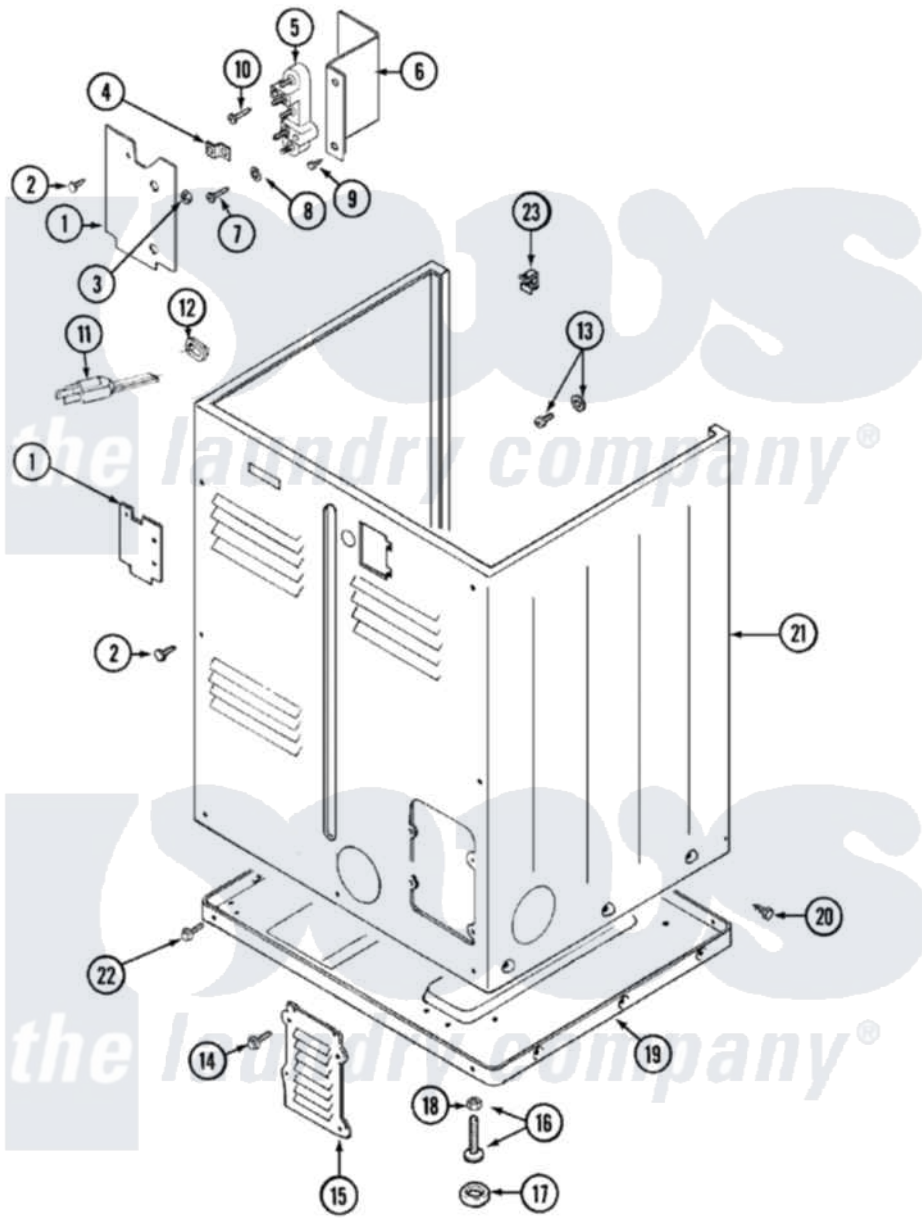

# Maytag LDE9316ADE 02 - CABINET-REAR

Maytag [Residential Maytag LDE9316ADE Dryer Parts](#) Parts Diagram 02 - CABINET-REAR  
 Click on the part number to view part

Item	Original Part Number	Replaced By	Status	Part Description
1	Y312905		Not Available	COVER, TERMINAL
2	<a href="#">Y313561</a>			Screw----NA
3	311484	<a href="#">112432</a>		Nut
5	<a href="#">33001244</a>			Block, Terminal
6	<a href="#">Y312904</a>			Bracket, Terminal Block
7	Y312209	<a href="#">W10001200</a>		Screw
11	305168	<a href="#">33002916</a>		Power Cord, Canadian 240V
"	<a href="#">33001425</a>			Locknut, Eared For Canadian
13	303846	<a href="#">22003781</a>		Screw, Ground Strap
14	216423	<a href="#">3370225</a>		Screw
15	Y312951		Not Available	ACCESS COVER, BACK
16	<a href="#">Y305086</a>			Adjustable Leg And Nut
17	<a href="#">Y314137</a>			Foot, Rubber
18	Y052740	<a href="#">62739</a>		Nut, Lock
19	Y303361		Not Available	BASE ASSY. (UPPER & LOWER)
				Yfor Cabinet See Cabinet

20	<a href="#">213007</a>		Ator Cabinet See Cabinet, Back
21	33001159	<a href="#">33001327</a>	Cabinet
22	<a href="#">Y313561</a>		Screw---NA
"	Y310632	<a href="#">1163839</a>	Screw