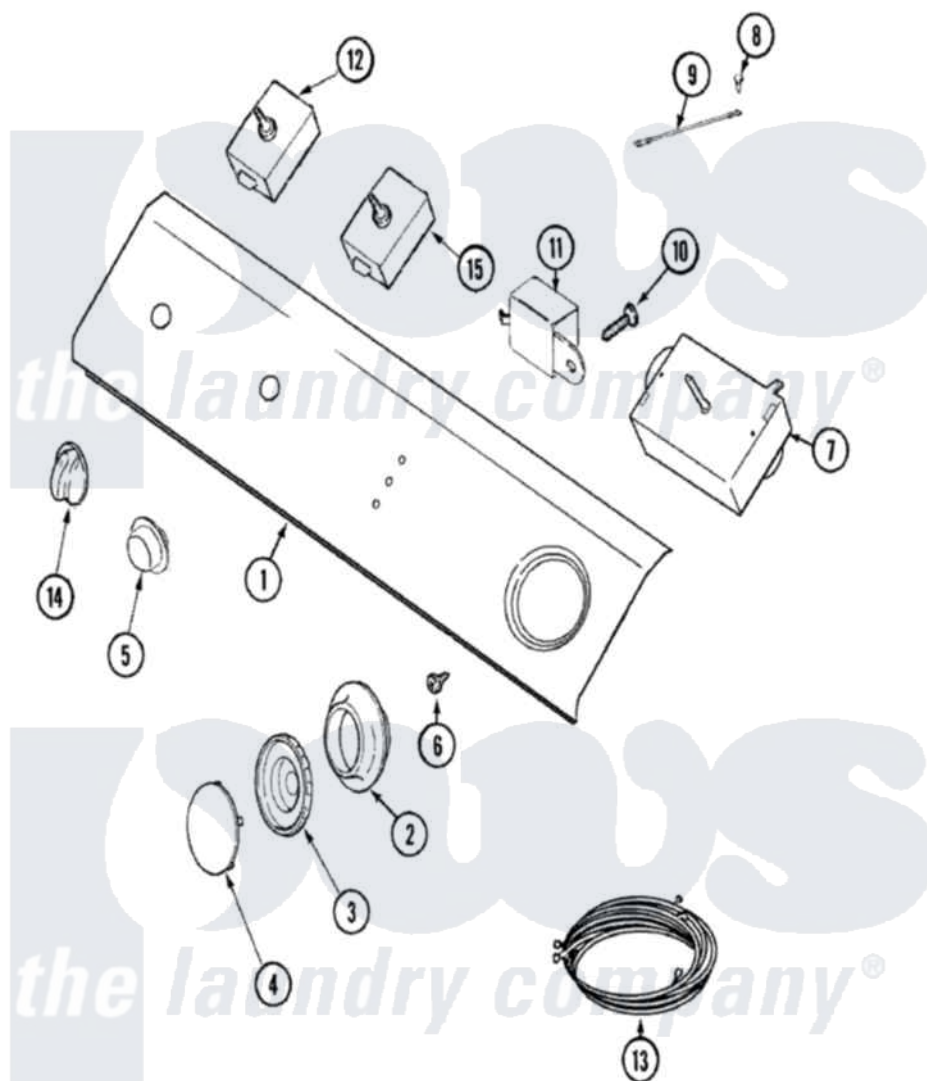

Maytag LDE9316ADE 03 - CONTROL PANEL

Maytag Residential Maytag LDE9316ADE Dryer Parts Parts Diagram 03 - CONTROL PANEL

Click on the part number to view part

Item	Original Part Number	Replaced By	Status	Part Description
1	33001586			Panel, Control
"	22001662	8534058		Screw
2	33001621			Skirt, Timer Dial
3	22001659			Timer Knob - Grey
4	22001664			Timer Knob Insert/Cap
5	33001619	37001071		Button, Push-To-Start
6	33001690	90767		Screw, 8A X 3/8 HeX Washer Head Tapping
7	33001631			Timer
8	210186	3370225		Screw
9	22001654			Wire, Ground
10	216423	3370225		Screw
11	33001623			Buzzer, Non-Adjustable
12	33001726	33001618		Switch- PU
13	33001665			Wire Harness, Main
14	22001663			Knob, Selector Switch
15	33001638			Switch, Temperature