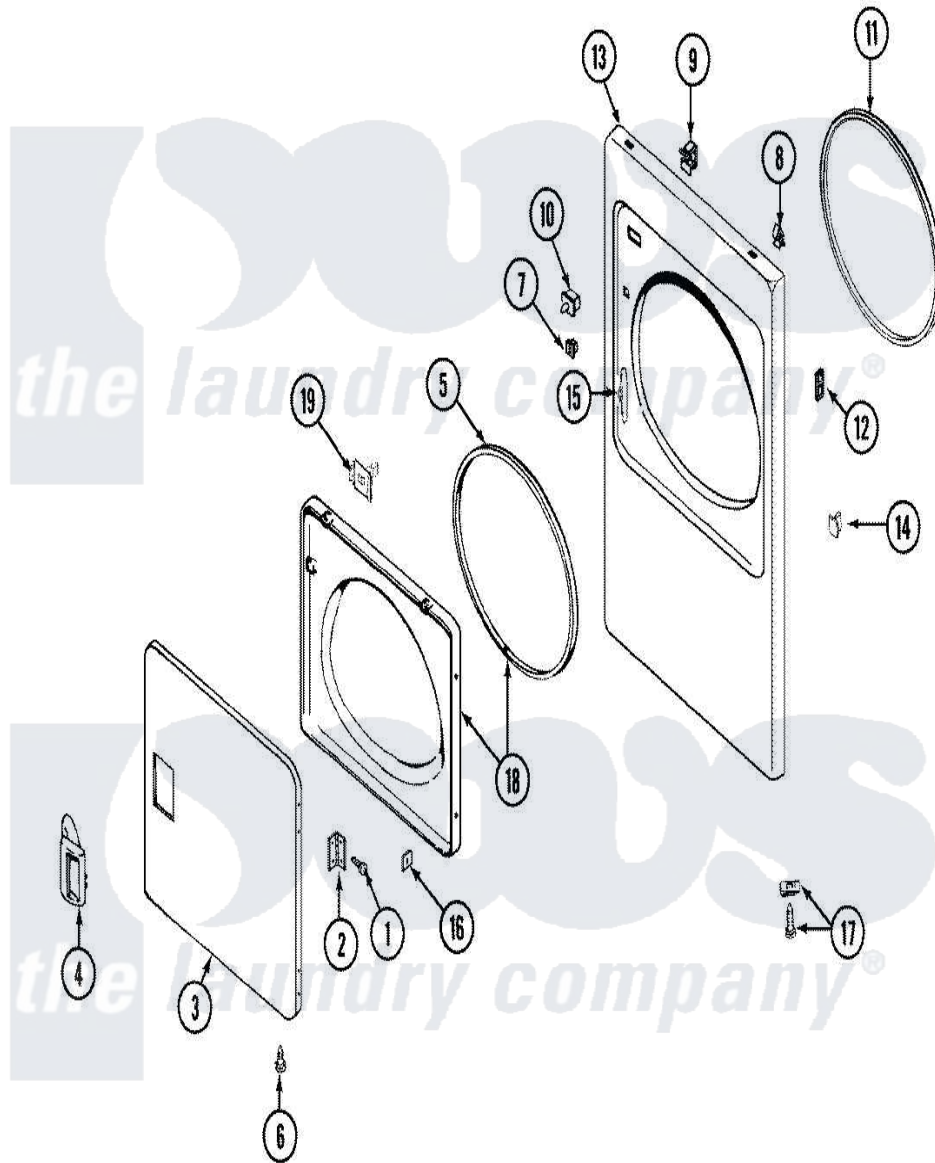

# Maytag LDE9316ADE 04 - DOOR

Maytag [Residential Maytag LDE9316ADE Dryer Parts](#) Parts Diagram 04 - DOOR  
 Click on the part number to view part

Item	Original Part Number	Replaced By	Status	Part Description
1	<a href="#">Y314062</a>			Screw, Door Hinge And Panel
2	<a href="#">33001230</a>			Hinge, Door
3	<a href="#">22001817</a>			Sheet, Sound Damper
"	<a href="#">33001240</a>			Door
4	<a href="#">33001241</a>			Handle, Door
5	<a href="#">33001131</a>			Seal, Door
6	33001132	<a href="#">33002342</a>		Plug, Sifht Hole
7	Y304578	<a href="#">LA-1003</a>		Door Catch Kit
8	<a href="#">22001650</a>			Fastener, Spring
9	<a href="#">Y310376</a>			Clip, Door Switch Harness
10	33001508	<a href="#">W10169313</a>		Switch-Dor
11	<a href="#">314937</a>			Seal, Front Panel
12	33001487		Not Available	NUT, SPEED
13	33001486	<a href="#">98008544</a>		Screw
"	<a href="#">33001610</a>			Panel, Front
14	33001174	<a href="#">LA-1003</a>		Door Catch Kit

15	<a href="#">33001175</a>		Cover, Hinge Hole
16	<a href="#">Y313910</a>		Clip, Door Liner To Outer Panel
17	<a href="#">12001341</a>		Screw And Fastener Kit
18	33001243	Not Available	PANEL, INNER DOOR (W/SEAL)
19	<a href="#">33001305</a>		Strike, Door