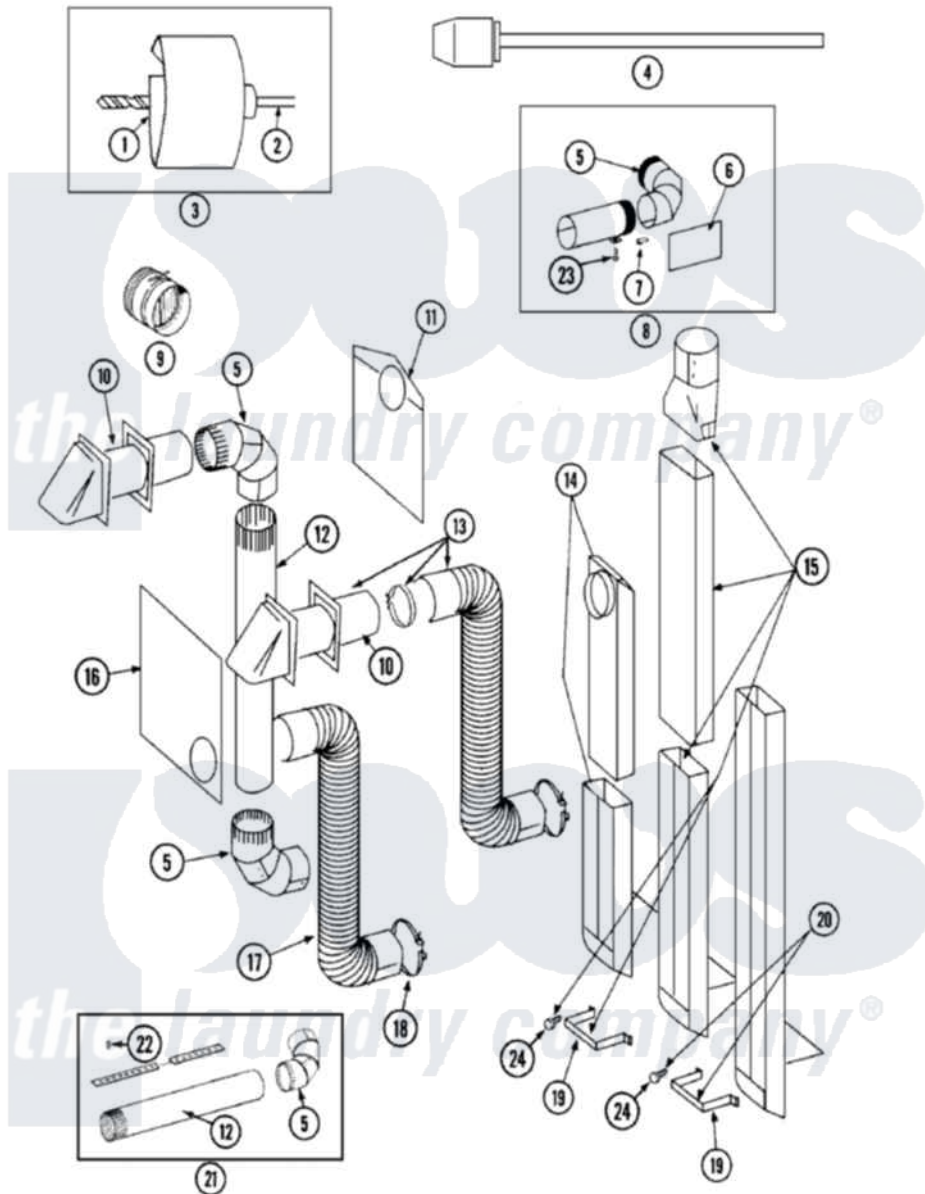

Maytag LDE9316ADE 05 - DUCTING

Maytag [Residential Maytag LDE9316ADE Dryer Parts](#) Parts Diagram 05 - DUCTING
 Click on the part number to view part

Item	Original Part Number	Replaced By	Status	Part Description
1	038179		Not Available	BLADE, SAW
2	038180		Not Available	REPLACEMENT DRILL
3	038766		Not Available	HOLE SAW W/DRILL BIT
4	038767			Extension Chuck, Drill
5	Y059131			Elbow, Venting
6	312302			Insulation, Exhaust Duct Kit
7	213323			Fastener, Exhaust Duct Kit
8	Y304652			Exhaust Duct Kit
9	059146		Not Available	DAMPER, BACK DRAFT
10	Y059129	4396007RW		Vent Hood
11	311353		Not Available	BAG, LINT (DACRON)
12	Y059130			Pipe, Venting
13	Y059143			Flexible Vent Kit
14	Y059135			Vent Duct Assembly
15	059144		Not Available	RECTANGULAR VENT KIT
16	Y059134			PLATE, ALUM. WINDOW (15``X20``)

17	Y304353	4396010RP	6ft Scvent
18	Y304630		Clamp, Flexible Duct
19	313272		Bracket, Exhaust Deflector
20	303736	Not Available	EXHAUST DEFLECTOR KIT
21	306399	Not Available	EXHAUST DEFLECTOR KIT
22	Y251119	3177991	Screw
23	211294	90767	Screw, 8A X 3/8 HeX Washer Head Tapping
24	211294	90767	Screw, 8A X 3/8 HeX Washer Head Tapping