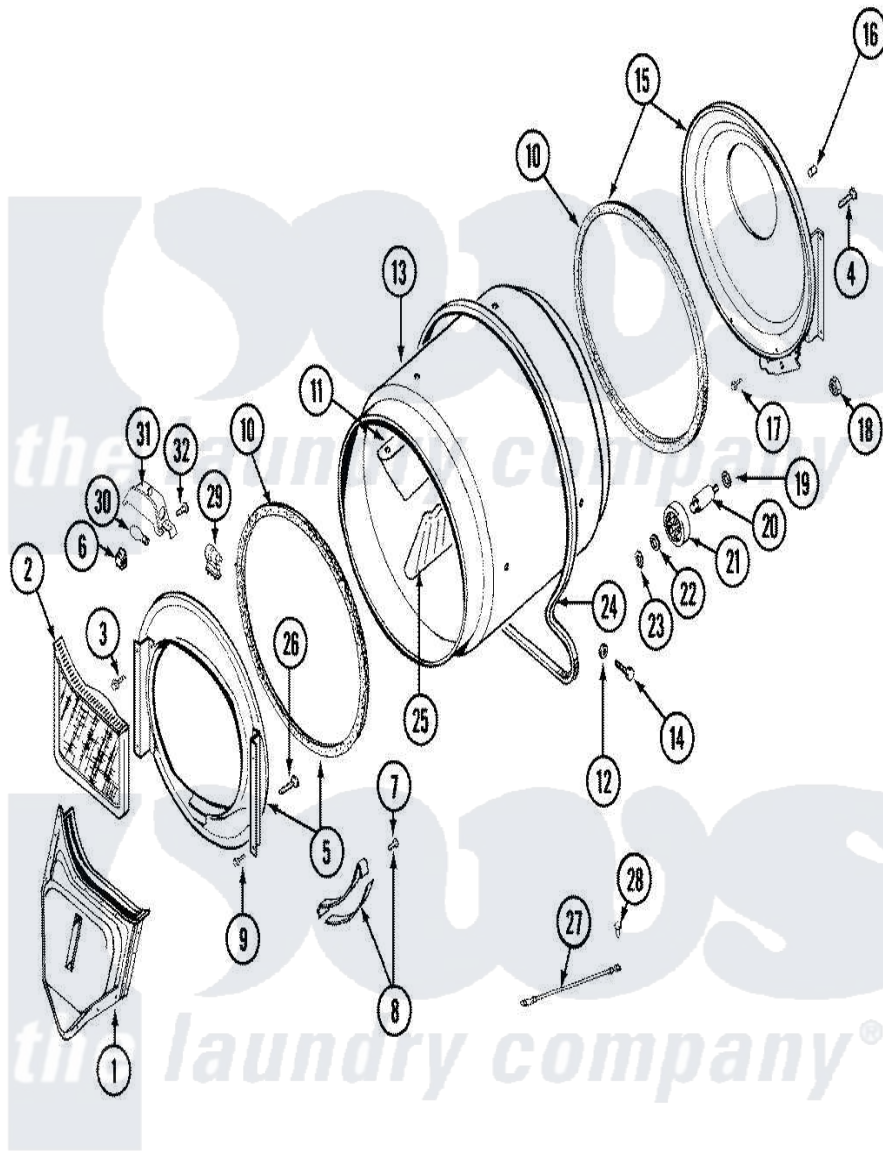

Maytag LDE9316ADE 08 - TUMBLER

Maytag [Residential Maytag LDE9316ADE Dryer Parts](#) Parts Diagram 08 - TUMBLER
 Click on the part number to view part

Item	Original Part Number	Replaced By	Status	Part Description
1	33001016			Outlet Duct Assembly
2	33001171	33002970		Lint Filte
3	313764		Not Available	SCREW
4	Y313561			Screw----NA
5	33001421			Front Assembly, Tumbler
6	Y310376			Clip, Door Switch Harness
7	210720			Rivet, Bearing To Tumbler Frmt
8	306508			Tumbler Bearing Kit ---W
9	Y310632	1163839		Screw
10	314820			Seal, Tumbler
11	33001012			Baffle
12	314158			Washer, Baffle To Tumbler
13	33001108		Not Available	DRYER TUMBLER, W/O BAFFLES
14	Y310759			Screw, Tumbler Baffles
15	33001178			Back, Tumbler
16	313915	31-3915		Tech Sheet

17	Y310632	1163839	Screw
18	312538	33001443	Nut, Hex
19	Y313347	312535	Washer, Vault Mounting Brk.
20	Y312948	6-3129480	Shaft- Tumbler
21	Y303373	12001541	Drum Roller/Washer Assembly--W
22	312535		Washer, Vault Mounting Brk.
23	410233	9703438	Ring-Retrn
24	Y312959		Poly "V" Belt For Tumbler
25	33001004		Baffle, Tall
26	Y314110	33002917	Screw, No.10-16
29	307097	33001496	Lamp- Hold
30	Y307100	67001316	Bulb, Light
31	314955	33001496	Lamp- Hold
32	214872		Palnut, End Cap Note: Nut, Lamp Holder