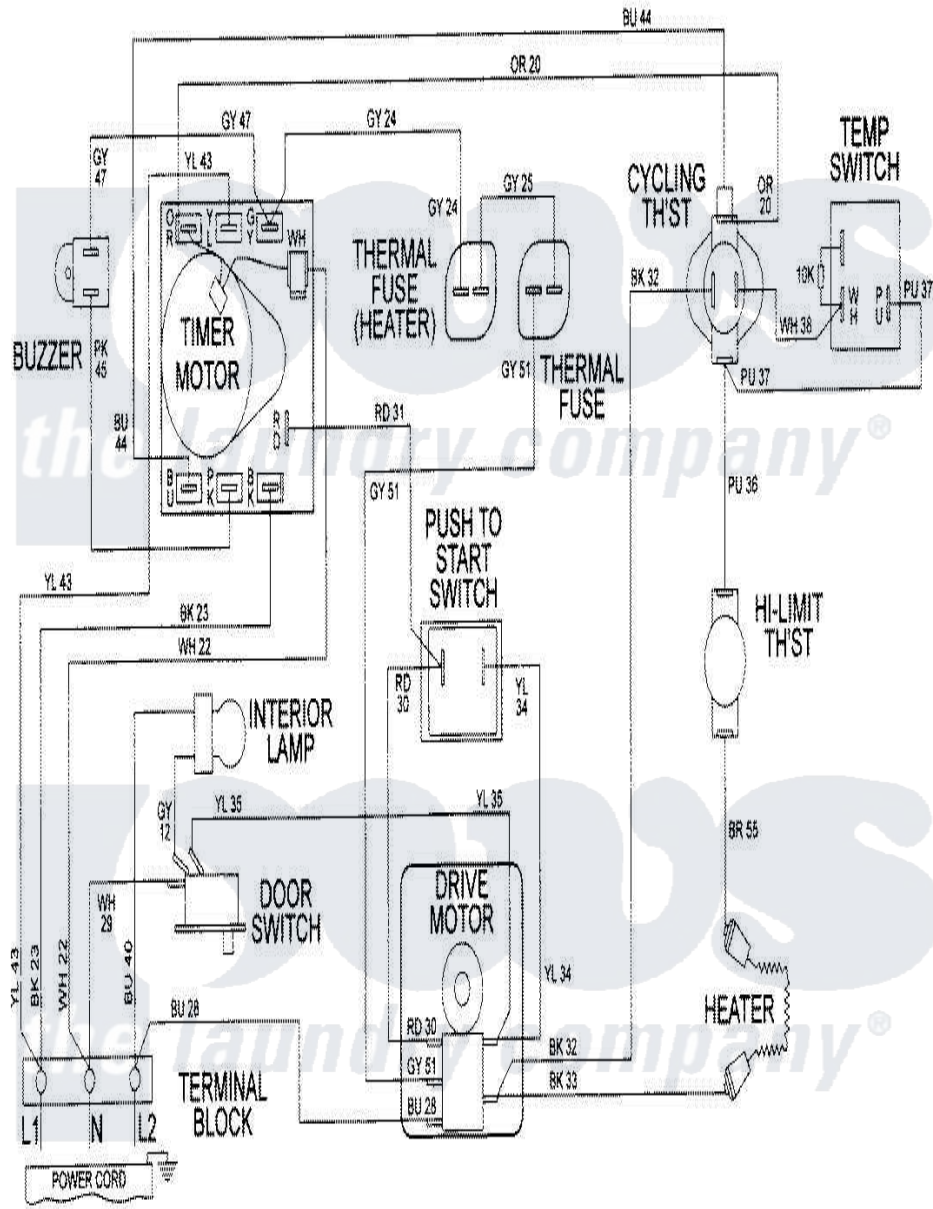

Maytag LDE9316ADE 09 - WIRING INFORMATION

Maytag [Residential Maytag LDE9316ADE Dryer Parts](#) Parts Diagram 09 - WIRING INFORMATION
 Click on the part number to view part

Item	Original Part Number	Replaced By	Status	Part Description
NI	15001978		Not Available	WIRING INFORMATION