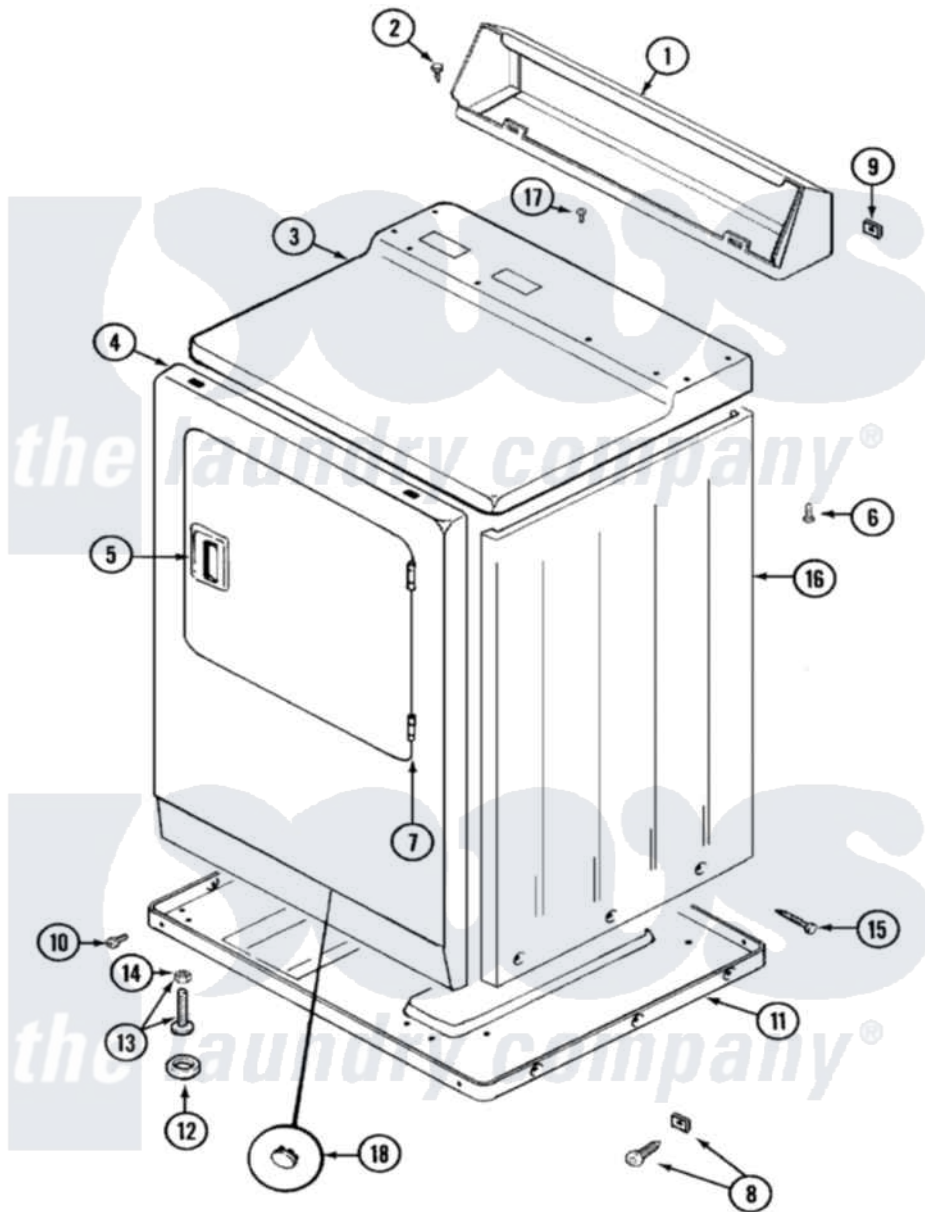

Maytag LDE9334ACE 01 - CABINET-FRONT

Maytag Residential Maytag LDE9334ACE Dryer Parts Parts Diagram 01 - CABINET-FRONT
 Click on the part number to view part

Item	Original Part Number	Replaced By	Status	Part Description
1	Y305193			Console
2	216423	3370225		Screw
3	33001165			Top Cover Assembly
4	33001221	22001817		Sheet, Sound Damper
"	33001242			Panel, Front
5	33001241			Handle, Door
6	214354			Screw, Top Cover To Cabnt.
7	33001230			Hinge, Door
8	204439			Screw And Fstner Assembly
9	215075			Fastener, Control Panel To Console
10	Y313561			Screw----NA
"	Y310632	1163839		Screw
11	Y303361		Not Available	BASE ASSY. (UPPER & LOWER)
12	Y314137			Foot, Rubber
13	Y305086			Adjustable Leg And Nut

14	Y052740	62739	Nut, Lock
15	213007		Xfor Cabinet See Cabinet, Back
16	33001159	33001327	Cabinet
17	210186	3370225	Screw
18	33001132	33002342	Plug, Sifht Hole