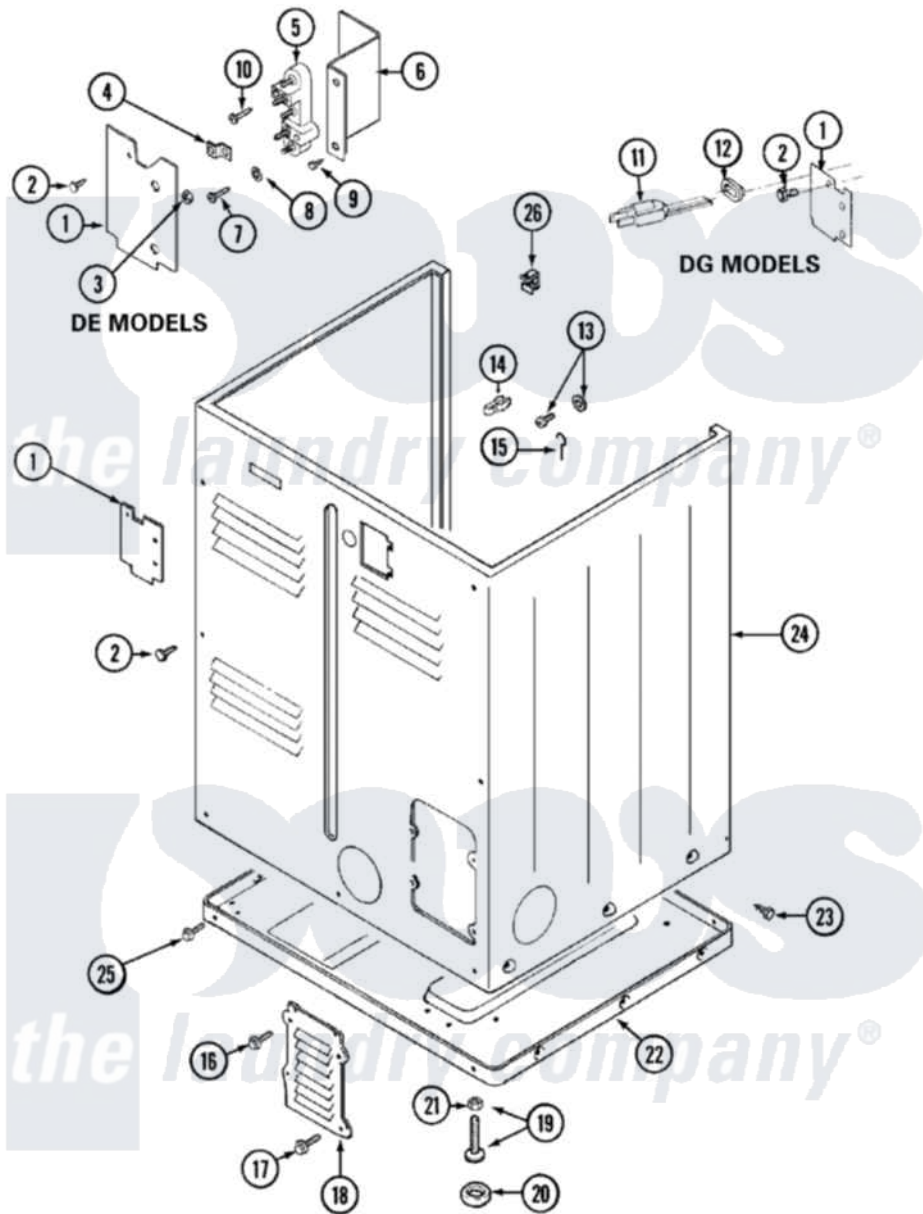

Maytag LDE9334ACE 02 - CABINET-REAR

Maytag [Residential Maytag LDE9334ACE Dryer Parts](#) Parts Diagram 02 - CABINET-REAR
 Click on the part number to view part

Item	Original Part Number	Replaced By	Status	Part Description
1	Y312905		Not Available	COVER, TERMINAL
2	Y313561			Screw----NA
3	311484	112432		Nut
4	Y312184			Strap, Grounding
5	400008			Block, Terminal
6	Y312904			Bracket, Terminal Block
7	Y312209	W10001200		Screw
8	Y311270			Washer, Terminal Block
9	Y310632	1163839		Screw
10	33001245			Screw----NA
13	303846	22003781		Screw, Ground Strap
14	301548			Clamp, Ground Wire
15	204807			Ground Wire, Supp. Plte To Top Cover
16	Y313559			Screw
17	211294	90767		Screw, 8A X 3/8 HeX Washer Head Tapping

18	Y312951	Not Available	ACCESS COVER, BACK
19	Y305086		Adjustable Leg And Nut
20	Y314137		Foot, Rubber
21	Y052740	62739	Nut, Lock
22	Y303361	Not Available	BASE ASSY. (UPPER & LOWER)
23	213007		Xfor Cabinet See Cabinet, Back
24	33001159	33001327	Cabinet
25	Y310632	1163839	Screw
"	Y313561		Screw----NA