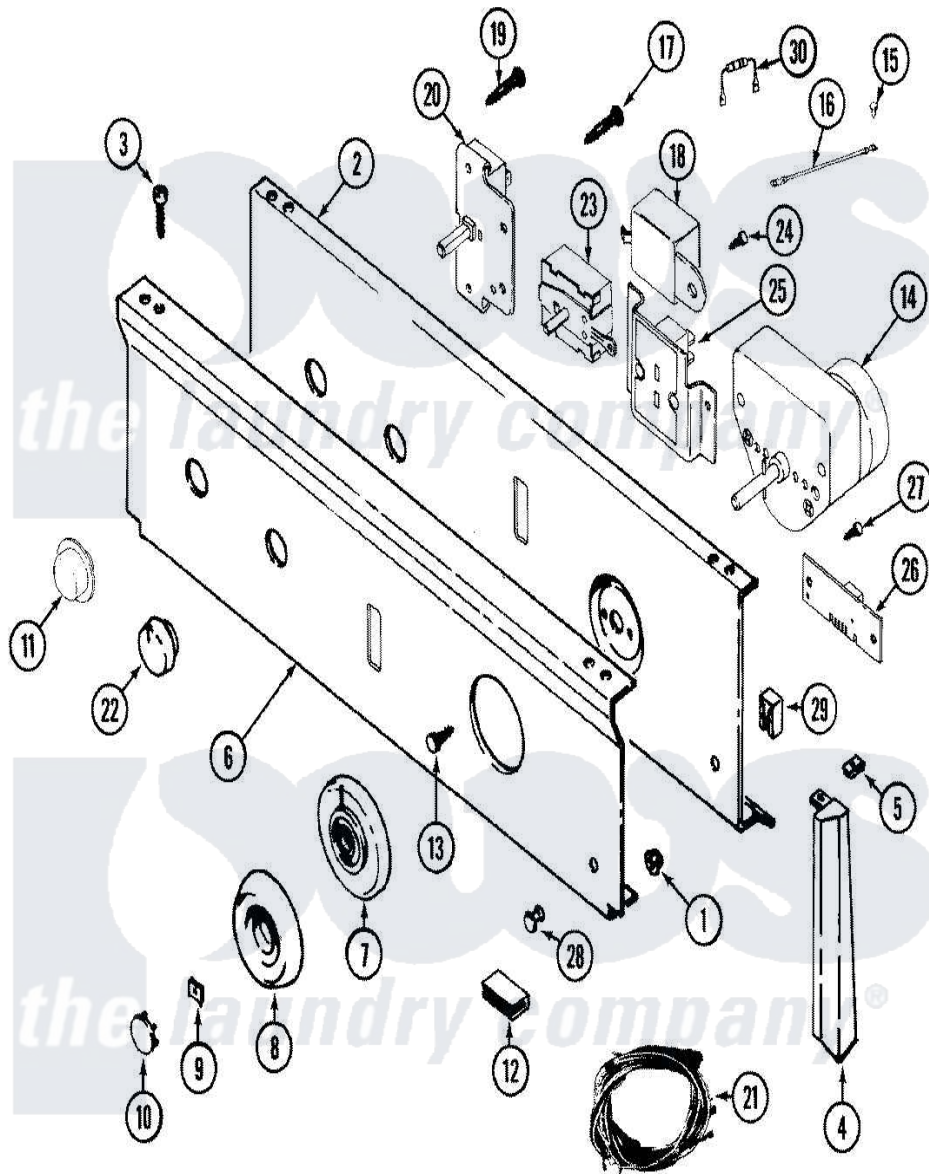

Maytag LDE9334ACE 03 - CONTROL PANEL

Maytag Residential Maytag LDE9334ACE Dryer Parts Parts Diagram 03 - CONTROL PANEL
 Click on the part number to view part

Item	Original Part Number	Replaced By	Status	Part Description
1	214872			Palnut, End Cap Note: Nut, Lamp Holder
2	33001237		Not Available	PLATE, SUPPORT
3	210932			Screw, No.8 X 9/16 Ctsk Note: Screw, Inlet Duct
4	22001565		Not Available	CAP, END (LT-WHT)
"	22001564			Cap, End
"	22001291			End Cap, Control Panel
"	22001289		Not Available	END CAP, CTRL. PNL. (LT-WHT)
5	214894			Fastener, End Cap
6	33001072			Panel, Control
7	33001183			Skirt, Timer Dial
8	33001255			Knob, Timer
9	312273			Nut, Control Knob
10	216250	22001446		Cap, Knob
11	33001185	33001187		Button

12	214897		Pad, Control Panel
13	315317	488234	Screw 8-32 X 1/4
14	33001036		Timer
15	210186	3370225	Screw
16	204807		Ground Wire, Supp. Plte To Top Cover
17	315317	488234	Screw 8-32 X 1/4
18	Y308205	33001623	Buzzer, Non-Adjustable
19	315317	488234	Screw 8-32 X 1/4
20	33001232	Not Available	SWITCH, PUSH TO START
21	33001141		Wire Harness, Main
"	33001535	Not Available	HARNESS, WIRE
"	33001339		Wire Harness, Main
22	22001268	Not Available	KNOB ASSY. (WHT)
23	33001225	Not Available	SWITCH, TEMP. (4 POSITION)
24	315317	488234	Screw 8-32 X 1/4
25	33001047		Display, Dryness Assembly
26	33001212		Board, Control-Moisture Sensor
27	315317	488234	Screw 8-32 X 1/4
28	22001215	7730P011-60	Lens, Indicator Light
29	33001224		Light, Indicator
30	33001104		Resistor
31	16000327	Not Available	GUIDE, QUICK REF. - MAYTAG
"	33001259		Manual, Use And Care