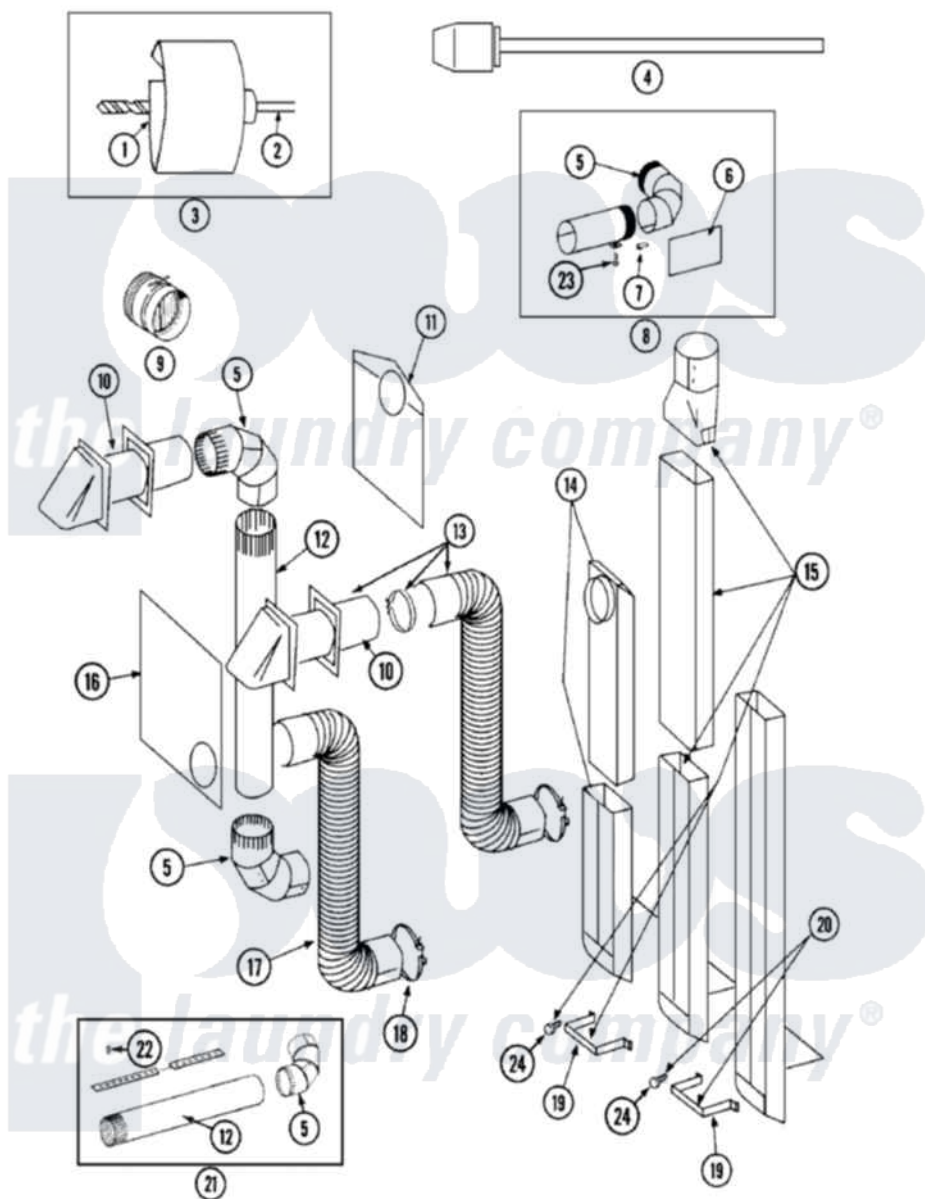

Maytag LDE9334ACE 05 - DUCTING

Maytag [Residential Maytag LDE9334ACE Dryer Parts](#) Parts Diagram 05 - DUCTING
 Click on the part number to view part

| Item | Original Part Number | Replaced By | Status | Part Description |
|------|-------------------------|---------------------------|---------------|-------------------------------|
| 1 | 038179 | | Not Available | BLADE, SAW |
| 2 | 038180 | | Not Available | REPLACEMENT DRILL |
| 3 | 038766 | | Not Available | HOLE SAW W/DRILL BIT |
| 4 | 038767 | | | Extension Chuck, Drill |
| 5 | Y059131 | | | Elbow, Venting |
| 6 | 312302 | | | Insulation, Exhaust Duct Kit |
| 7 | 213323 | | | Fastener, Exhaust Duct Kit |
| 8 | Y304652 | | | Exhaust Duct Kit |
| 9 | 059146 | | Not Available | DAMPER, BACK DRAFT |
| 10 | Y059129 | 4396007RW | | Vent Hood |
| 11 | 311353 | | Not Available | BAG, LINT (DACRON) |
| 12 | Y059130 | | | Pipe, Venting |
| 13 | Y059143 | | | Flexible Vent Kit |
| 14 | Y059135 | | | Vent Duct Assembly |
| 15 | 059144 | | Not Available | RECTANGULAR VENT KIT |
| 16 | Y059134 | | | PLATE, ALUM. WINDOW (15"X20") |

| | | | |
|----|-------------------------|---------------------------|---|
| 17 | Y304353 | 4396010RP | 6ft Scvent |
| 18 | Y304630 | | Clamp, Flexible Duct |
| 19 | 313272 | | Bracket, Exhaust Deflector |
| 20 | 303736 | Not Available | EXHAUST DEFLECTOR KIT |
| 21 | 306399 | Not Available | EXHAUST DEFLECTOR KIT |
| 22 | Y251119 | 3177991 | Screw |
| 23 | 211294 | 90767 | Screw, 8A X 3/8 HeX Washer Head Tapping |
| 24 | 211294 | 90767 | Screw, 8A X 3/8 HeX Washer Head Tapping |