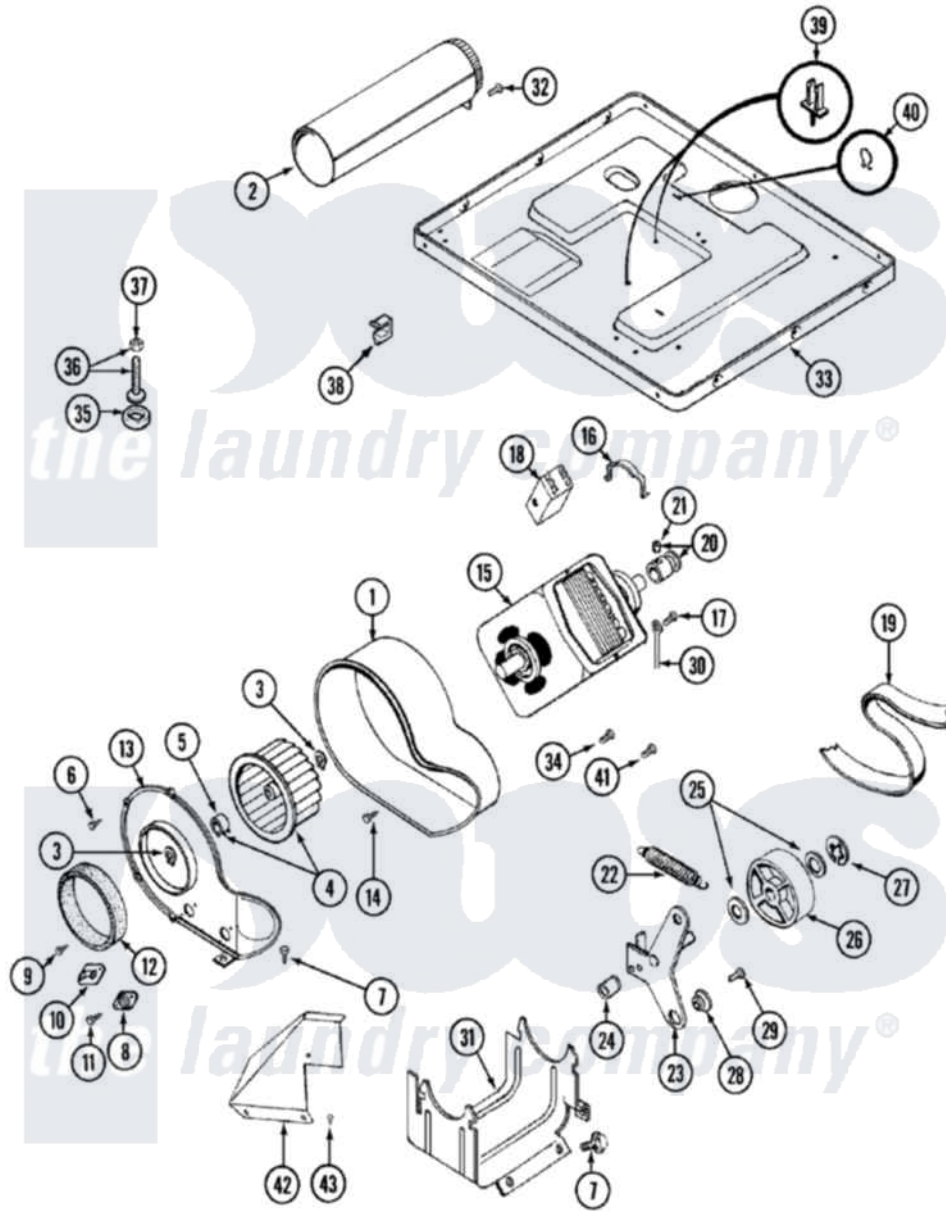

Maytag LDE9334ACE 07 - MOTOR DRIVE

Maytag [Residential Maytag LDE9334ACE Dryer Parts](#) Parts Diagram 07 - MOTOR DRIVE
 Click on the part number to view part

Item	Original Part Number	Replaced By	Status	Part Description
1	Y312893			Housing, Blower
2	Y303442			EXHAUST DUCT ASSEMBLY
3	410233	9703438		Ring-Retrn
4	Y303836			Blower Wheel Assembly And Clamp
5	312967			Clamp, Blower Housing
6	Y312961	W10116751		Screw
7	Y313561			Screw----NA
8	306911			Thermostat, Multi-Temp
9	211294	90767		Screw, 8A X 3/8 HeX Washer Head Tapping
10	306604			Cut-Off, Thermal Part Not Used
11	314848	W10116760		Screw
12	Y312901			Seal, Housing Cover
13	314846			Cover, Blower Housing
14	Y310632	1163839		Screw

15	Y303358	W10410999	Motor-Drive
16	Y015825		Clip, Motor To Motor Support
17	910343	488234	Screw 8-32 X 1/4
18	Y303877	Not Available	SWITCH, MOTOR EXTERNAL START No.303358-2, No.303358-4, 303358-7
"	Y303879		Switch, Motor External Start
"	306207	Not Available	(PROD. No.303358-8 & No.303358-9)
19	Y312959		Poly "V" Belt For Tumbler
20	Y305185	6-3051850	Pulley- MO
21	Y053241		Set Screw, Motor Pulley
22	Y303945		IDLER SPRING ASSY. W/PLUG
23	Y303363	6-3033630	Idler Arm
24	Y313582	W10116756	Spacer
25	Y312527		Washer, Idler Shaft
26	Y303705	6-3037050	Pulley- ID
27	312958	354987	Ring, Retaining
28	Y312894	315772	Sleeve, Idler Arm
29	Y014874		Screw, Idler Arm And Sleeve
30	901220		Ground Wire
31	312897	Not Available	SUPPORT, MOTOR
32	Y310632	1163839	Screw
33	Y305084		Base Assembly
34	211294	90767	Screw, 8A X 3/8 HeX Washer Head Tapping
35	Y314137		Foot, Rubber
36	Y305086		Adjustable Leg And Nut
37	Y052740	62739	Nut, Lock
38	Y310376		Clip, Door Switch Harness
39	315471	22003298	Retainer, Wire
40	410490		Spring, Retainer Wire Harness
41	Y312961	W10116751	Screw
42	315122	Not Available	COVER, THERMOSTAT PART NOT USED (MDE ONLY)
43	Y310632	1163839	Screw