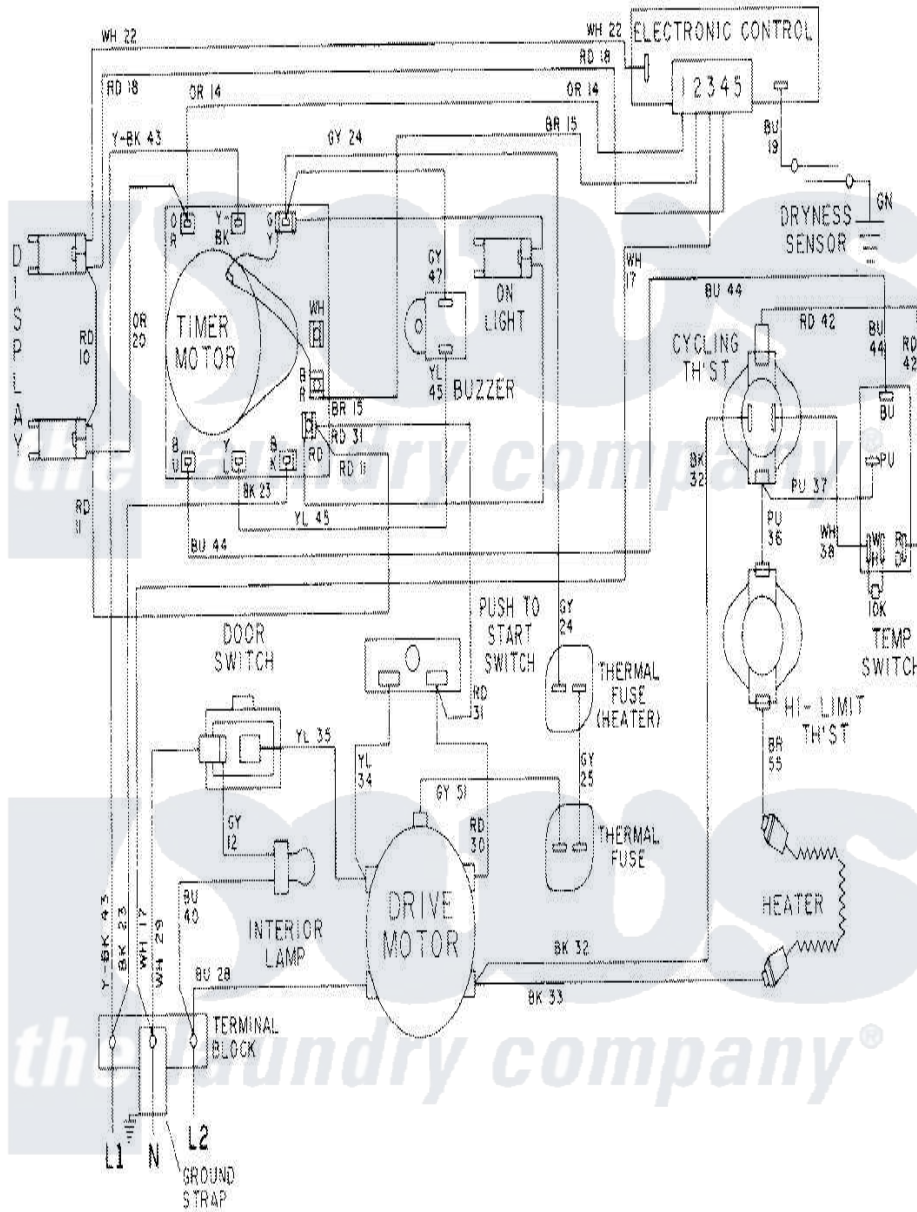

Maytag LDE9334ACE 09 - WIRING INSTRUCTIONS-LDE9334ACx

Maytag Residential Maytag LDE9334ACE Dryer Parts Parts Diagram 09 - WIRING INSTRUCTIONS-LDE9334ACx
 Click on the part number to view part

Item	Original Part Number	Replaced By	Status	Part Description
NI	15001588		Not Available	WIRING INFORMATION
"	15001071		Not Available	WIRING INFORMATION