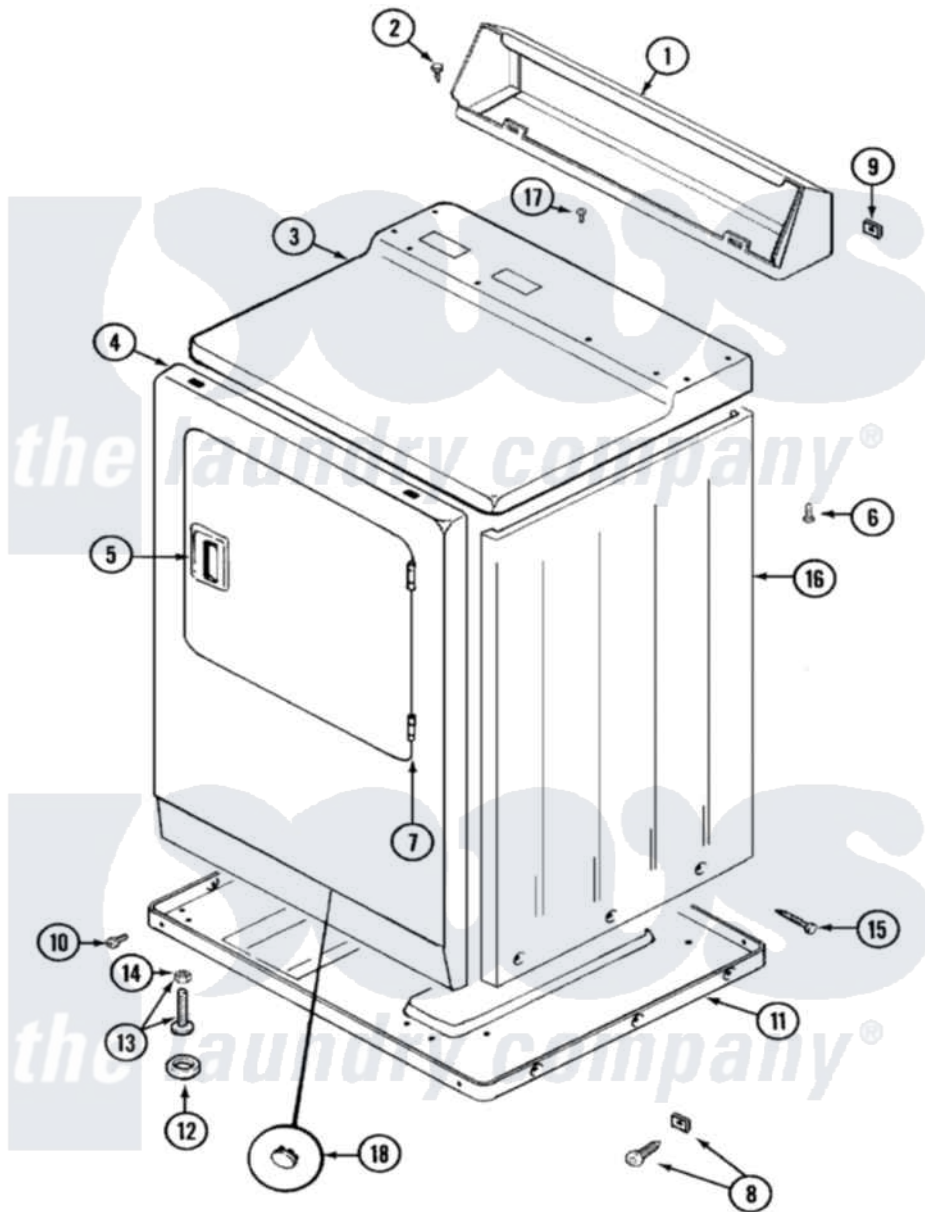

Maytag LDE9334ACL 01 - CABINET-FRONT

Maytag [Residential Maytag LDE9334ACL Dryer Parts](#) Parts Diagram 01 - CABINET-FRONT
 Click on the part number to view part

| Item | Original Part Number | Replaced By | Status | Part Description |
|------|--------------------------|--------------------------|---------------|------------------------------------|
| 1 | 305193L | | | Console |
| 2 | 216423 | 3370225 | | Screw |
| 3 | 33001166 | | Not Available | COVER, TOP (ALM)---NA |
| 4 | 33001221 | 22001817 | | Sheet, Sound Damper |
| " | 33001258 | 33001242 | | Panel, Front |
| 5 | 33001254 | 37001047 | | Handle, Door |
| 6 | 214354 | | | Screw, Top Cover To Cabnt. |
| 7 | 33001230 | | | Hinge, Door |
| 8 | 204439 | | | Screw And Fstner Assembly |
| 9 | 215075 | | | Fastener, Control Panel To Console |
| 10 | Y313561 | | | Screw---NA |
| " | Y310632 | 1163839 | | Screw |
| 11 | Y303361 | | Not Available | BASE ASSY. (UPPER & LOWER) |
| 12 | Y314137 | | | Foot, Rubber |
| 13 | Y305086 | | | Adjustable Leg And Nut |

| | | | |
|----|------------------------|-------------------------|--------------------------------|
| 14 | Y052740 | 62739 | Nut, Lock |
| 15 | 213007 | | Xfor Cabinet See Cabinet, Back |
| 16 | 33001160 | | Not Available |
| 17 | 210186 | 3370225 | Screw |
| 18 | 33001168 | | Not Available |
| | | | PLUG, SIGHT HOLE (ALM) |