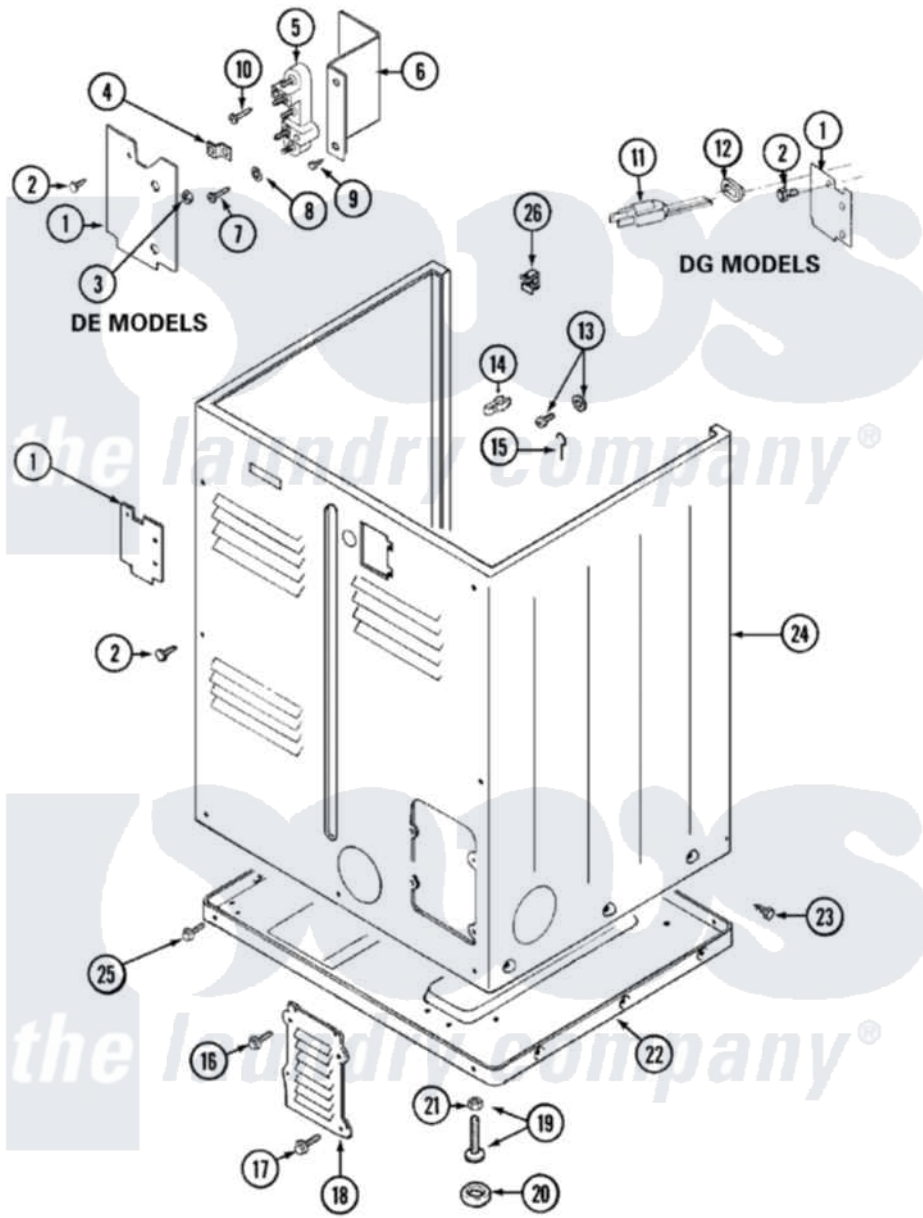

# Maytag LDE9334ACL 02 - CABINET-REAR

Maytag [Residential Maytag LDE9334ACL Dryer Parts](#) Parts Diagram 02 - CABINET-REAR  
 Click on the part number to view part

Item	Original Part Number	Replaced By	Status	Part Description
1	Y312905		Not Available	COVER, TERMINAL
2	<a href="#">Y313561</a>			Screw----NA
3	311484	<a href="#">112432</a>		Nut
4	<a href="#">Y312184</a>			Strap, Grounding
5	<a href="#">400008</a>			Block, Terminal
6	<a href="#">Y312904</a>			Bracket, Terminal Block
7	Y312209	<a href="#">W10001200</a>		Screw
8	<a href="#">Y311270</a>			Washer, Terminal Block
9	Y310632	<a href="#">1163839</a>		Screw
10	<a href="#">33001245</a>			Screw----NA
13	303846	<a href="#">22003781</a>		Screw, Ground Strap
14	<a href="#">301548</a>			Clamp, Ground Wire
15	<a href="#">204807</a>			Ground Wire, Supp. Plte To Top Cover
16	<a href="#">Y313559</a>			Screw
17	211294	<a href="#">90767</a>		Screw, 8A X 3/8 HeX Washer Head Tapping

18	Y312951	Not Available	ACCESS COVER, BACK
19	<a href="#">Y305086</a>		Adjustable Leg And Nut
20	<a href="#">Y314137</a>		Foot, Rubber
21	Y052740	<a href="#">62739</a>	Nut, Lock
22	Y303361	Not Available	BASE ASSY. (UPPER & LOWER)
23	<a href="#">213007</a>		Xfor Cabinet See Cabinet, Back
24	33001160	Not Available	CABINET (ALM)
25	Y310632	<a href="#">1163839</a>	Screw
"	<a href="#">Y313561</a>		Screw----NA