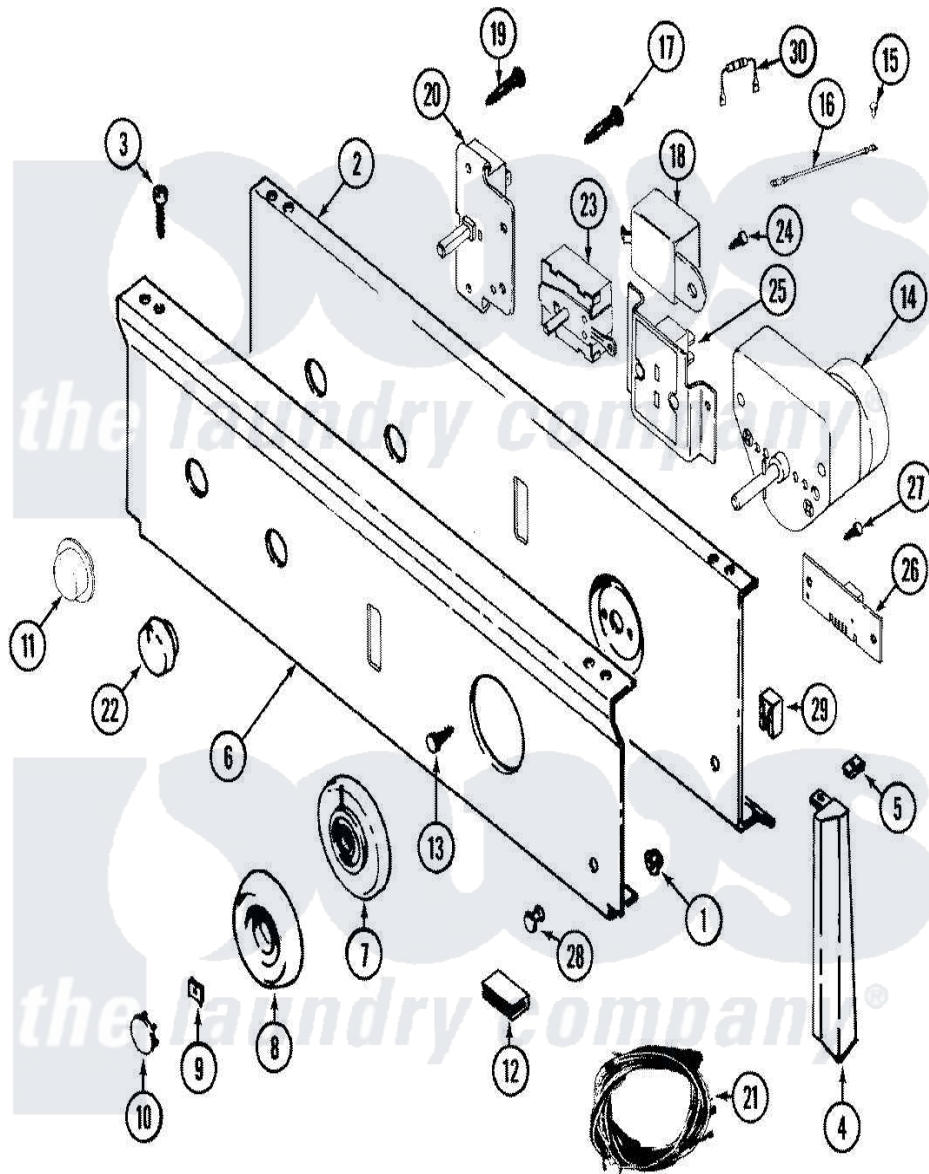

Maytag LDE9334ACL 03 - CONTROL PANEL

Maytag Residential Maytag LDE9334ACL Dryer Parts Parts Diagram 03 - CONTROL PANEL
 Click on the part number to view part

Item	Original Part Number	Replaced By	Status	Part Description
1	214872			Palnut, End Cap Note: Nut, Lamp Holder
2	33001237		Not Available	PLATE, SUPPORT
3	314728	210932		Screw, No.8 X 9/16 Ctsk Note: Screw, Inlet Duct
4	22001288			End Cap, Control Panel
"	22001290			End Cap, Control Panel
5	214894			Fastener, End Cap
6	33001095			Panel, Control
7	33001182		Not Available	SKIRT, TIMER DIAL (BLK)
8	315041			Knob, Timer
9	312273			Nut, Control Knob
10	216193		Not Available	CAP, TIMER KNOB (BLK)
11	33001184			Button
12	214897			Pad, Control Panel
13	315317	488234		Screw 8-32 X 1/4
14	33001036			Timer

15	210186	3370225	Screw
16	204807		Ground Wire, Supp. Plte To Top Cover
17	315317	488234	Screw 8-32 X 1/4
18	Y308205	33001623	Buzzer, Non-Adjustable
19	315317	488234	Screw 8-32 X 1/4
20	33001232		Not Available SWITCH, PUSH TO START
21	33001535		Not Available HARNESS, WIRE
"	33001339		Wire Harness, Main
"	33001141		Wire Harness, Main
22	22001267		Knob, Selector Switch
23	33001225		Not Available SWITCH, TEMP. (4 POSITION)
24	315317	488234	Screw 8-32 X 1/4
25	33001046		Display, Dryness Assembly
26	33001212		Board, Control-Moisture Sensor
27	315317	488234	Screw 8-32 X 1/4
28	22001215	7730P011-60	Lens, Indicator Light
29	33001224		Light, Indicator
30	33001104		Resistor
31	16000327		Not Available GUIDE, QUICK REF. - MAYTAG
"	33001259		Manual, Use And Care