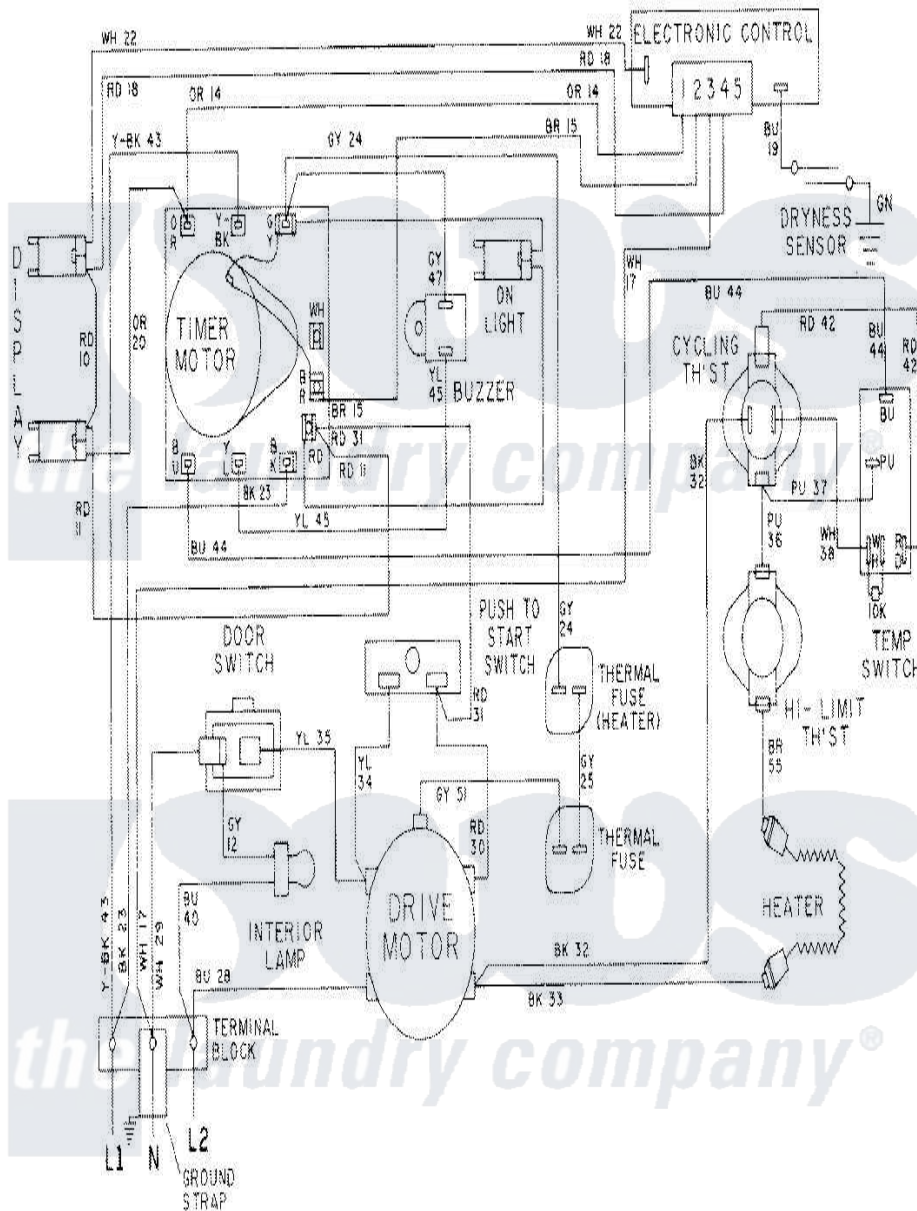

Maytag LDE9334ACL 09 - WIRING INSTRUCTIONS-LDE9334ACx

Maytag Residential Maytag LDE9334ACL Dryer Parts Parts Diagram 09 - WIRING INSTRUCTIONS-LDE9334ACx
 Click on the part number to view part

Item	Original Part Number	Replaced By	Status	Part Description
NI	15001588		Not Available	WIRING INFORMATION
"	15001071		Not Available	WIRING INFORMATION