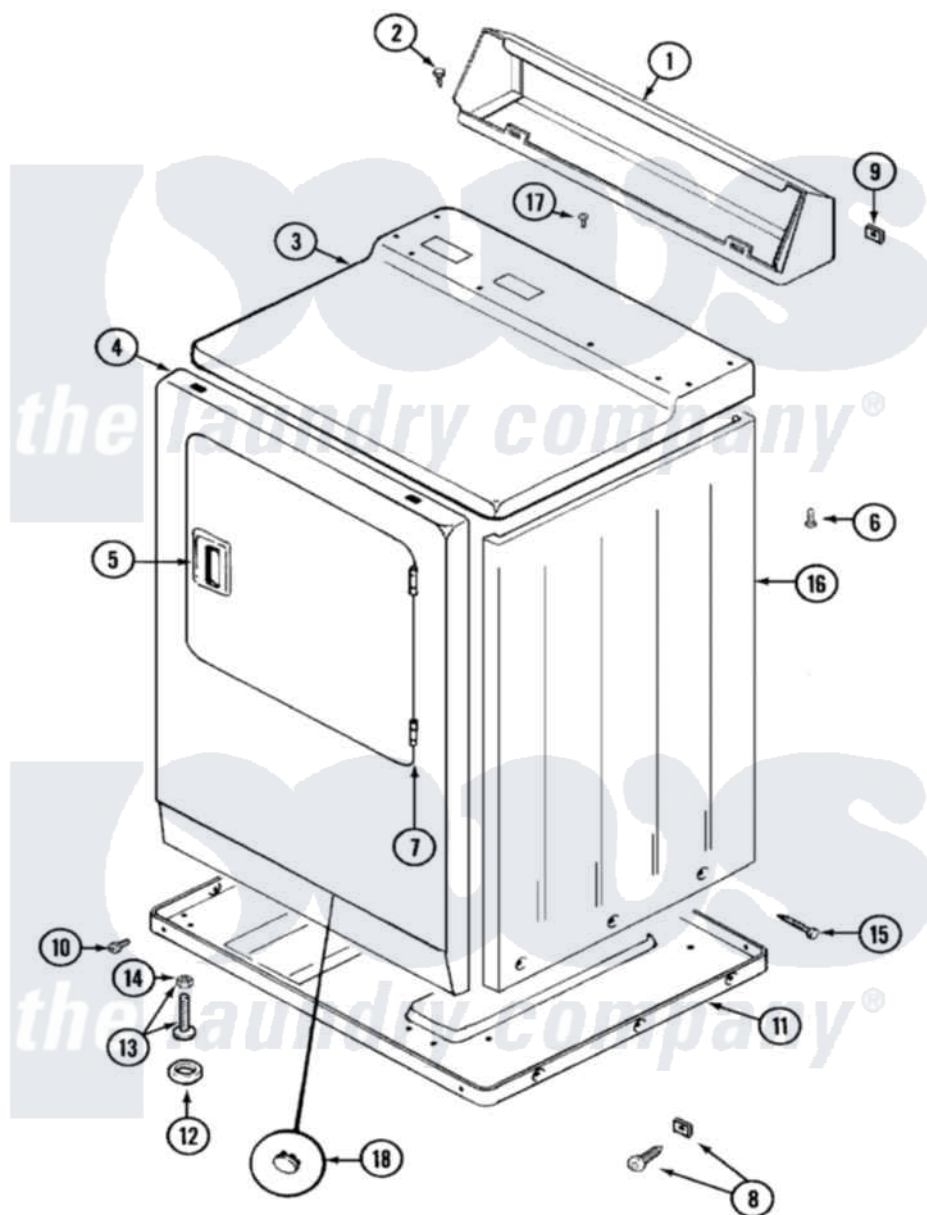

Maytag LDE9334ACM 01 - CABINET-FRONT (LDE9334ACM & LDG9334AAM)

Maytag Residential Maytag LDE9334ACM Dryer Parts Parts Diagram 01 - CABINET-FRONT (LDE9334ACM & LDG9334AAM)

Click on the part number to view part

Item	Original Part Number	Replaced By	Status	Part Description
1	305193L			Console
2	216423	3370225		Screw
3	33001166		Not Available	COVER, TOP (ALM)---NA
4	33001221	22001817		Sheet, Sound Damper
"	33001258	33001242		Panel, Front
5	33001254	37001047		Handle, Door
6	214354			Screw, Top Cover To Cabnt.
7	33001230			Hinge, Door
8	204439			Screw And Fstner Assembly
9	215075			Fastener, Control Panel To Console
10	Y313561			Screw---NA
"	Y310632	1163839		Screw
11	Y303361		Not Available	BASE ASSY. (UPPER & LOWER)

12	Y314137		Foot, Rubber
13	Y305086		Adjustable Leg And Nut
14	Y052740	62739	Nut, Lock
15	213007		Xfor Cabinet See Cabinet, Back
16	33001160	Not Available	CABINET (ALM)
17	210186	3370225	Screw
18	33001168	Not Available	PLUG, SIGHT HOLE (ALM)