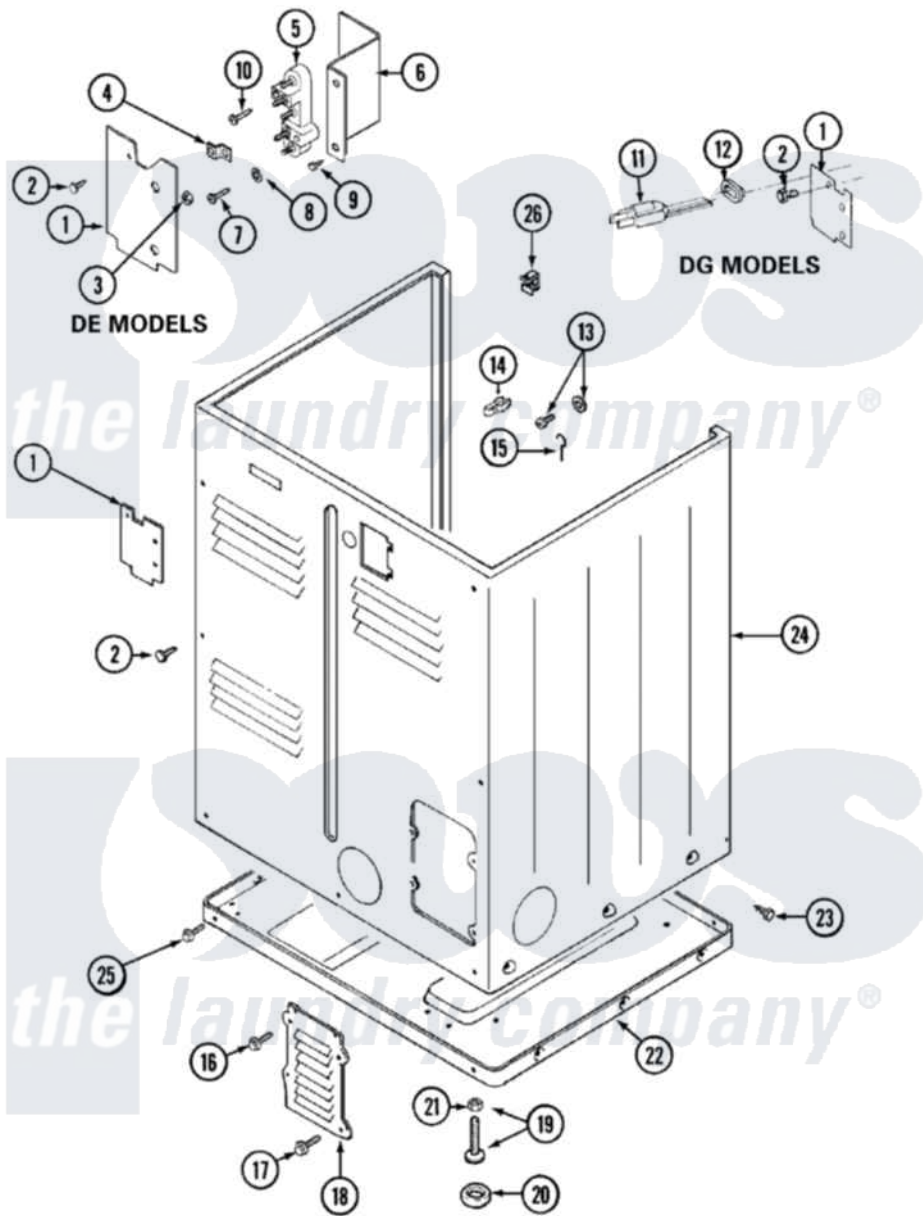

Maytag LDE9334ACM 02 - CABINET-REAR (LDE9334ACM & LDG9334AAM)

Maytag Residential Maytag LDE9334ACM Dryer Parts Parts Diagram 02 - CABINET-REAR (LDE9334ACM & LDG9334AAM)

Click on the part number to view part

Item	Original Part Number	Replaced By	Status	Part Description
1	Y312905		Not Available	COVER, TERMINAL
2	Y313561			Screw---NA
3	311484	112432		Nut
4	Y312184			Strap, Grounding
5	400008			Block, Terminal
6	Y312904			Bracket, Terminal Block
7	Y312209	W10001200		Screw
8	Y311270			Washer, Terminal Block
9	Y310632	1163839		Screw
10	33001245			Screw---NA
13	303846	22003781		Screw, Ground Strap
14	301548			Clamp, Ground Wire
15	204807			Ground Wire, Supp. Plte To Top Cover
16	Y313559			Screw

17	211294	90767	Screw, 8A X 3/8 HeX Washer Head Tapping
18	Y312951	Not Available	ACCESS COVER, BACK
19	Y305086		Adjustable Leg And Nut
20	Y314137		Foot, Rubber
21	Y052740	62739	Nut, Lock
22	Y303361	Not Available	BASE ASSY. (UPPER & LOWER)
23	213007		Xfor Cabinet See Cabinet, Back
24	33001160	Not Available	CABINET (ALM)
25	Y310632	1163839	Screw
"	Y313561		Screw----NA