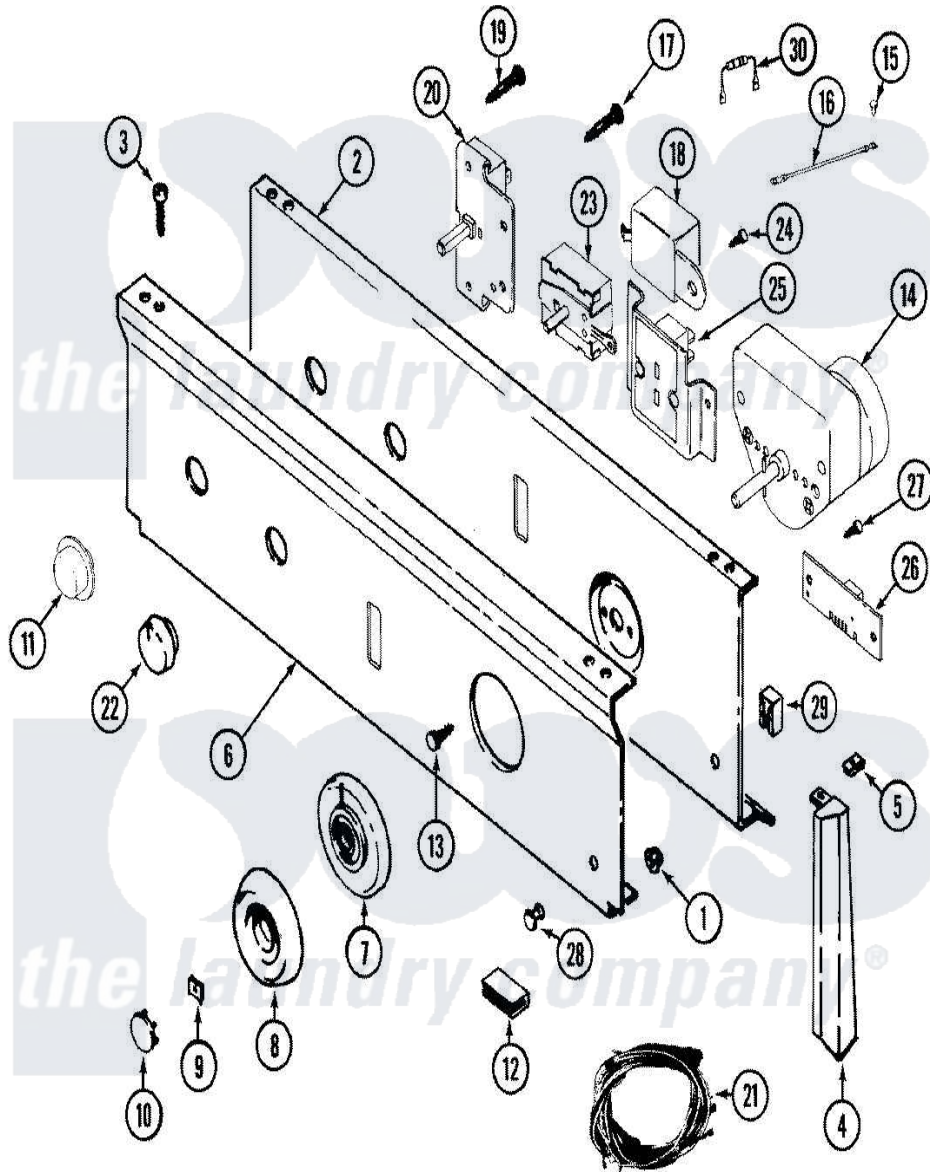

Maytag LDE9334ACM 03 - CONTROL PANEL (LDE9334ACM & LDG9334AAM)

Maytag Residential Maytag LDE9334ACM Dryer Parts Parts Diagram 03 - CONTROL PANEL (LDE9334ACM & LDG9334AAM)

Click on the part number to view part

Item	Original Part Number	Replaced By	Status	Part Description
1	214872			Palnut, End Cap Note: Nut, Lamp Holder
2	33001237		Not Available	PLATE, SUPPORT
3	210932			Screw, No.8 X 9/16 Ctsk Note: Screw, Inlet Duct
4	22001567			Cap, End
"	22001566	22001293		End Cap, Control Panel
"	22001293			End Cap, Control Panel
"	22001292	22001567		Cap, End
5	214894			Fastener, End Cap
6	33001458		Not Available	PANEL, CONTROL (ALM)
7	33001372		Not Available	SKIRT, TIMER DIAL (ALM)
8	33001282	33002325		Knob Assembly
9	312273			Nut, Control Knob
10	216424		Not Available	CAP, KNOB (ALM)

11	33001371		Button, Push-To-Start
12	214897		Pad, Control Panel
13	315317	488234	Screw 8-32 X 1/4
14	33001036		Timer
15	210186	3370225	Screw
16	204807		Ground Wire, Supp. Plte To Top Cover
17	315317	488234	Screw 8-32 X 1/4
18	Y308205	33001623	Buzzer, Non-Adjustable
19	315317	488234	Screw 8-32 X 1/4
20	33001232	Not Available	SWITCH, PUSH TO START
21	33001535	Not Available	HARNES, WIRE
"	33001339		Wire Harness, Main
22	22001269	Not Available	KNOB ASSY. (ALM)
23	33001225	Not Available	SWITCH, TEMP. (4 POSITION)
24	315317	488234	Screw 8-32 X 1/4
25	33001045	Not Available	DISPLAY, DRYNESS ASY. (ALM)
26	33001212		Board, Control-Moisture Sensor
27	315317	488234	Screw 8-32 X 1/4
28	22001215	7730P011-60	Lens, Indicator Light
29	33001224		Light, Indicator
30	33001104		Resistor
31	33001259		Manual, Use And Care
"	16000327	Not Available	GUIDE, QUICK REF. - MAYTAG