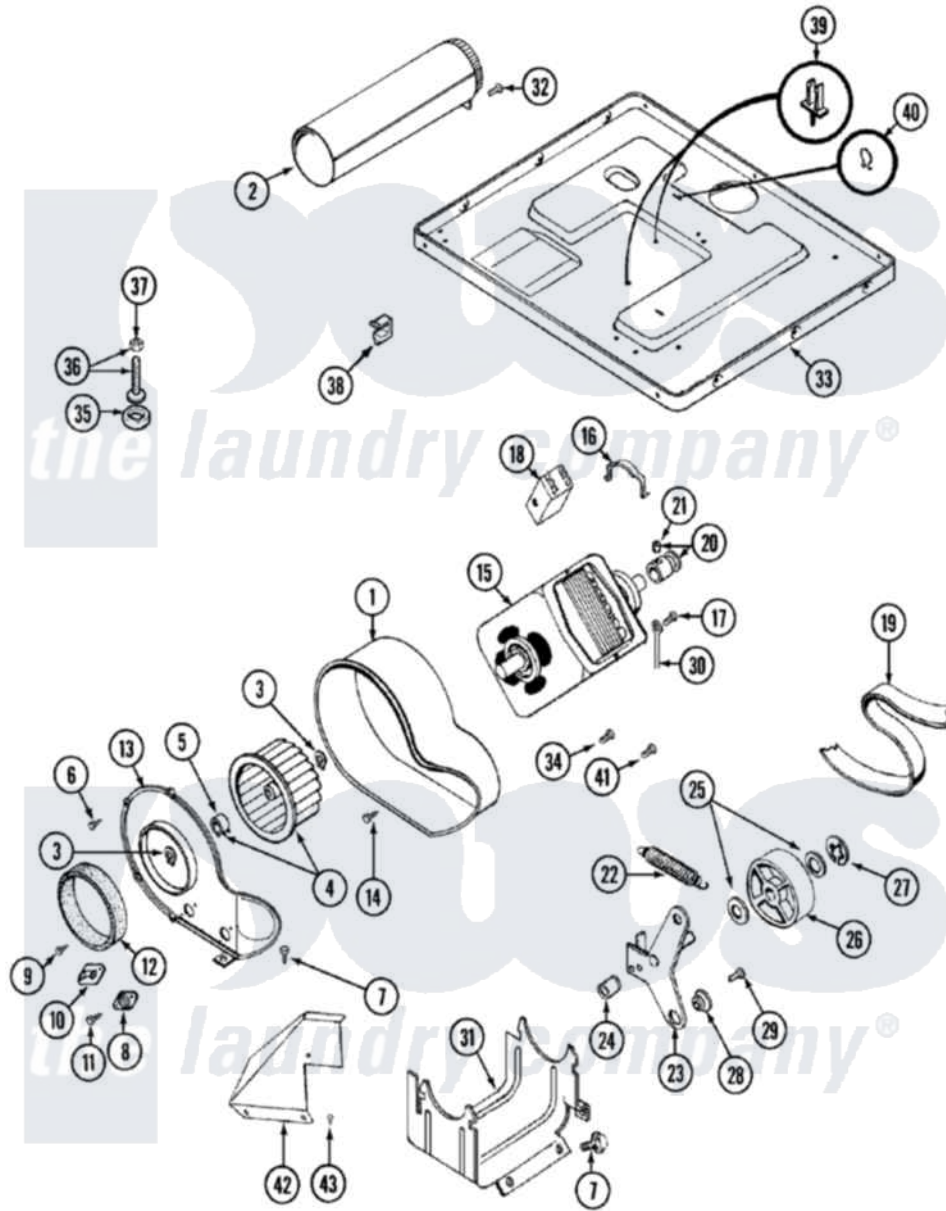

Maytag LDE9334ACM 06 - MOTOR DRIVE (LDE9334ACM & LDG9334AAM)

Maytag [Residential Maytag LDE9334ACM Dryer Parts](#) Parts Diagram 06 - MOTOR DRIVE (LDE9334ACM & LDG9334AAM)

[Click on the part number to view part](#)

Item	Original Part Number	Replaced By	Status	Part Description
1	Y312893			Housing, Blower
2	Y303442			EXHAUST DUCT ASSEMBLY
3	410233	9703438		Ring-Retrn
4	Y303836			Blower Wheel Assembly And Clamp
5	312967			Clamp, Blower Housing
6	Y312961	W10116751		Screw
7	Y313561			Screw---NA
8	306911			Thermostat, Multi-Temp
9	211294	90767		Screw, 8A X 3/8 HeX Washer Head Tapping
10	306604			Cut-Off, Thermal Part Not Used
11	314848	W10116760		Screw
12	Y312901			Seal, Housing Cover
13	314846			Cover, Blower Housing
14	Y310632	1163839		Screw

15	Y303358	W10410999	Motor-Drive
16	Y015825		Clip, Motor To Motor Support
17	910343	488234	Screw 8-32 X 1/4
18	Y303877	Not Available	SWITCH, MOTOR EXTERNAL START No.303358-2, No.303358-4, 303358-7
"	Y303879		Switch, Motor External Start
"	306207	Not Available	(PROD. No.303358-8 & No.303358-9)
19	Y312959		Poly "V" Belt For Tumbler
20	Y305185	6-3051850	Pulley- MO
21	Y053241		Set Screw, Motor Pulley
22	Y303945		IDLER SPRING ASSY. W/PLUG
23	Y303363	6-3033630	Idler Arm
24	Y313582	W10116756	Spacer
25	Y312527		Washer, Idler Shaft
26	Y303705	6-3037050	Pulley- ID
27	312958	354987	Ring, Retaining
28	Y312894	315772	Sleeve, Idler Arm
29	Y014874		Screw, Idler Arm And Sleeve
30	901220		Ground Wire
31	312897	Not Available	SUPPORT, MOTOR
32	Y310632	1163839	Screw
33	Y305084		Base Assembly
34	211294	90767	Screw, 8A X 3/8 HeX Washer Head Tapping
35	Y314137		Foot, Rubber
36	Y305086		Adjustable Leg And Nut
37	Y052740	62739	Nut, Lock
38	Y310376		Clip, Door Switch Harness
39	315471	22003298	Retainer, Wire
40	410490		Spring, Retainer Wire Harness
41	Y312961	W10116751	Screw
42	315122	Not Available	COVER, THERMOSTAT PART NOT USED (MDE ONLY)
43	Y310632	1163839	Screw