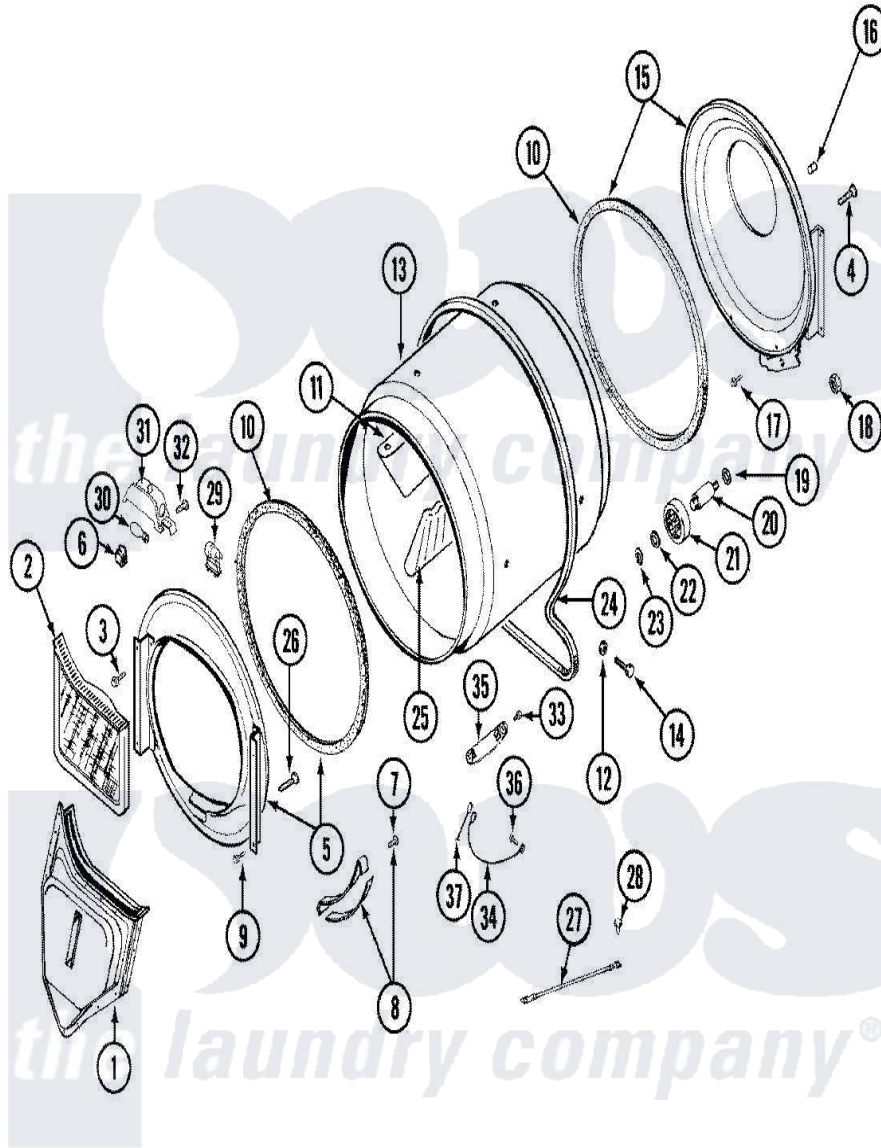

Maytag LDE9334ACM 07 - TUMBLER (LDE9334ACM & LDG9334AAM)

Maytag [Residential Maytag LDE9334ACM Dryer Parts](#) Parts Diagram 07 - TUMBLER (LDE9334ACM & LDG9334AAM)
 Click on the part number to view part

Item	Original Part Number	Replaced By	Status	Part Description
1	33001016			Outlet Duct Assembly
2	33001171	33002970		Lint Filte
3	313764		Not Available	SCREW
4	Y313561			Screw----NA
5	33001423			Front Assembly, Tumbler
6	Y310376			Clip, Door Switch Harness
7	210720			Rivet, Bearing To Tumbler Frmt
8	306508			Tumbler Bearing Kit ----W
9	Y310632	1163839		Screw
10	314820			Seal, Tumbler
11	33001012			Baffle
12	314158			Washer, Baffle To Tumbler
13	33001108		Not Available	DRYER TUMBLER, W/O BAFFLES
14	Y310759			Screw, Tumbler Baffles
15	33001178			Back, Tumbler
16	313915	31-3915		Tech Sheet

17	Y310632	1163839	Screw
18	312538	33001443	Nut, Hex
19	Y313347	312535	Washer, Vault Mounting Brk.
20	Y312948	6-3129480	Shaft- Tumbler
21	Y303373	12001541	Drum Roller/Washer Assembly--W
22	312535		Washer, Vault Mounting Brk.
23	410233	9703438	Ring-Retrn
24	Y312959		Poly "V" Belt For Tumbler
25	33001004		Baffle, Tall
26	Y314110	33002917	Screw, No.10-16
27	901220		Ground Wire
28	910343	488234	Screw 8-32 X 1/4
29	307097	33001496	Lamp- Hold
30	Y307100	67001316	Bulb, Light
31	314955	33001496	Lamp- Hold
32	214872		Palnut, End Cap Note: Nut, Lamp Holder
33	Y251119	3177991	Screw
34	Y303711		Sensor Ground Wire
35	Y303389	304997	Sensor Assembly With Screws
36	211294	90767	Screw, 8A X 3/8 HeX Washer Head Tapping
37	Y312658		Receptacle, Sensor Ground Wire