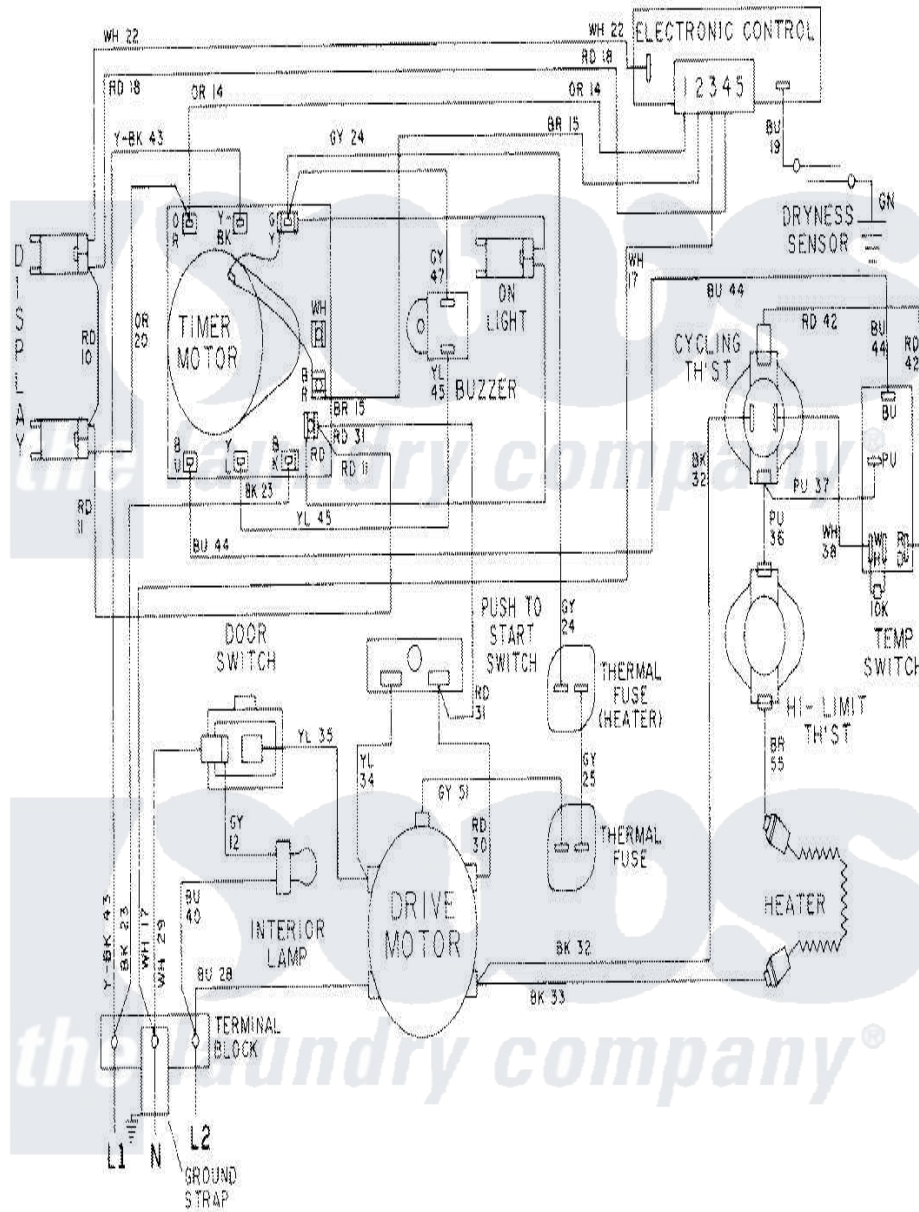

Maytag LDE9334ACM 08 - WIRING INSTRUCTIONS-LDE9334ACx

Maytag Residential Maytag LDE9334ACM Dryer Parts Parts Diagram 08 - WIRING INSTRUCTIONS-LDE9334ACx
 Click on the part number to view part

Item	Original Part Number	Replaced By	Status	Part Description
NI	15001588		Not Available	WIRING INFORMATION
"	15001071		Not Available	WIRING INFORMATION