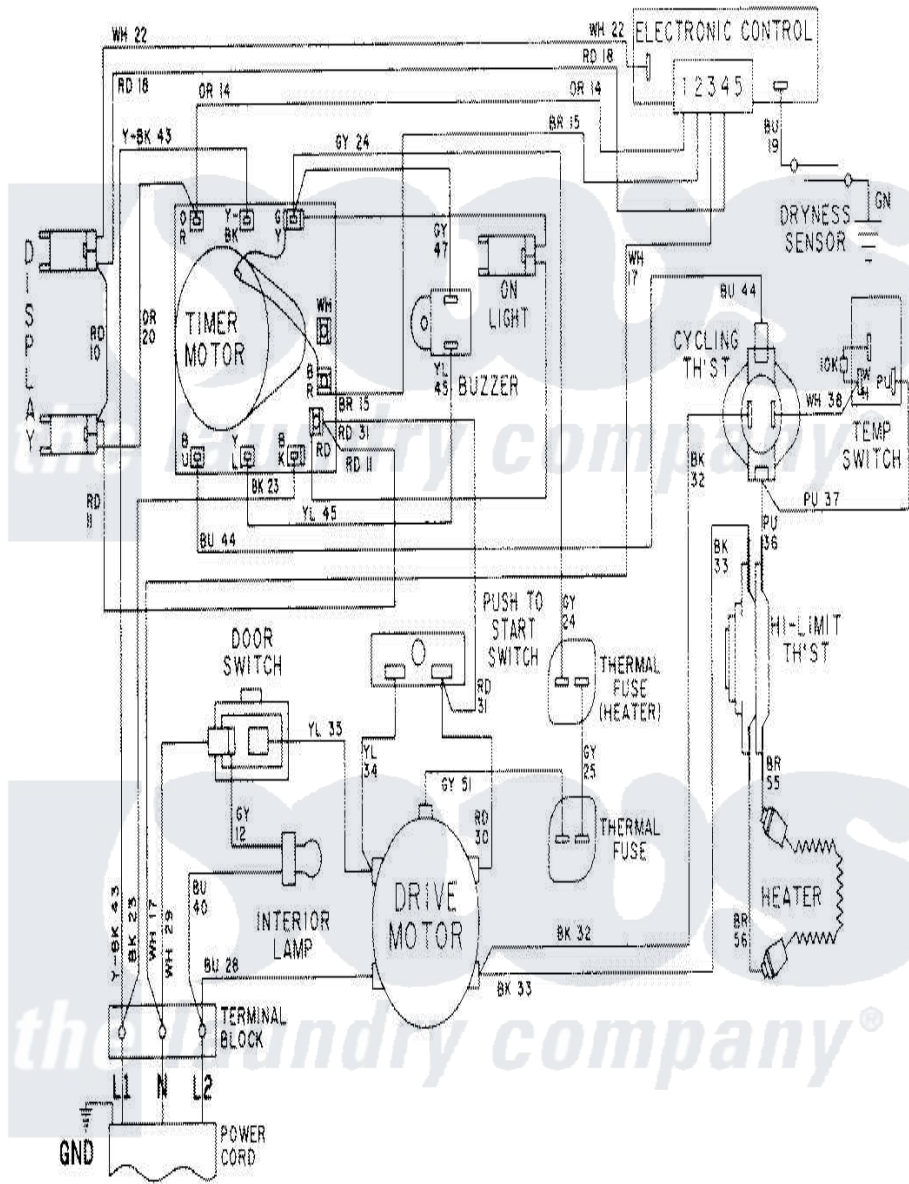

Maytag LDE9334ADE 09 - WIRING INFORMATION

Maytag Residential Maytag LDE9334ADE Dryer Parts Parts Diagram 09 - WIRING INFORMATION
 Click on the part number to view part

| Item | Original Part Number | Replaced By | Status | Part Description |
|------|----------------------|-------------|---------------|--------------------|
| NI | 15001722 | | Not Available | WIRING INFORMATION |