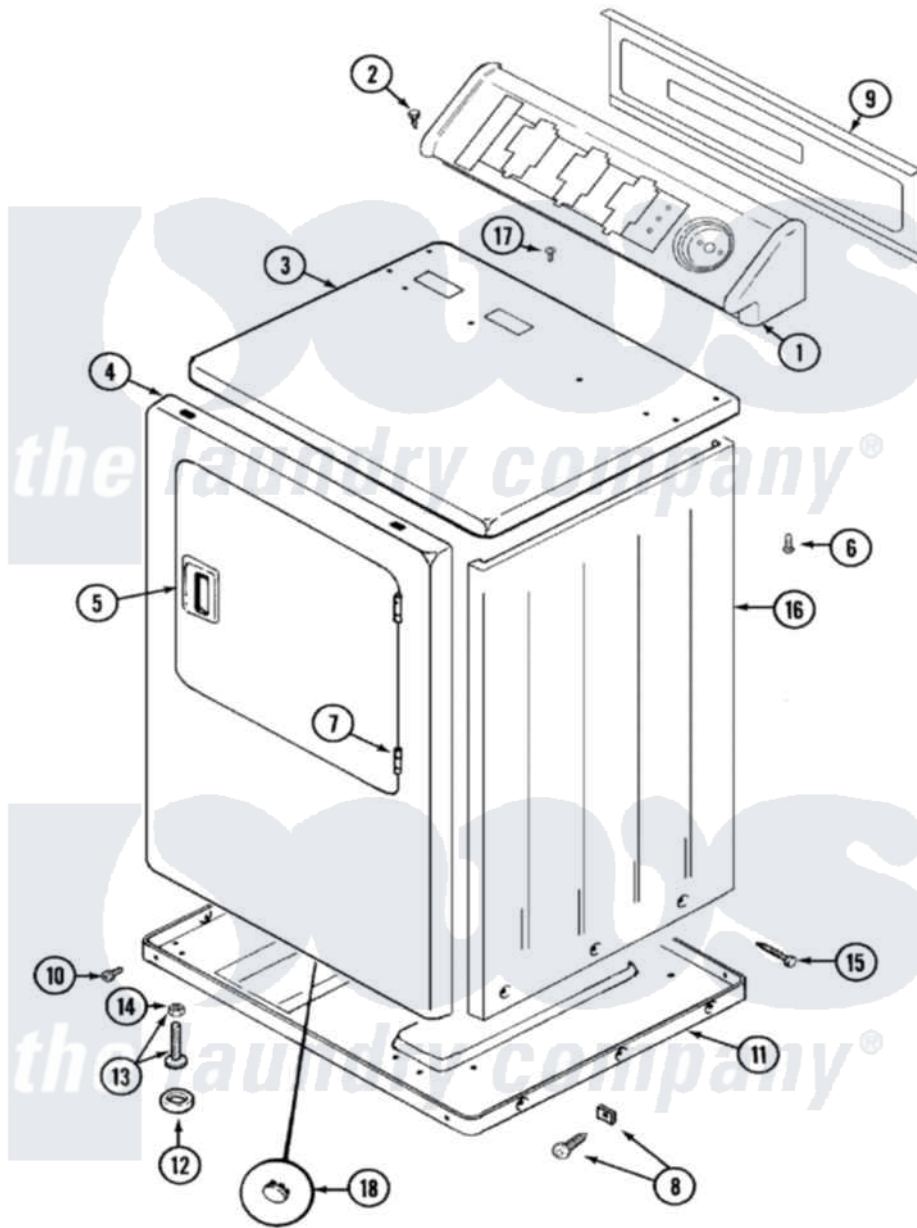

Maytag LDE9606ACE 01 - CABINET-FRONT

Maytag Residential Maytag LDE9606ACE Dryer Parts Parts Diagram 01 - CABINET-FRONT
 Click on the part number to view part

Item	Original Part Number	Replaced By	Status	Part Description
1	33001612		Not Available	CONSOLE (WHT)
2	216423	3370225		Screw
3	33001608			Cover, Top
4	33001610			Panel, Front
"	33001486	98008544		Screw
"	33001221	22001817		Sheet, Sound Damper
5	33001241			Handle, Door
6	214354			Screw, Top Cover To Cabnt.
7	33001230			Hinge, Door
8	12001341			Screw And Fastener Kit
9	33001625		Not Available	PANEL, BACK---NA
10	Y313561			Screw---NA
"	Y310632	1163839		Screw
11	Y303361		Not Available	BASE ASSY. (UPPER & LOWER)
12	Y314137			Foot, Rubber
13	Y305086			Adjustable Leg And Nut

14	Y052740	62739	Nut, Lock
15	213007		Xfor Cabinet See Cabinet, Back
16	33001159	33001327	Cabinet
17	210186	3370225	Screw
18	33001614	Not Available	PLUG, FRONT PANEL (WHT)