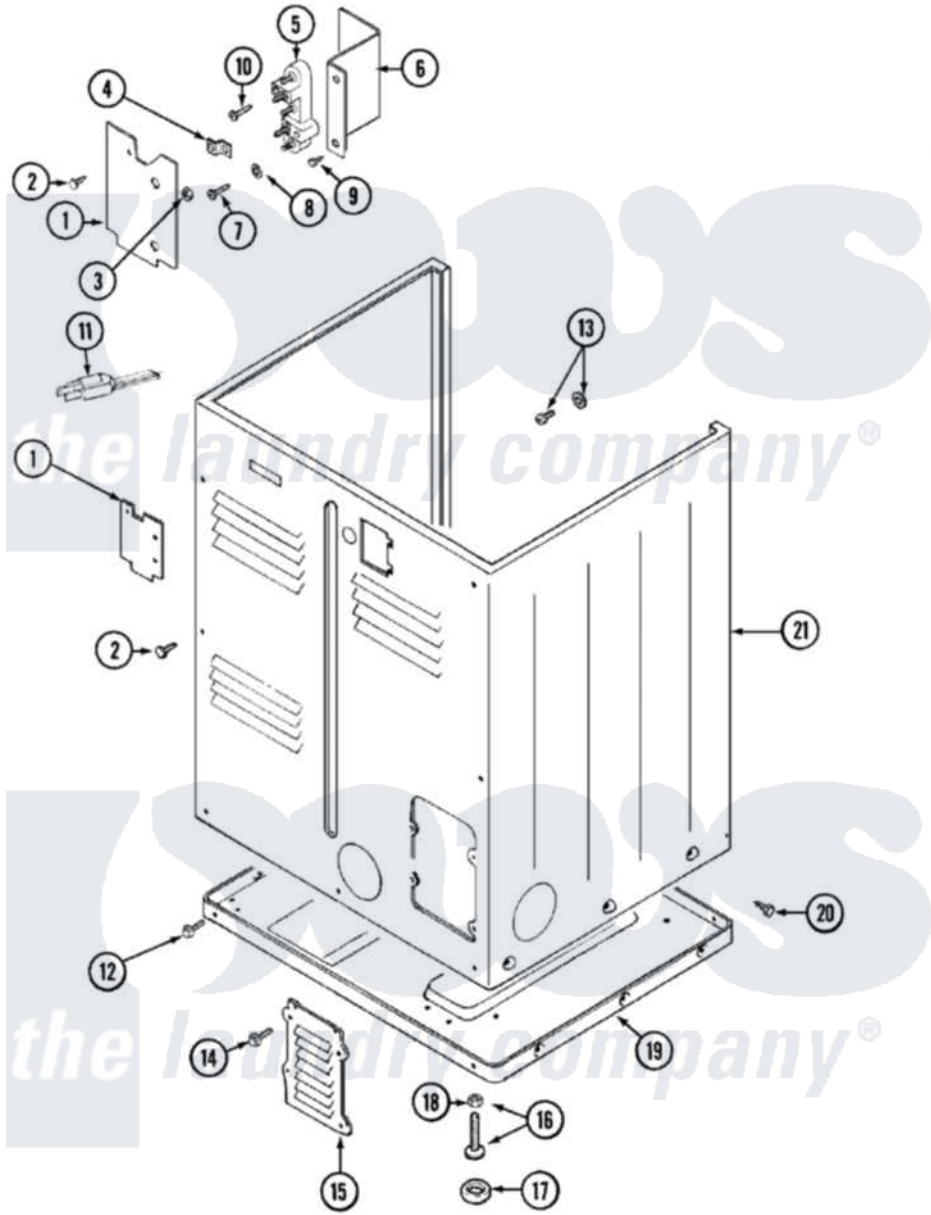

# Maytag LDE9606ACE 02 - CABINET-REAR

Maytag [Residential Maytag LDE9606ACE Dryer Parts](#) Parts Diagram 02 - CABINET-REAR  
 Click on the part number to view part

Item	Original Part Number	Replaced By	Status	Part Description
1	Y312905		Not Available	COVER, TERMINAL
2	<a href="#">Y313561</a>			Screw----NA
3	311484	<a href="#">112432</a>		Nut
4	<a href="#">Y312184</a>			Strap, Grounding
5	<a href="#">33001244</a>			Block, Terminal
6	<a href="#">Y312904</a>			Bracket, Terminal Block
7	Y312209	<a href="#">W10001200</a>		Screw
8	<a href="#">Y311270</a>			Washer, Terminal Block
9	Y310632	<a href="#">1163839</a>		Screw
10	<a href="#">33001245</a>			Screw----NA
12	<a href="#">Y313561</a>			Screw----NA
"	Y310632	<a href="#">1163839</a>		Screw
13	303846	<a href="#">22003781</a>		Screw, Ground Strap
14	216423	<a href="#">3370225</a>		Screw
15	Y312951		Not Available	ACCESS COVER, BACK
16	<a href="#">Y305086</a>			Adjustable Leg And Nut

17	<a href="#">Y314137</a>		Foot, Rubber
18	Y052740	<a href="#">62739</a>	Nut, Lock
19	Y303361		Not Available
20	<a href="#">213007</a>		BASE ASSY. (UPPER & LOWER) Xfor Cabinet See Cabinet, Back
21	33001159	<a href="#">33001327</a>	Cabinet