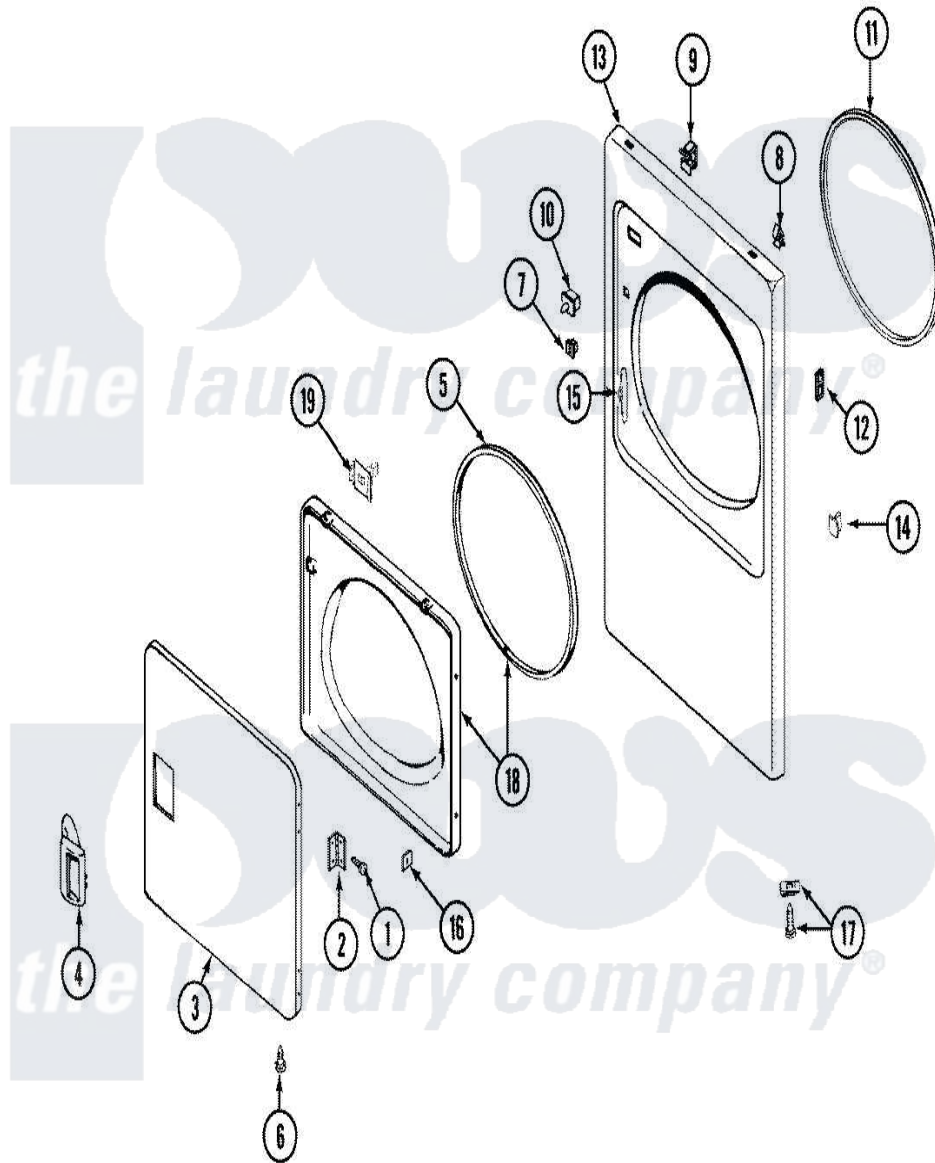

# Maytag LDE9606ACE 04 - DOOR

Maytag [Residential Maytag LDE9606ACE Dryer Parts](#) Parts Diagram 04 - DOOR  
 Click on the part number to view part

Item	Original Part Number	Replaced By	Status	Part Description
1	<a href="#">Y314062</a>			Screw, Door Hinge And Panel
2	<a href="#">33001230</a>			Hinge, Door
3	<a href="#">33001240</a>			Door
"	<a href="#">22001817</a>			Sheet, Sound Damper
4	<a href="#">33001241</a>			Handle, Door
5	<a href="#">33001131</a>			Seal, Door
6	33001132	<a href="#">33002342</a>		Plug, Sifht Hole
7	Y304578	<a href="#">LA-1003</a>		Door Catch Kit
8	<a href="#">22001650</a>			Fastener, Spring
9	<a href="#">Y310376</a>			Clip, Door Switch Harness
10	33001508	<a href="#">W10169313</a>		Switch-Dor
11	<a href="#">314937</a>			Seal, Front Panel
12	33001487		Not Available	NUT, SPEED
13	33001486	<a href="#">98008544</a>		Screw
"	<a href="#">33001610</a>			Panel, Front
"	33001221	<a href="#">22001817</a>		Sheet, Sound Damper

14	33001174	<a href="#">LA-1003</a>	Door Catch Kit
15	<a href="#">33001175</a>		Cover, Hinge Hole
16	<a href="#">Y313910</a>		Clip, Door Liner To Outer Panel
17	<a href="#">12001341</a>		Screw And Fastener Kit
18	33001243	Not Available	PANEL, INNER DOOR (W/SEAL)
19	<a href="#">33001305</a>		Strike, Door