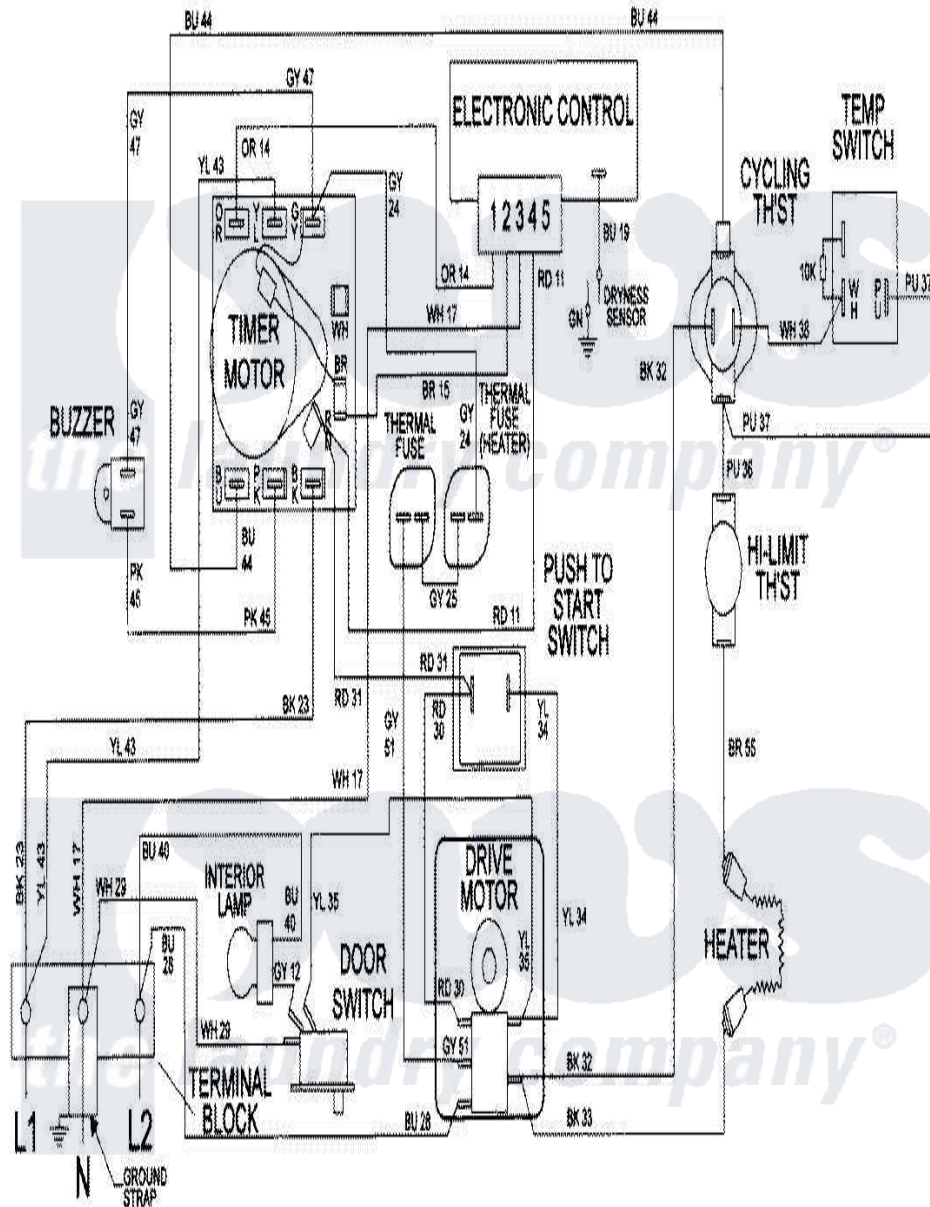

# Maytag LDE9606ACE 09 - WIRING INFORMATION

Maytag Residential Maytag LDE9606ACE Dryer Parts Parts Diagram 09 - WIRING INFORMATION  
 Click on the part number to view part

Item	Original Part Number	Replaced By	Status	Part Description
NI	15001956		Not Available	WIRING INFORMATION