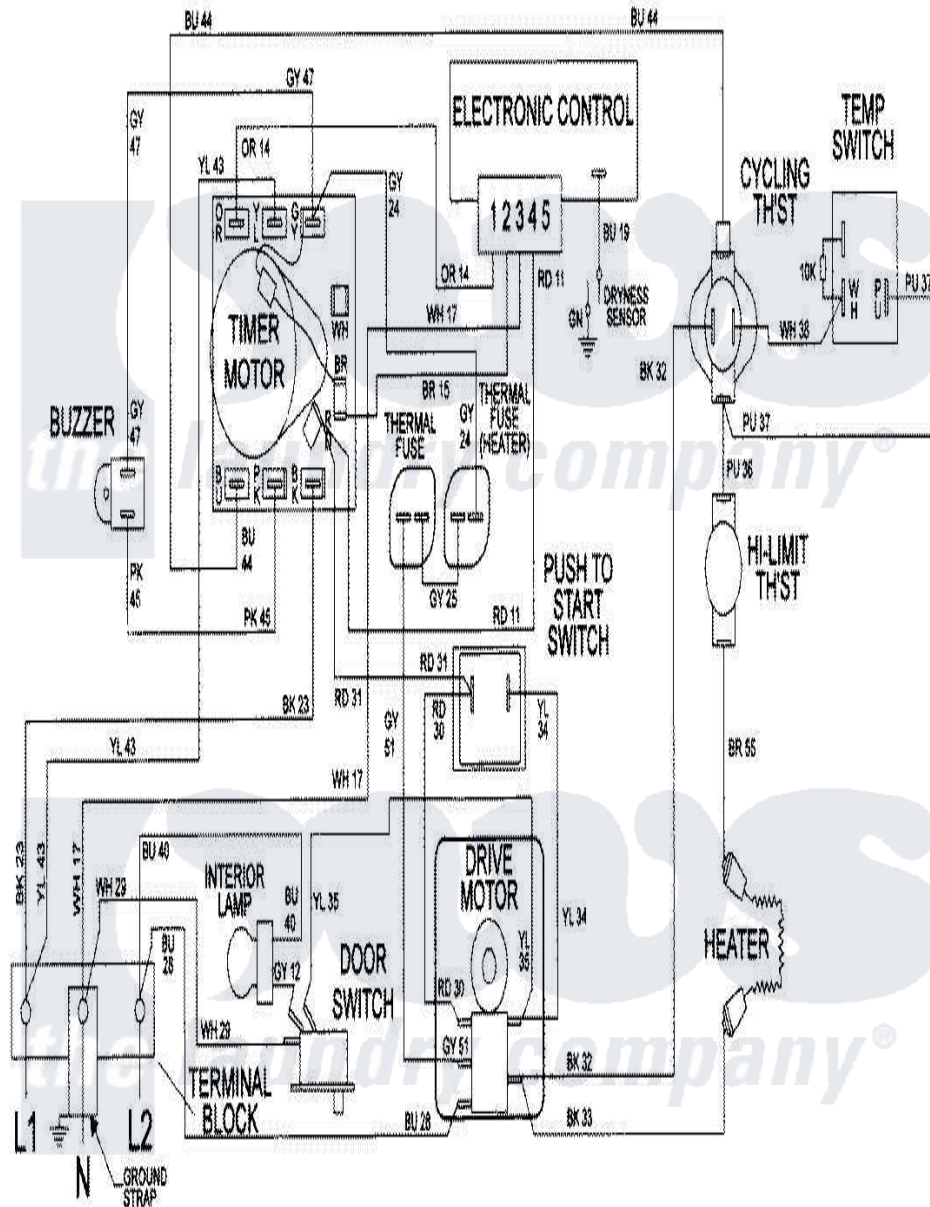

# Maytag LDE9606ACM 09 - WIRING INFORMATION

Maytag Residential Maytag LDE9606ACM Dryer Parts Parts Diagram 09 - WIRING INFORMATION  
 Click on the part number to view part

Item	Original Part Number	Replaced By	Status	Part Description
NI	15001956		Not Available	WIRING INFORMATION